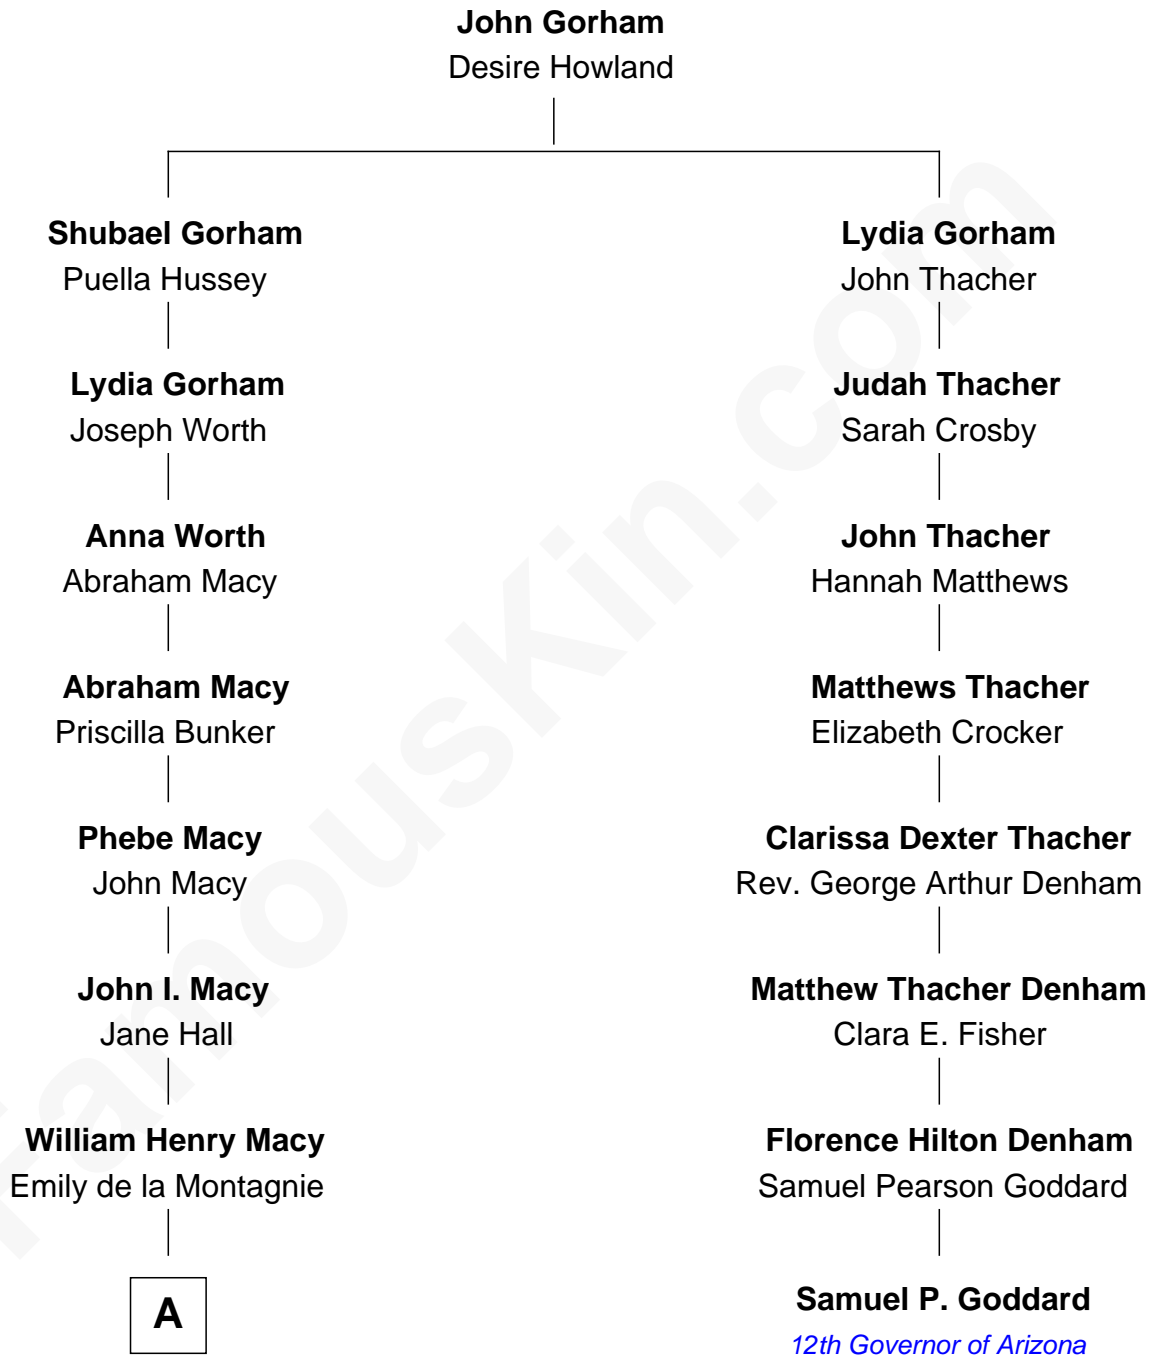

# FamousKin.com Relationship Chart of

**William H. Macy**

*TV and Movie Actor*

7th cousin 2 times removed of

**Samuel P. Goddard**

*12th Governor of Arizona*

**A**

—  
**Albert Hall Macy**  
Elizabeth C. Somerville

—  
**William Hall Macy**  
Lois Elizabeth Overstreet

—  
**William H. Macy**  
*TV and Movie Actor*

FamousKin.com