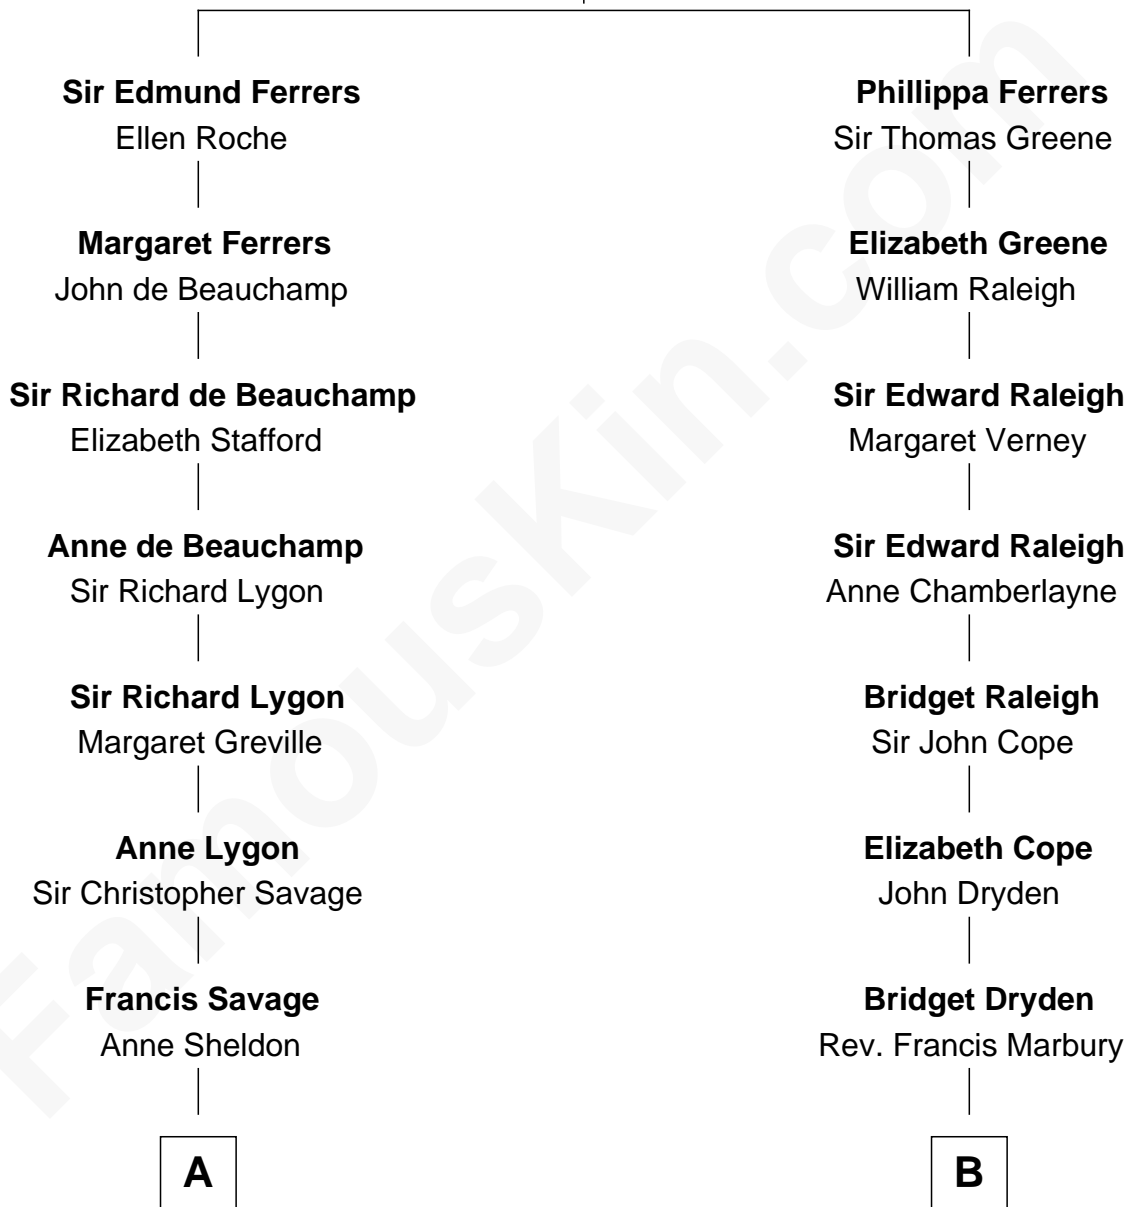

FamousKin.com

Relationship Chart of

William H. Macy

TV and Movie Actor

18th cousin 1 time removed of

Tuesday Weld

TV and Movie Actress

Robert de Ferrers
Margaret Despencer

C

Mary Lois Everitt
Clement Overstreet

Lois Elizabeth Overstreet
William Hall Macy

William H. Macy
TV and Movie Actor

D

Lothrop Motley Weld
Yosene Balfour Ker

Tuesday Weld
TV and Movie Actress

FamousKin.com