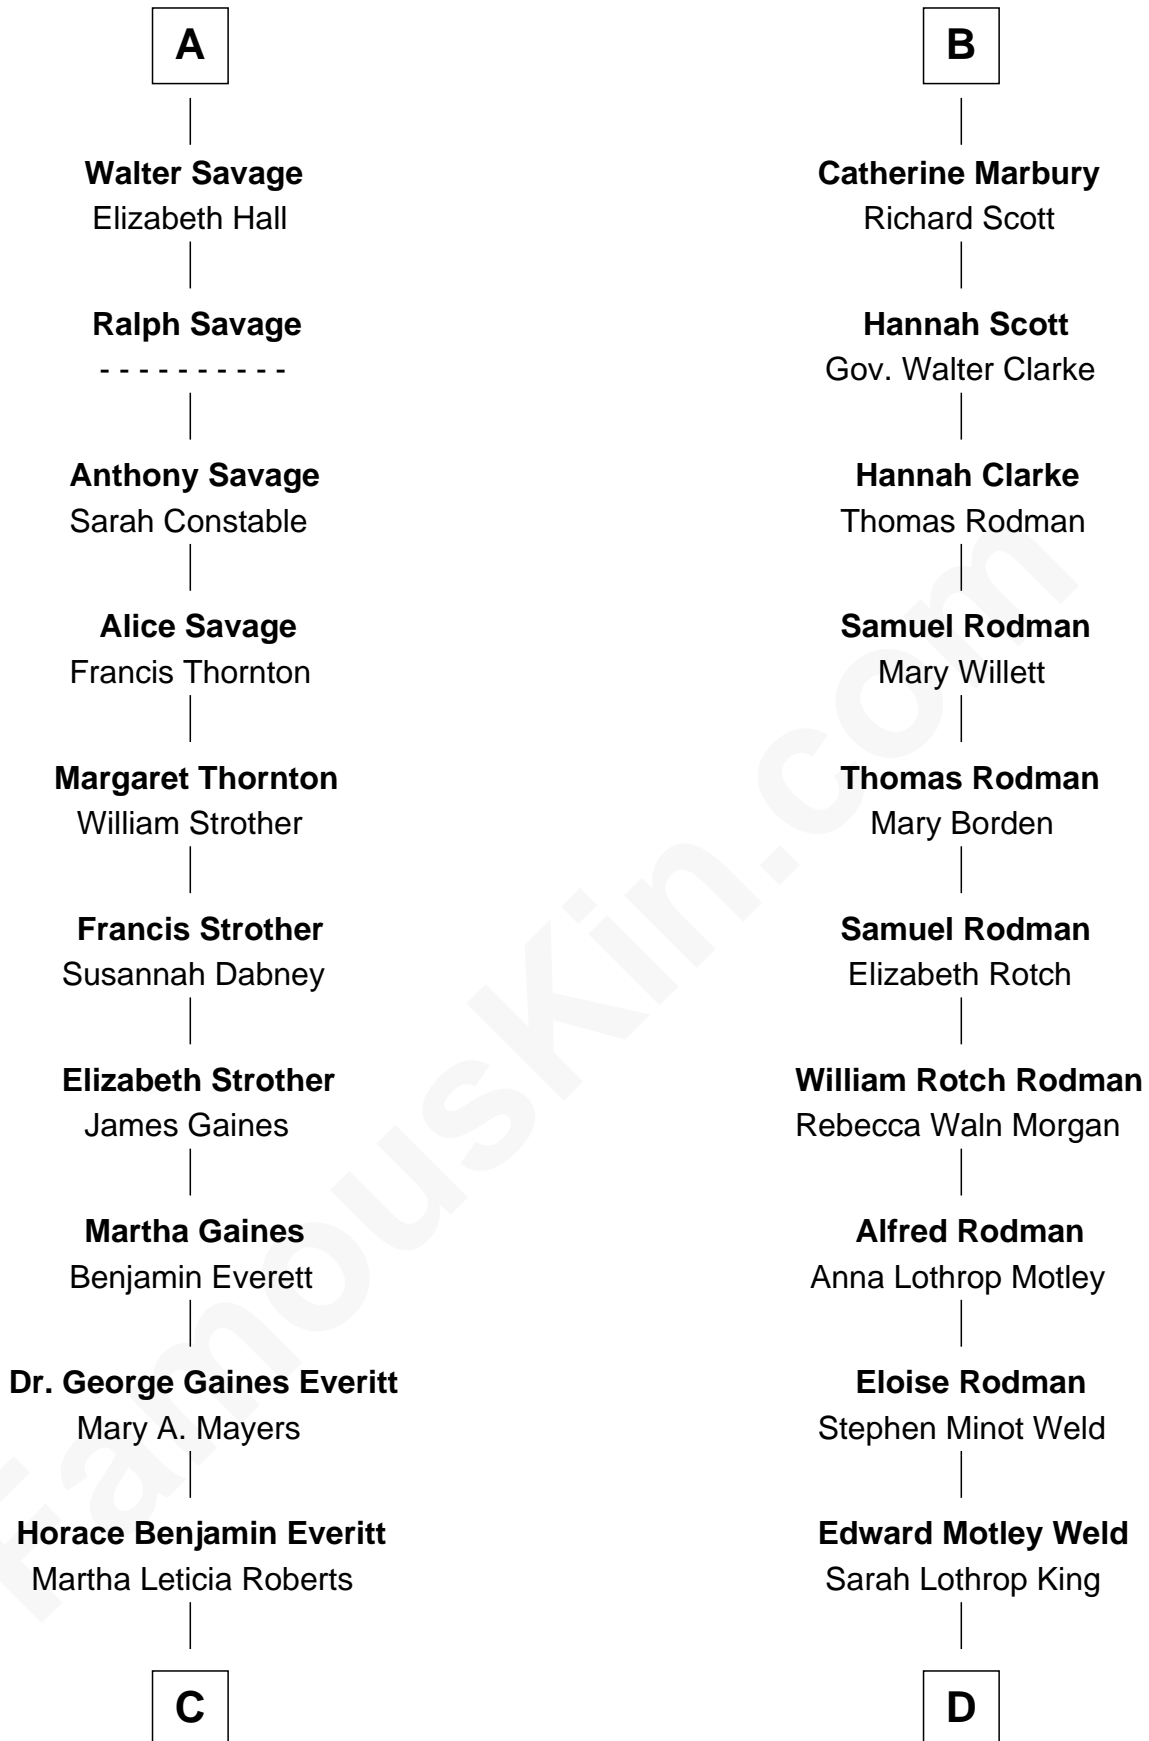

FamousKin.com

Relationship Chart of

William H. Macy

TV and Movie Actor

18th cousin 1 time removed of

Tuesday Weld

TV and Movie Actress

Robert de Ferrers
Margaret Despencer

C

Mary Lois Everitt
Clement Overstreet

Lois Elizabeth Overstreet
William Hall Macy

William H. Macy
TV and Movie Actor

D

Lothrop Motley Weld
Yosene Balfour Ker

Tuesday Weld
TV and Movie Actress

FamousKin.com