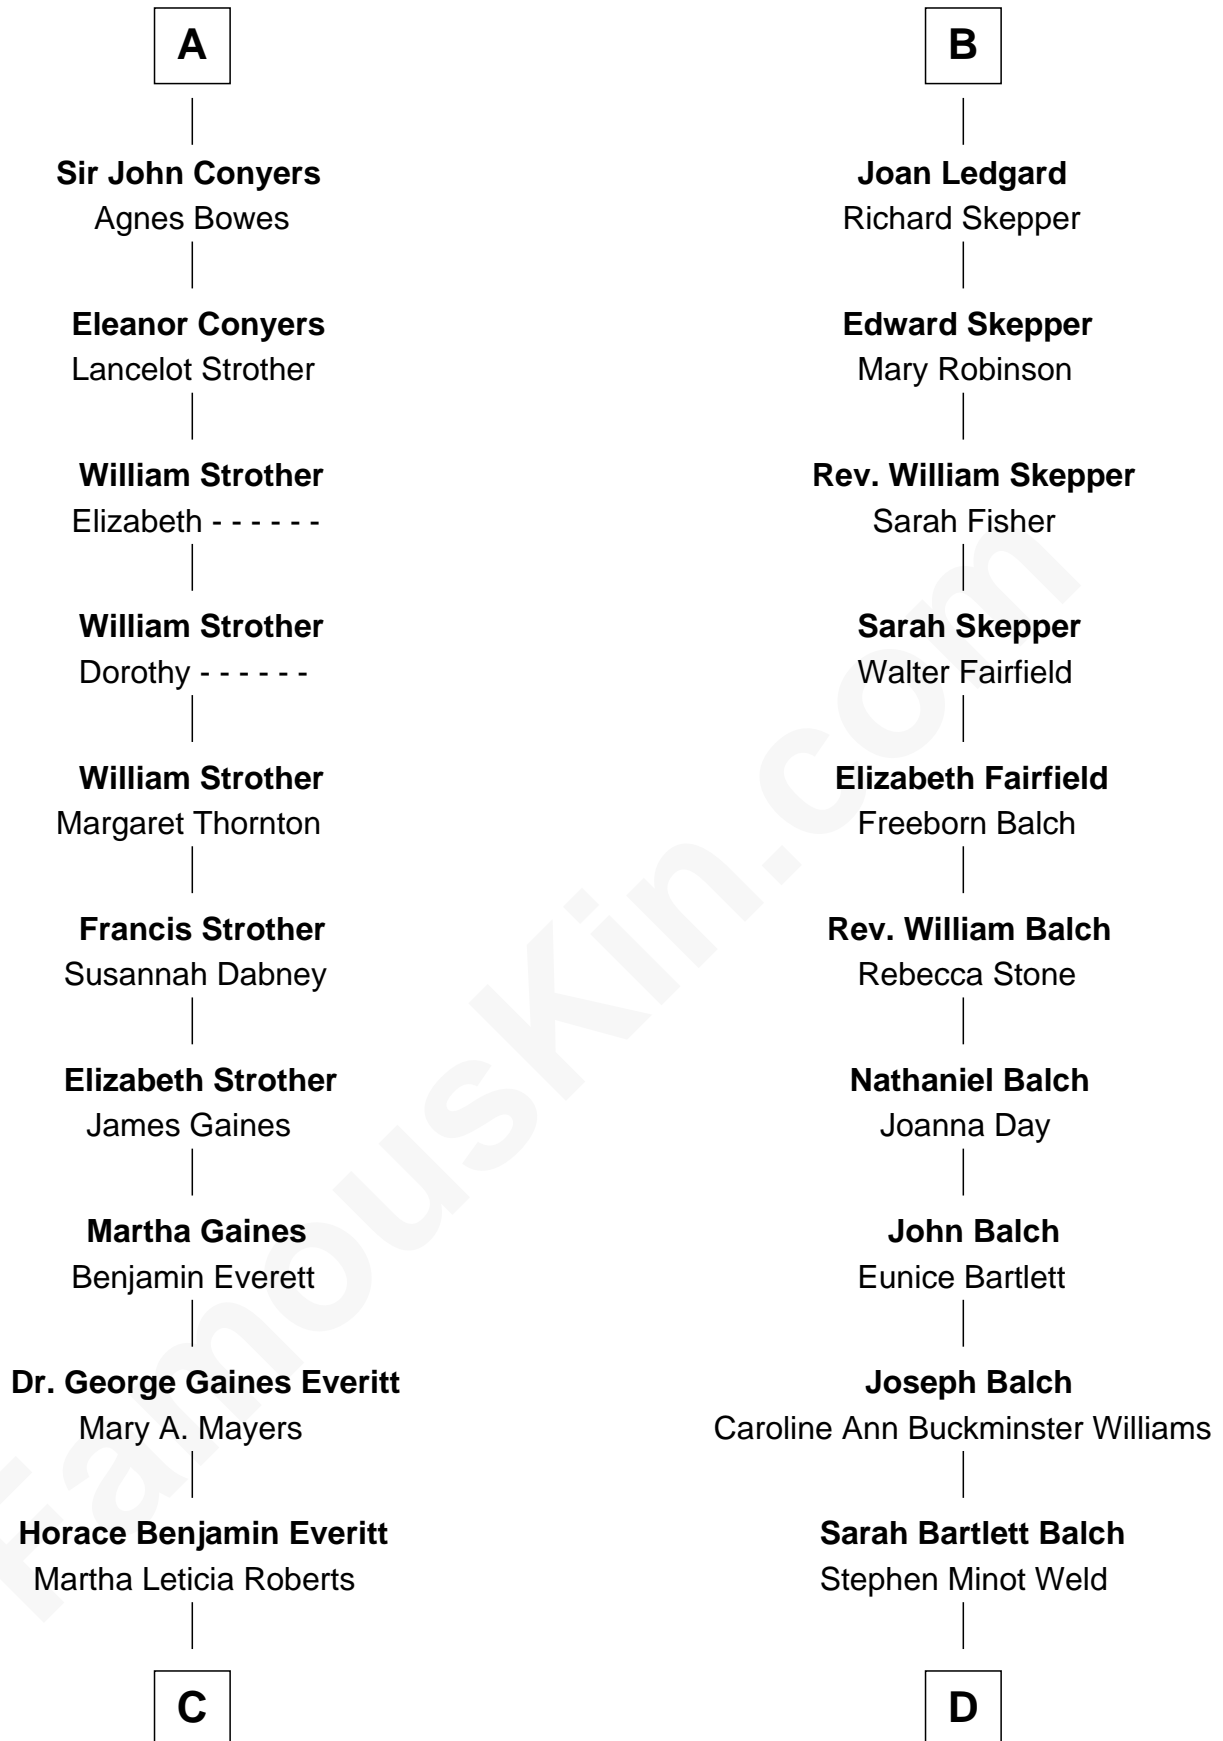

# FamousKin.com Relationship Chart of

**William H. Macy**

*TV and Movie Actor*

19th cousin 1 time removed of

**Tuesday Weld**

*TV and Movie Actress*

**Sir Ralph de Neville**

Alice de Audley

**C**

**Mary Lois Everitt**  
Clement Overstreet

**Lois Elizabeth Overstreet**  
William Hall Macy

**William H. Macy**  
*TV and Movie Actor*

**D**

**Stephen Minot Weld**  
Eloise Rodman

**Edward Motley Weld**  
Sarah Lothrop King

**Lothrop Motley Weld**  
Yosene Balfour Ker

**Tuesday Weld**  
*TV and Movie Actress*

FamousKin.com