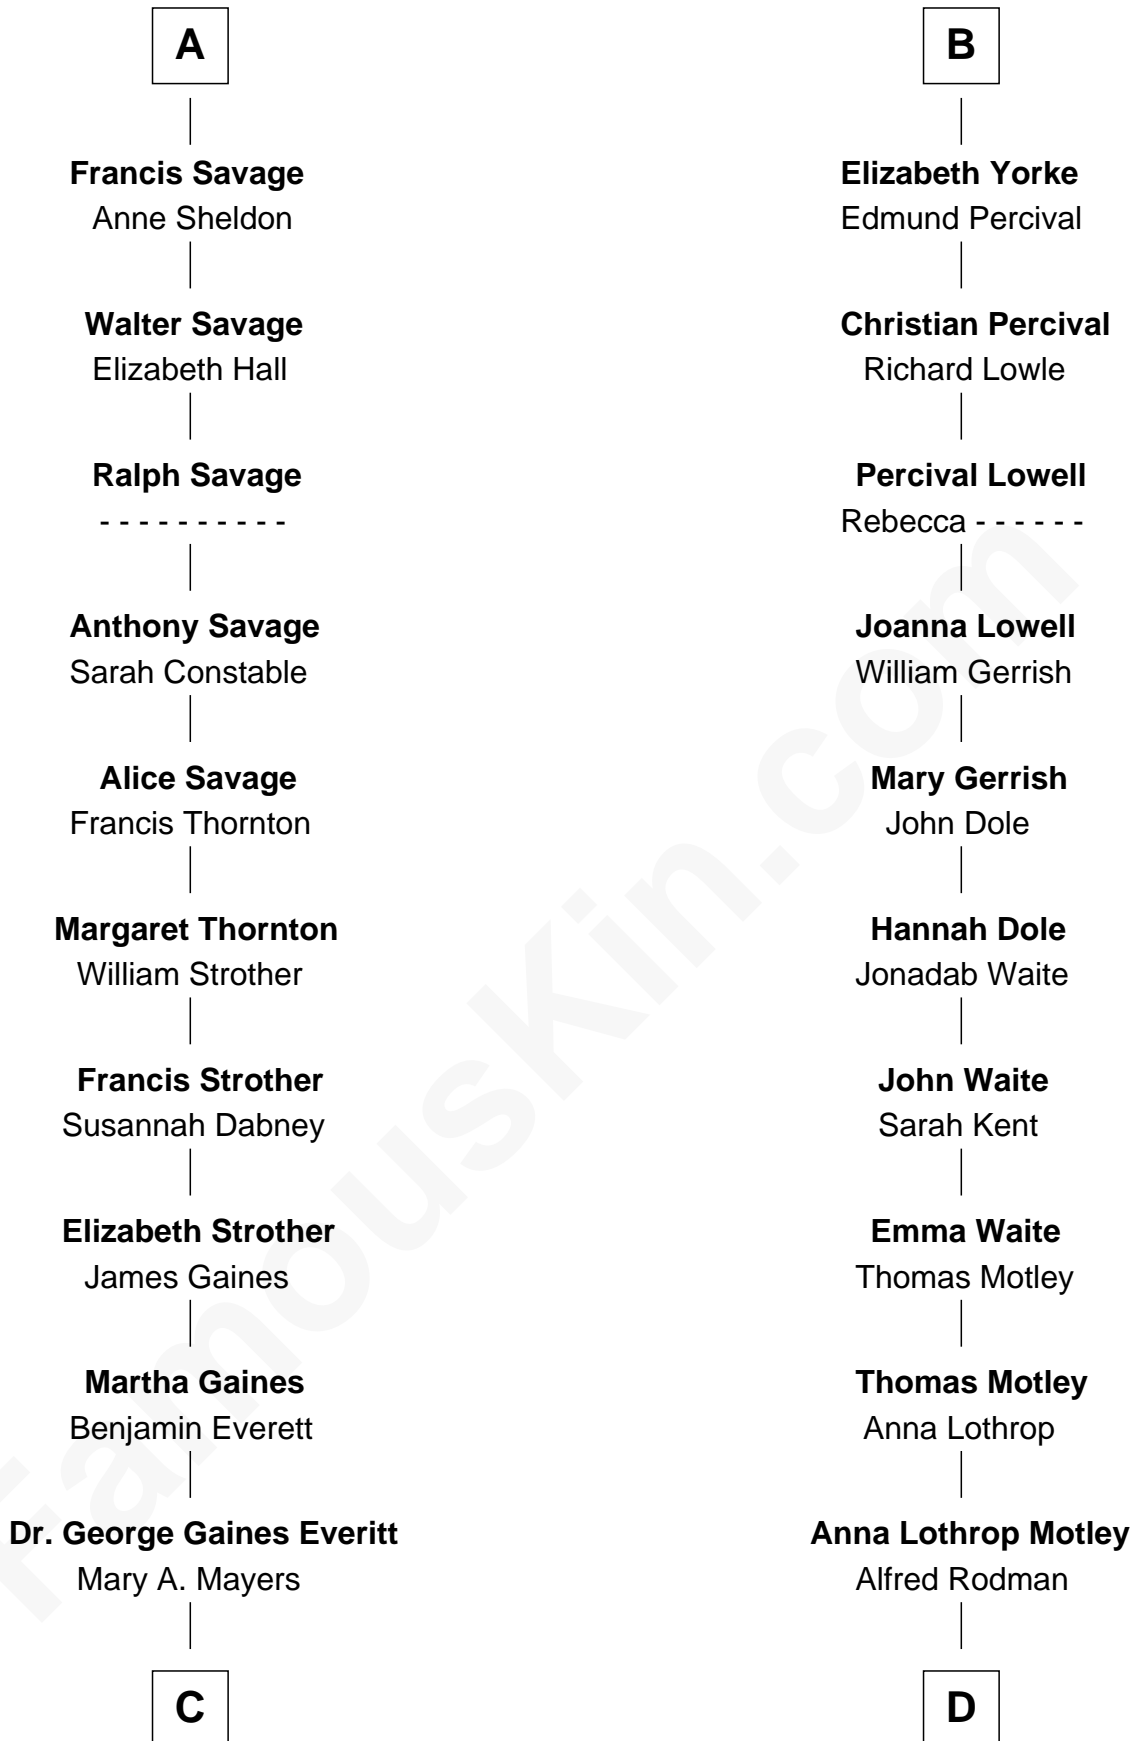

FamousKin.com Relationship Chart of

William H. Macy

TV and Movie Actor

20th cousin of

Tuesday Weld

TV and Movie Actress

Humphrey de Bohun

Elizabeth Plantagenet

Sir William de Bohun
Elizabeth de Badlesmere

Elizabeth de Bohun
Sir Richard Fitzalan

Elizabeth Fitzalan
Sir Robert Goushill

Joan Goushill
Sir Thomas Stanley

Katherine Stanley
Sir John Savage

Sir Christopher Savage
Anne Stanley

Sir Christopher Savage
Anne Lygon

A

Margaret de Bohun
Sir Hugh de Courtnay

Elizabeth de Courtnay
Sir Andrew Luttrell

Sir Hugh Luttrell
Catherine de Beaumont

Sir John Luttrell
Margaret Touchet

Sir James Luttrell
Elizabeth Courtnay

Sir Hugh Luttrell
Margaret Hill

Eleanor Luttrell
Roger Yorke

B

C

Horace Benjamin Everitt

Martha Leticia Roberts

Mary Lois Everitt

Clement Overstreet