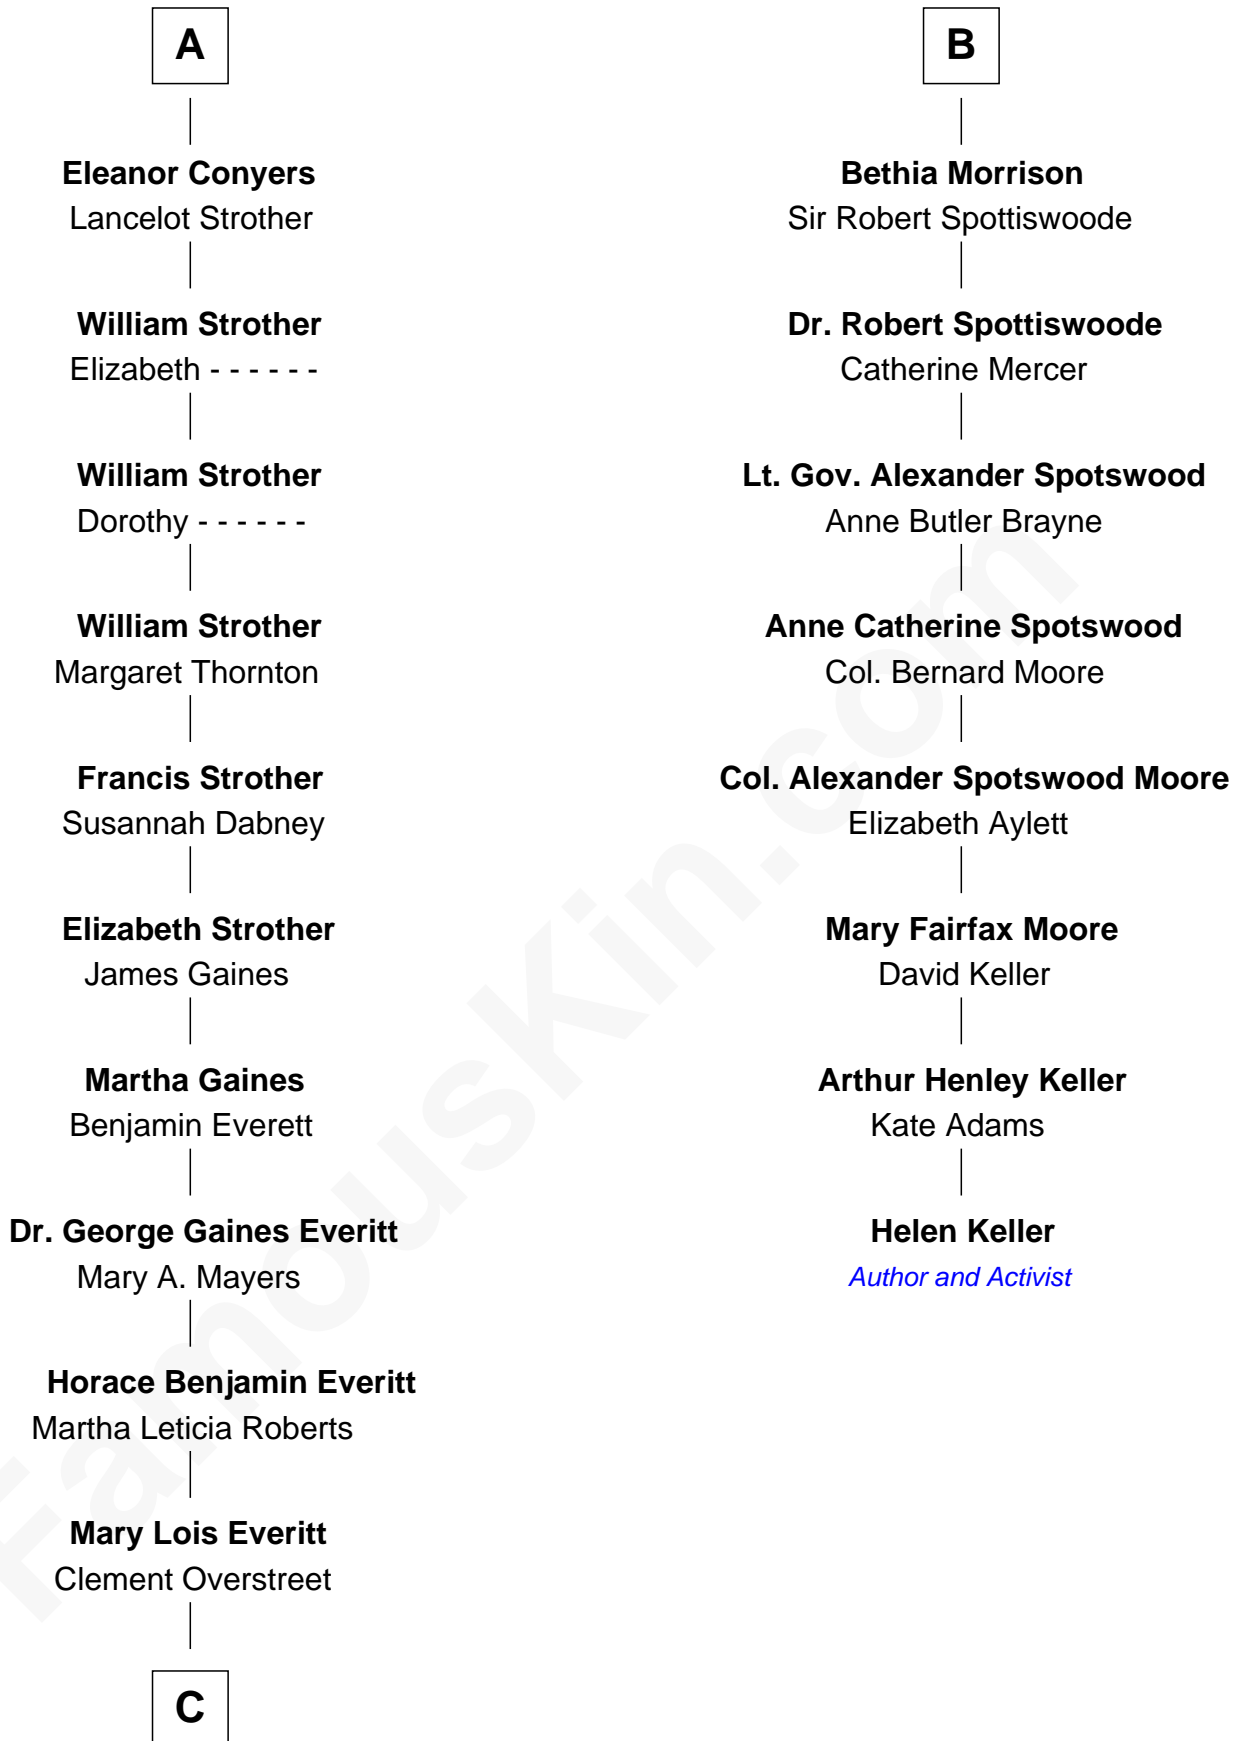

FamousKin.com Relationship Chart of

William H. Macy

TV and Movie Actor

14th cousin 4 times removed of

Helen Keller

Author and Activist

John of Gaunt

Katherine Roet

C

—
Lois Elizabeth Overstreet

William Hall Macy

—
William H. Macy

TV and Movie Actor

FamousKin.com