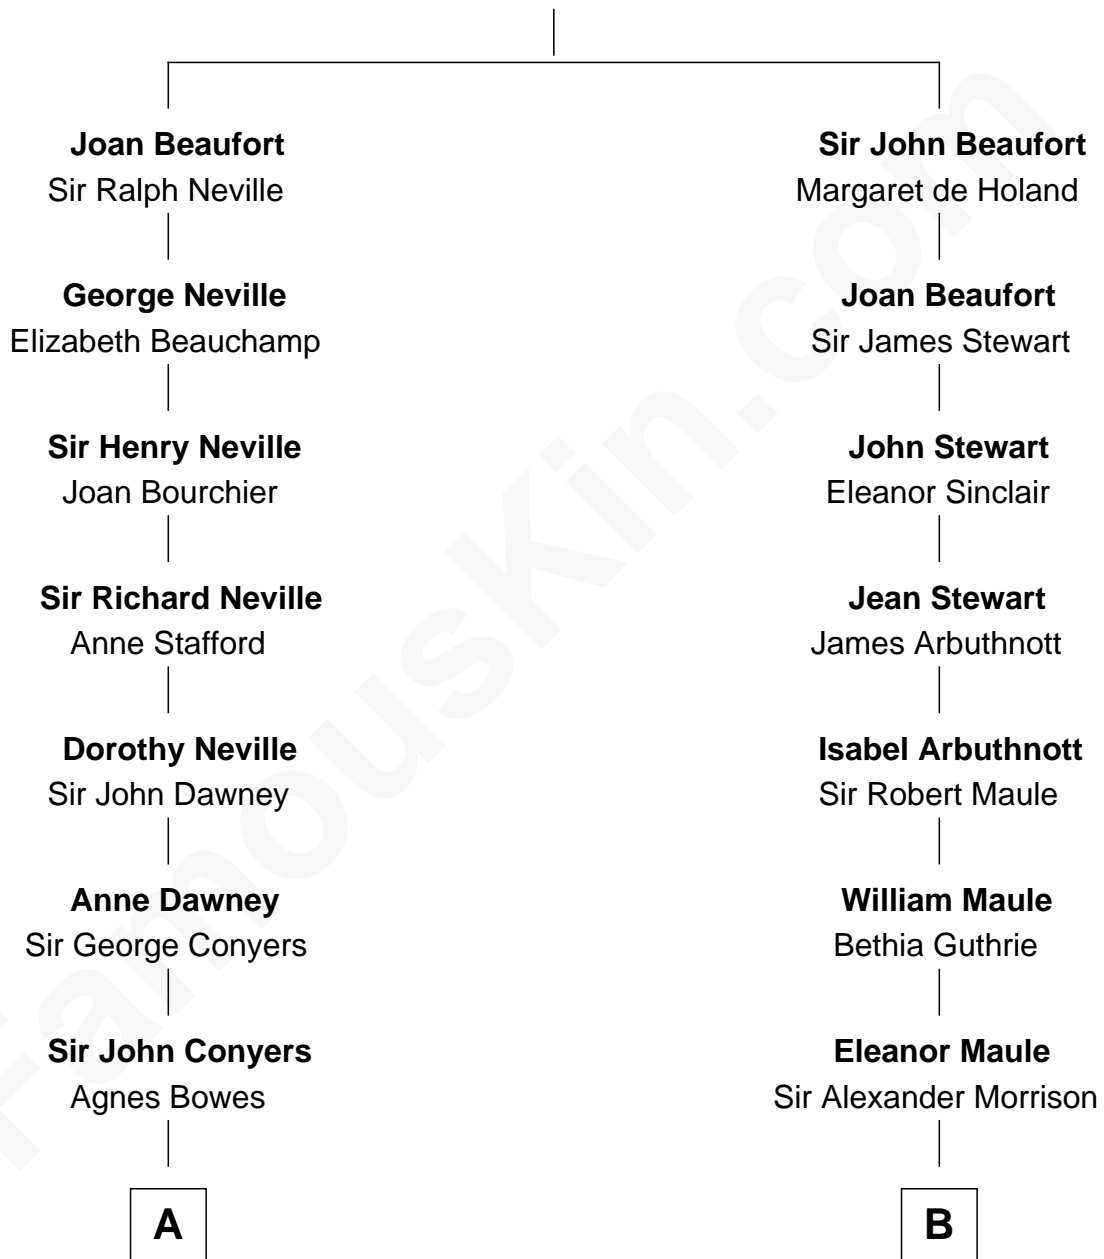

FamousKin.com Relationship Chart of

William H. Macy

TV and Movie Actor

14th cousin 4 times removed of

Helen Keller

Author and Activist

John of Gaunt

Katherine Roet

C

—
Lois Elizabeth Overstreet

William Hall Macy

—
William H. Macy

TV and Movie Actor

FamousKin.com