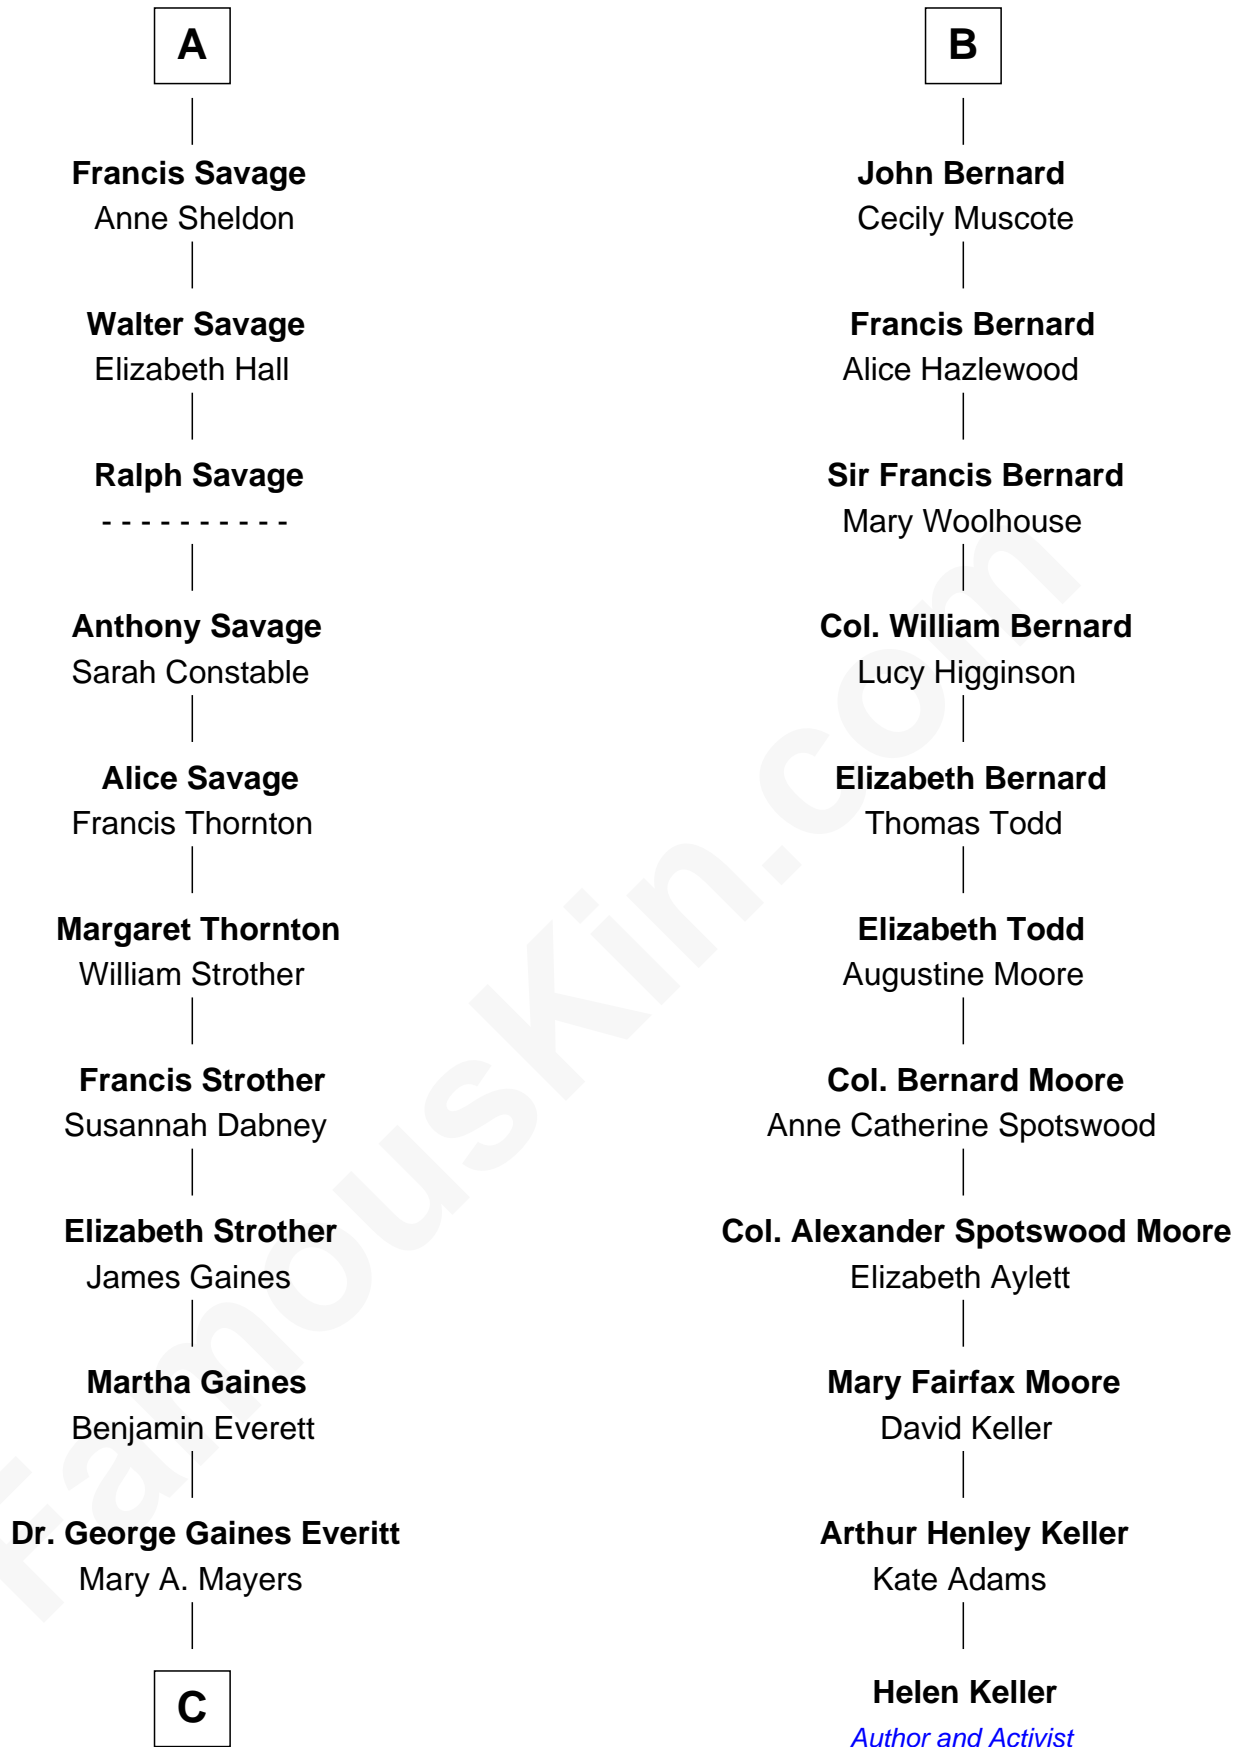

# FamousKin.com Relationship Chart of

**William H. Macy**

*TV and Movie Actor*

17th cousin 3 times removed of

**Helen Keller**

*Author and Activist*

**Bartholomew de Badlesmere**

Margaret de Clare

**Katherine Stanley**

Sir John Savage

**Sir Christopher Savage**

Anne Stanley

**Sir Christopher Savage**

Anne Lygon

**A**

**Margery de Badlesmere**

Sir William de Ros

**Maud de Roos**

John de Welles

**Margery de Welles**

Stephen le Scrope

**John le Scrope**

Elizabeth Chaworth

**Elizabeth le Scrope**

Sir Henry le Scrope

**Margaret Scrope**

John Bernard

**John Bernard**

Margaret Daundelyn

**B**

**C**

—  
**Horace Benjamin Everitt**