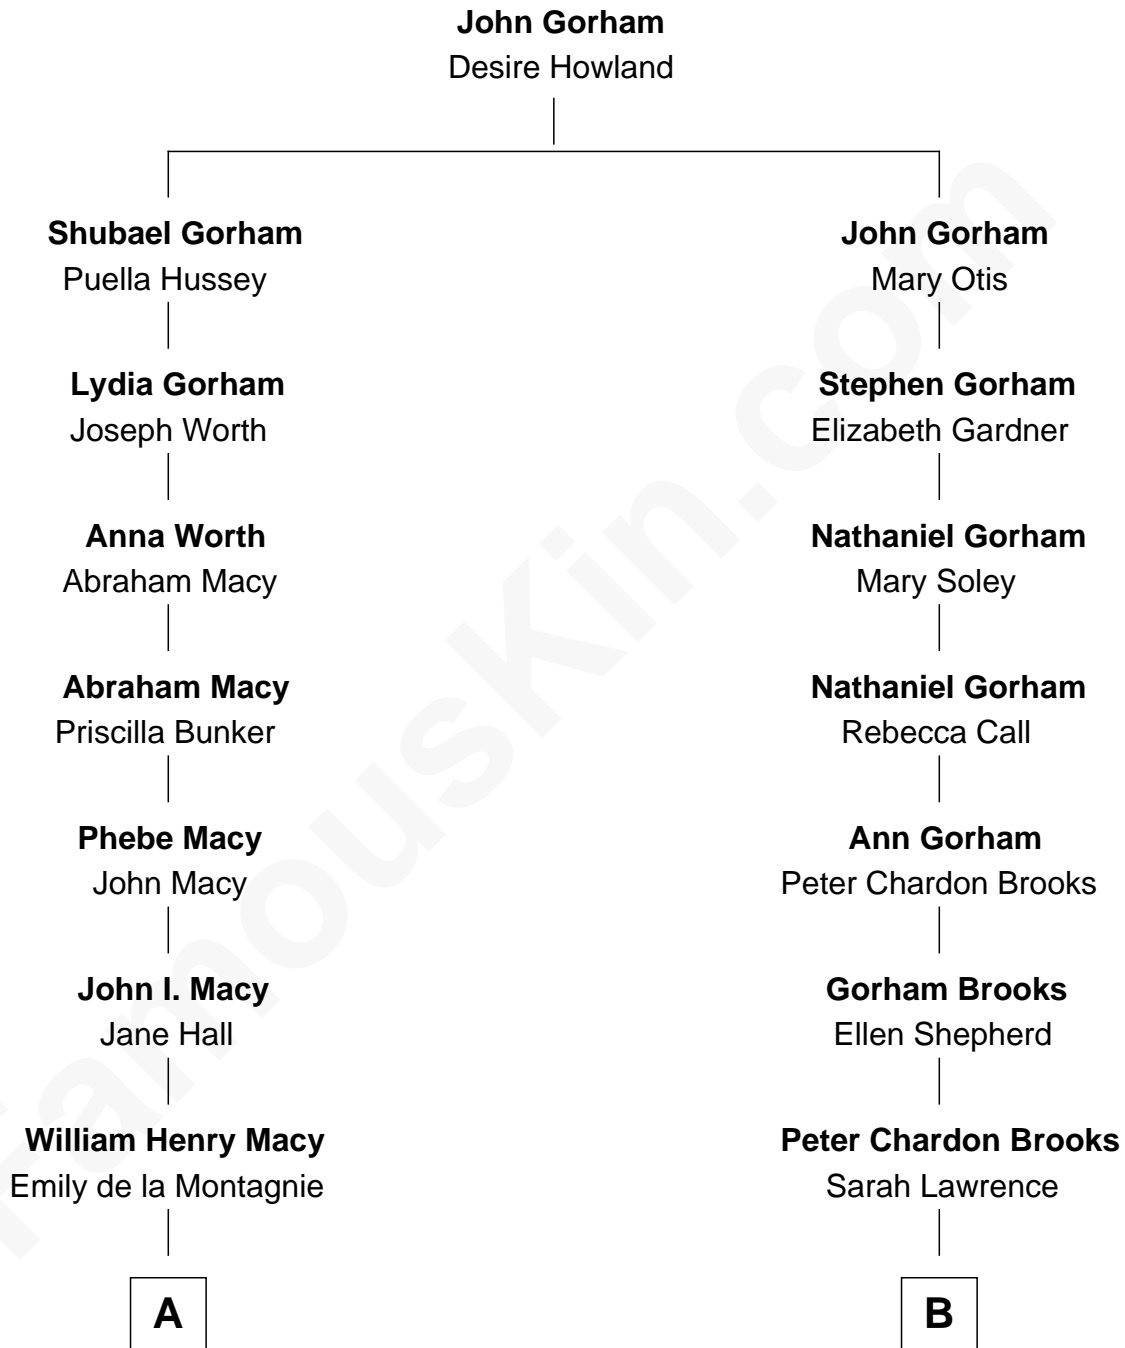

# FamousKin.com Relationship Chart of

**William H. Macy**

*TV and Movie Actor*

8th cousin 1 time removed of

**Leverett Saltonstall**

*55th Governor of Massachusetts*

**A**

**Albert Hall Macy**  
Elizabeth C. Somerville

**William Hall Macy**  
Lois Elizabeth Overstreet

**William H. Macy**  
*TV and Movie Actor*

**B**

**Eleanor Brooks**  
Richard Middlecott Saltonstall

**Leverett Saltonstall**  
*55th Governor of Massachusetts*