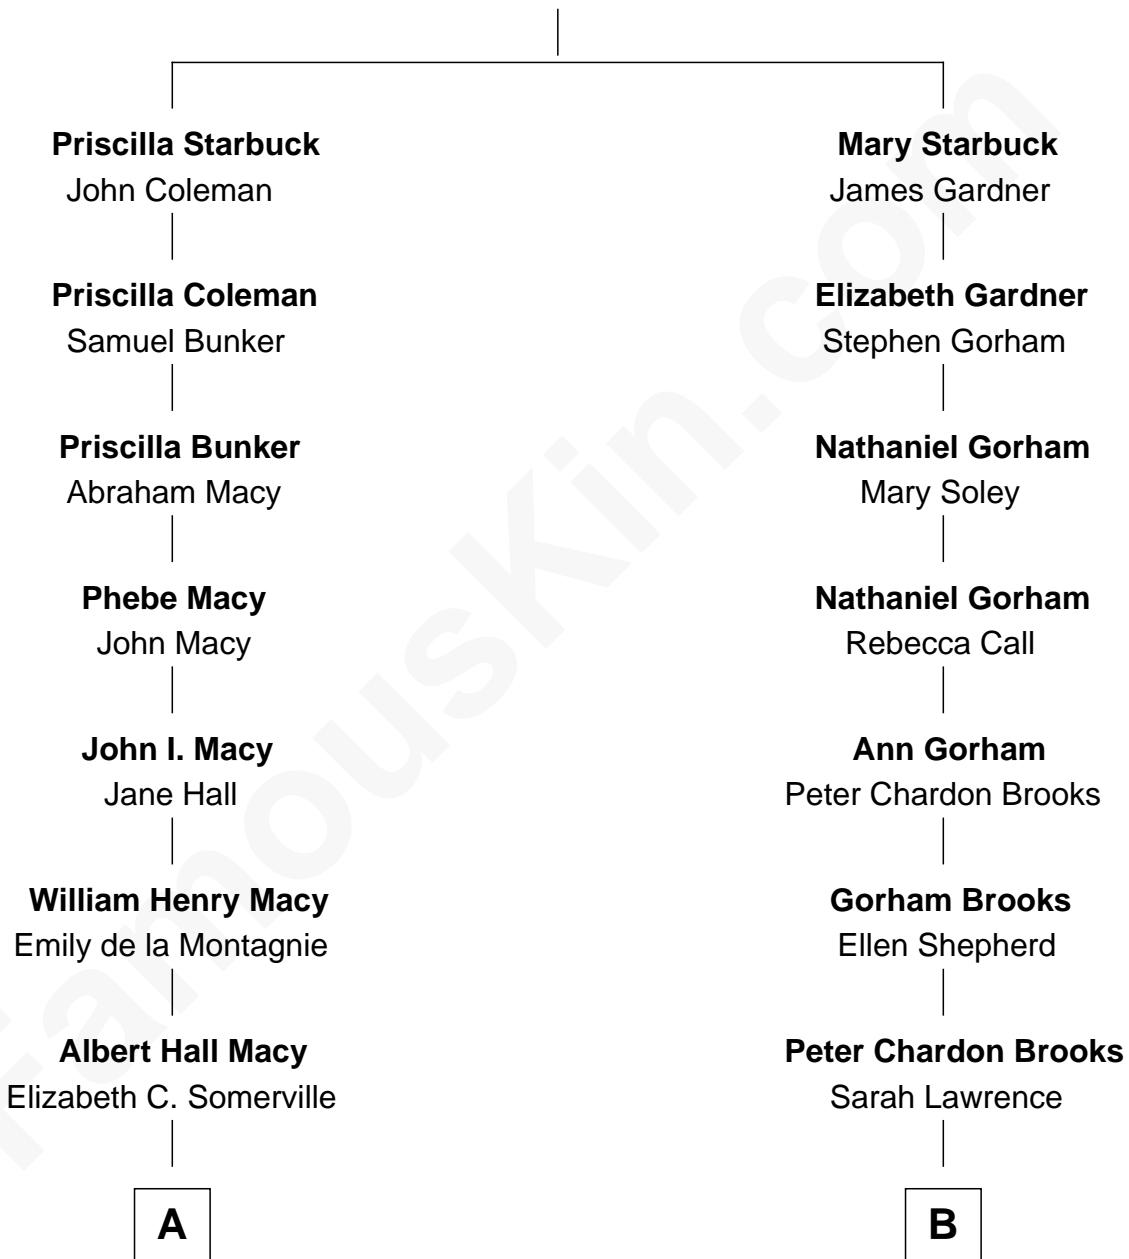

FamousKin.com Relationship Chart of

William H. Macy

TV and Movie Actor

8th cousin of

Leverett Saltonstall

55th Governor of Massachusetts

Nathaniel Starbuck

Mary Coffin

A

William Hall Macy
Lois Elizabeth Overstreet

William H. Macy
TV and Movie Actor

B

Eleanor Brooks
Richard Middlecott Saltonstall

Leverett Saltonstall
55th Governor of Massachusetts

FamousKin.com