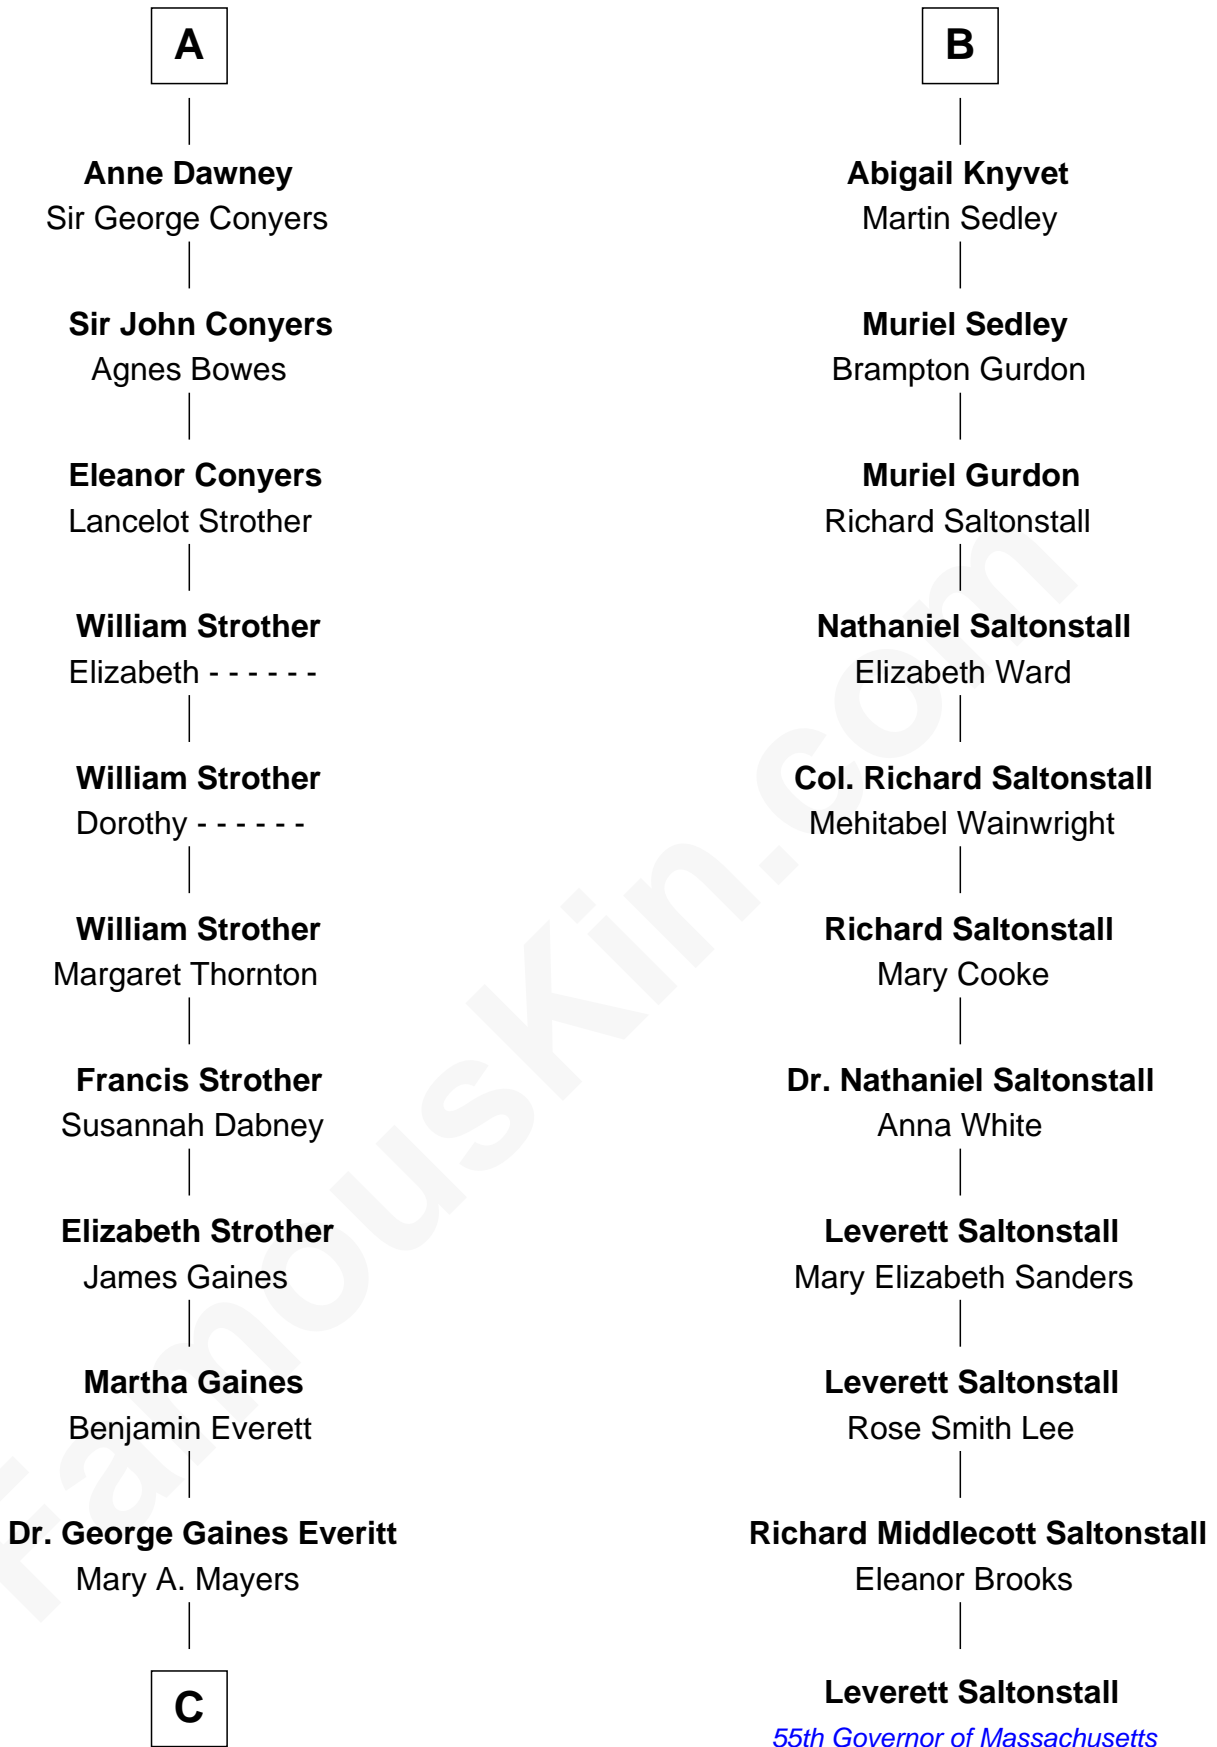

FamousKin.com Relationship Chart of

William H. Macy

TV and Movie Actor

17th cousin 3 times removed of

Leverett Saltonstall

55th Governor of Massachusetts

C

—
Horace Benjamin Everitt

Martha Leticia Roberts

—
Mary Lois Everitt

Clement Overstreet

—
Lois Elizabeth Overstreet

William Hall Macy

—
William H. Macy

TV and Movie Actor

FamousKin.com