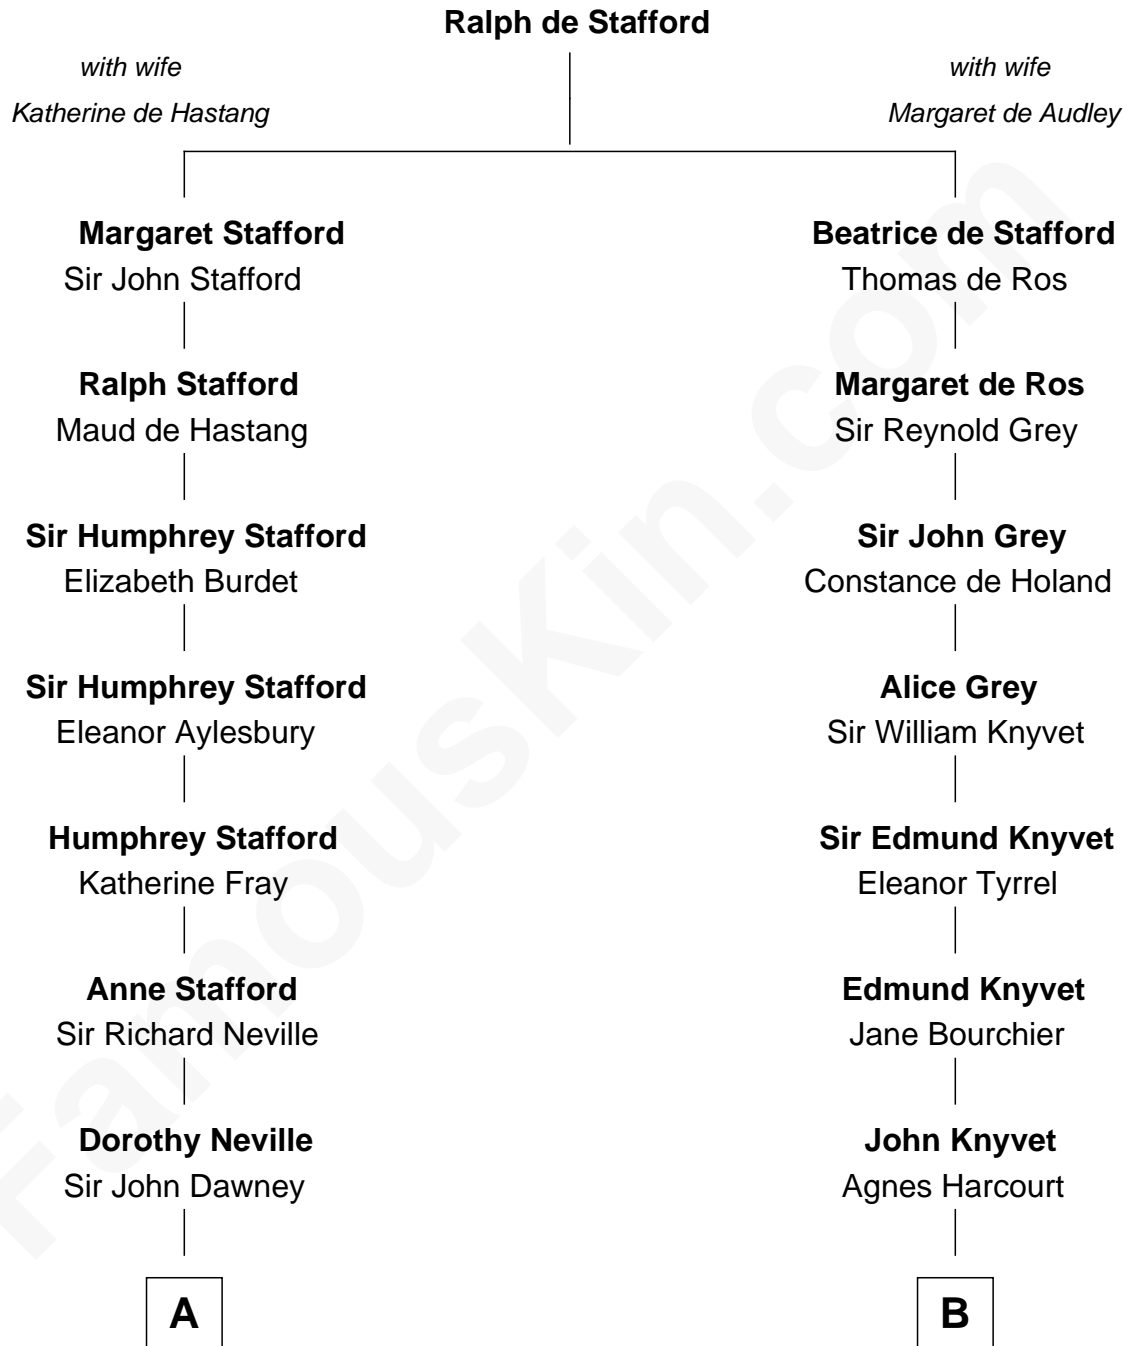

FamousKin.com Relationship Chart of

William H. Macy

TV and Movie Actor

17th cousin 3 times removed of

Leverett Saltonstall

55th Governor of Massachusetts

C

—
Horace Benjamin Everitt

Martha Leticia Roberts

—
Mary Lois Everitt

Clement Overstreet

—
Lois Elizabeth Overstreet

William Hall Macy

—
William H. Macy

TV and Movie Actor

FamousKin.com