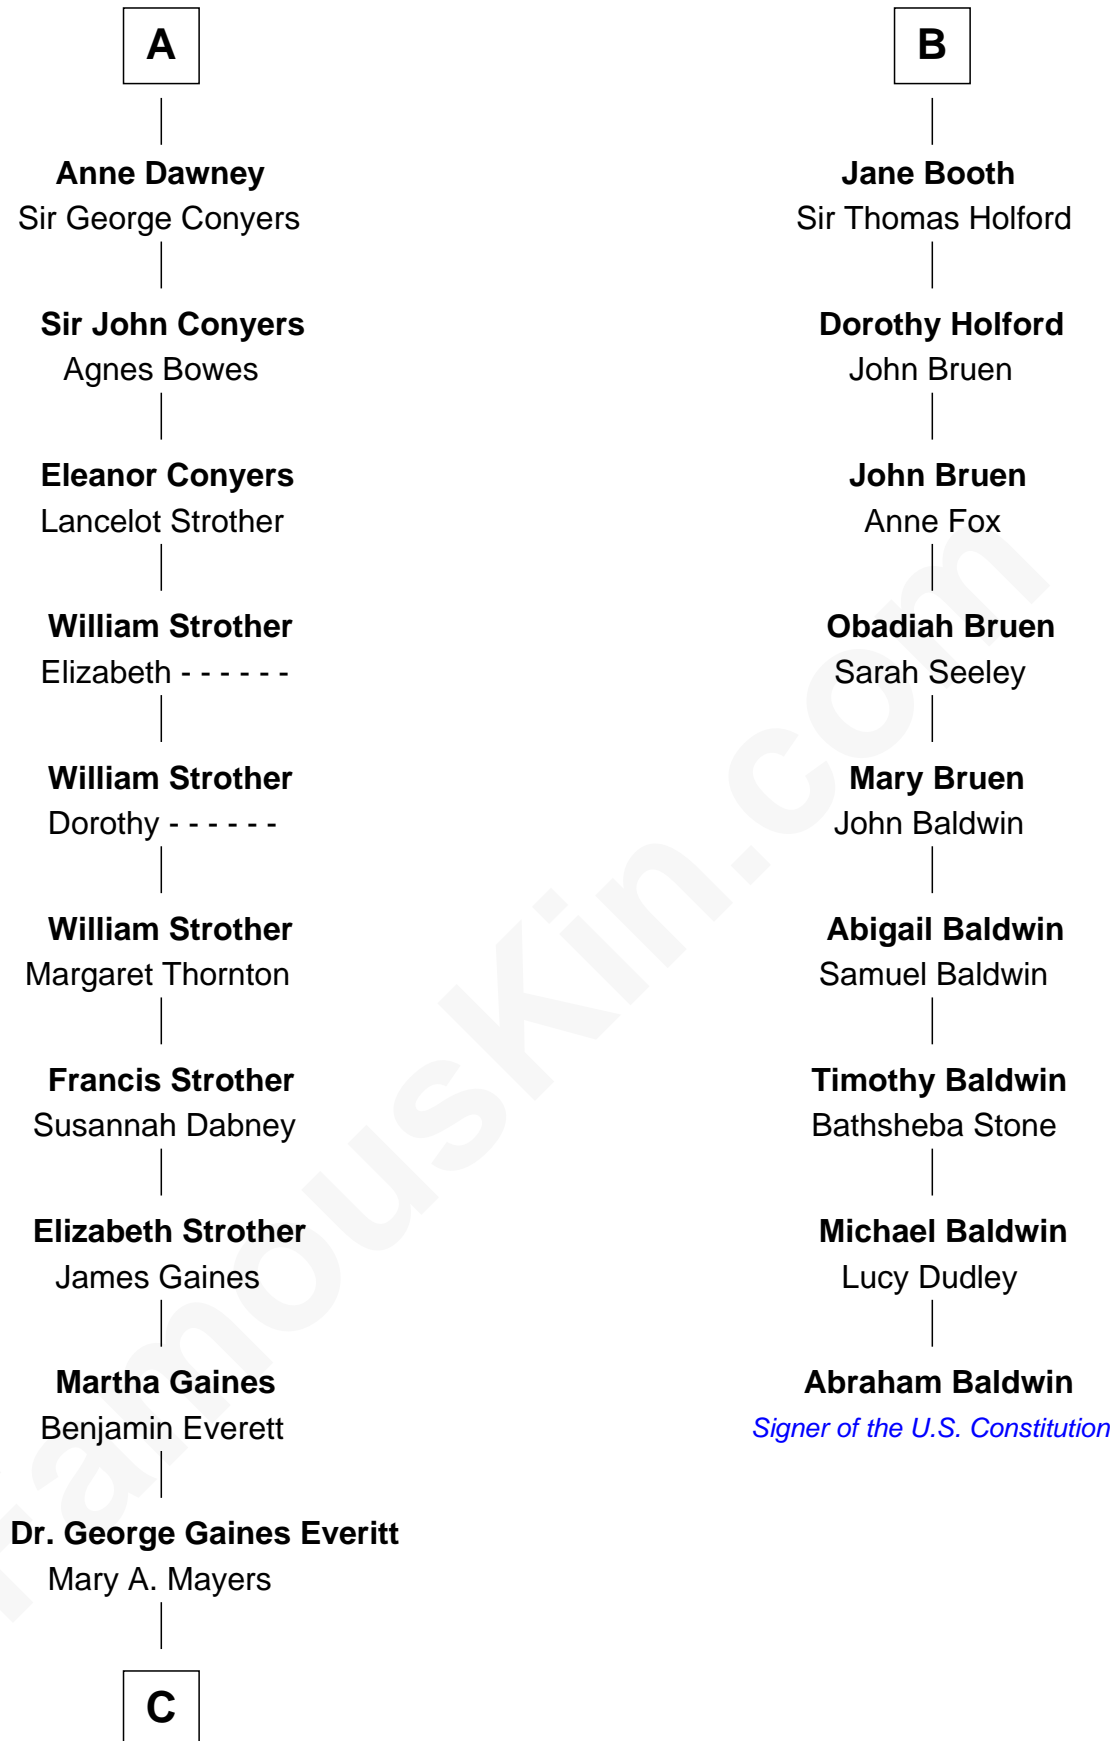

FamousKin.com

Relationship Chart of

William H. Macy

TV and Movie Actor

15th cousin 5 times removed of

Abraham Baldwin

Signer of the U.S. Constitution

C

—
Horace Benjamin Everitt

Martha Leticia Roberts

—
Mary Lois Everitt

Clement Overstreet

—
Lois Elizabeth Overstreet

William Hall Macy

—
William H. Macy

TV and Movie Actor