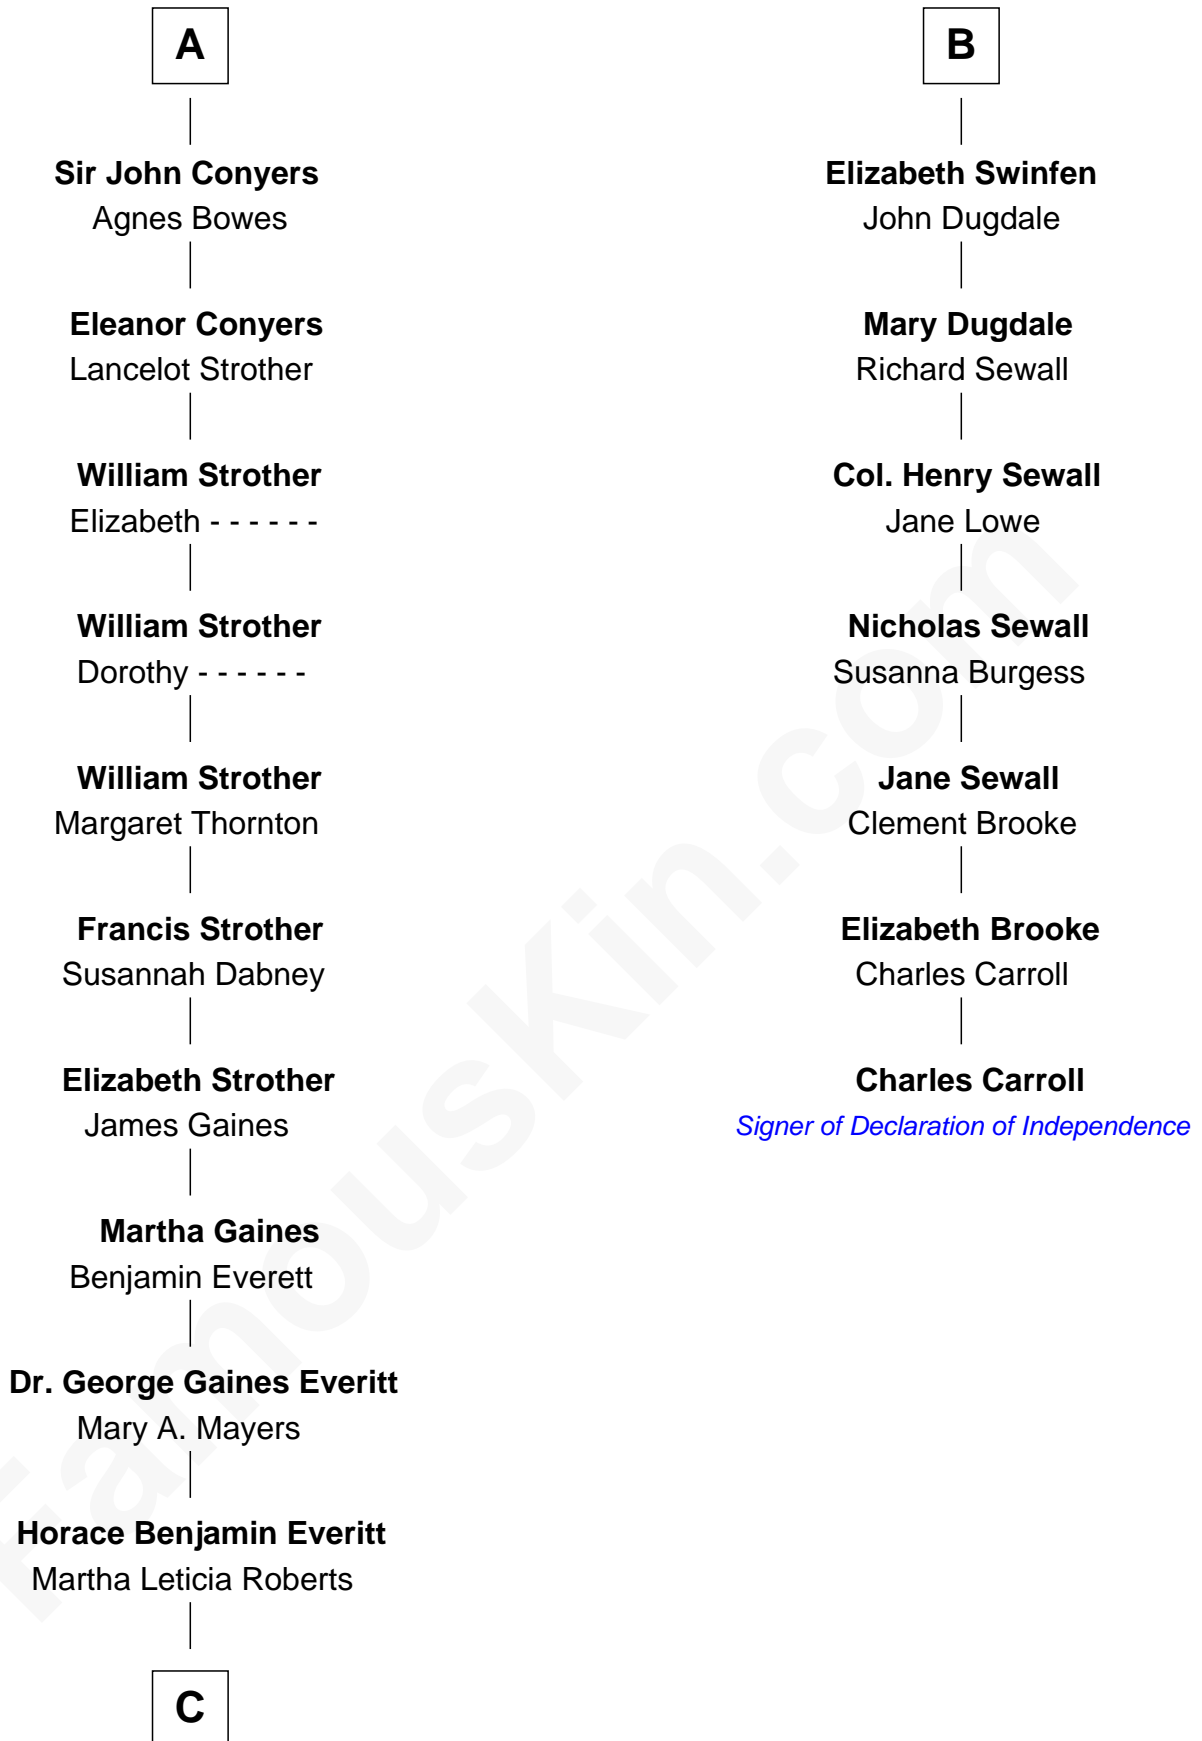

# FamousKin.com Relationship Chart of

**William H. Macy**

*TV and Movie Actor*

13th cousin 6 times removed of

**Charles Carroll**

*Signer of the Declaration of Independence*

**C**

—  
**Mary Lois Everitt**  
Clement Overstreet

—  
**Lois Elizabeth Overstreet**  
William Hall Macy

—  
**William H. Macy**  
*TV and Movie Actor*

FamousKin.com