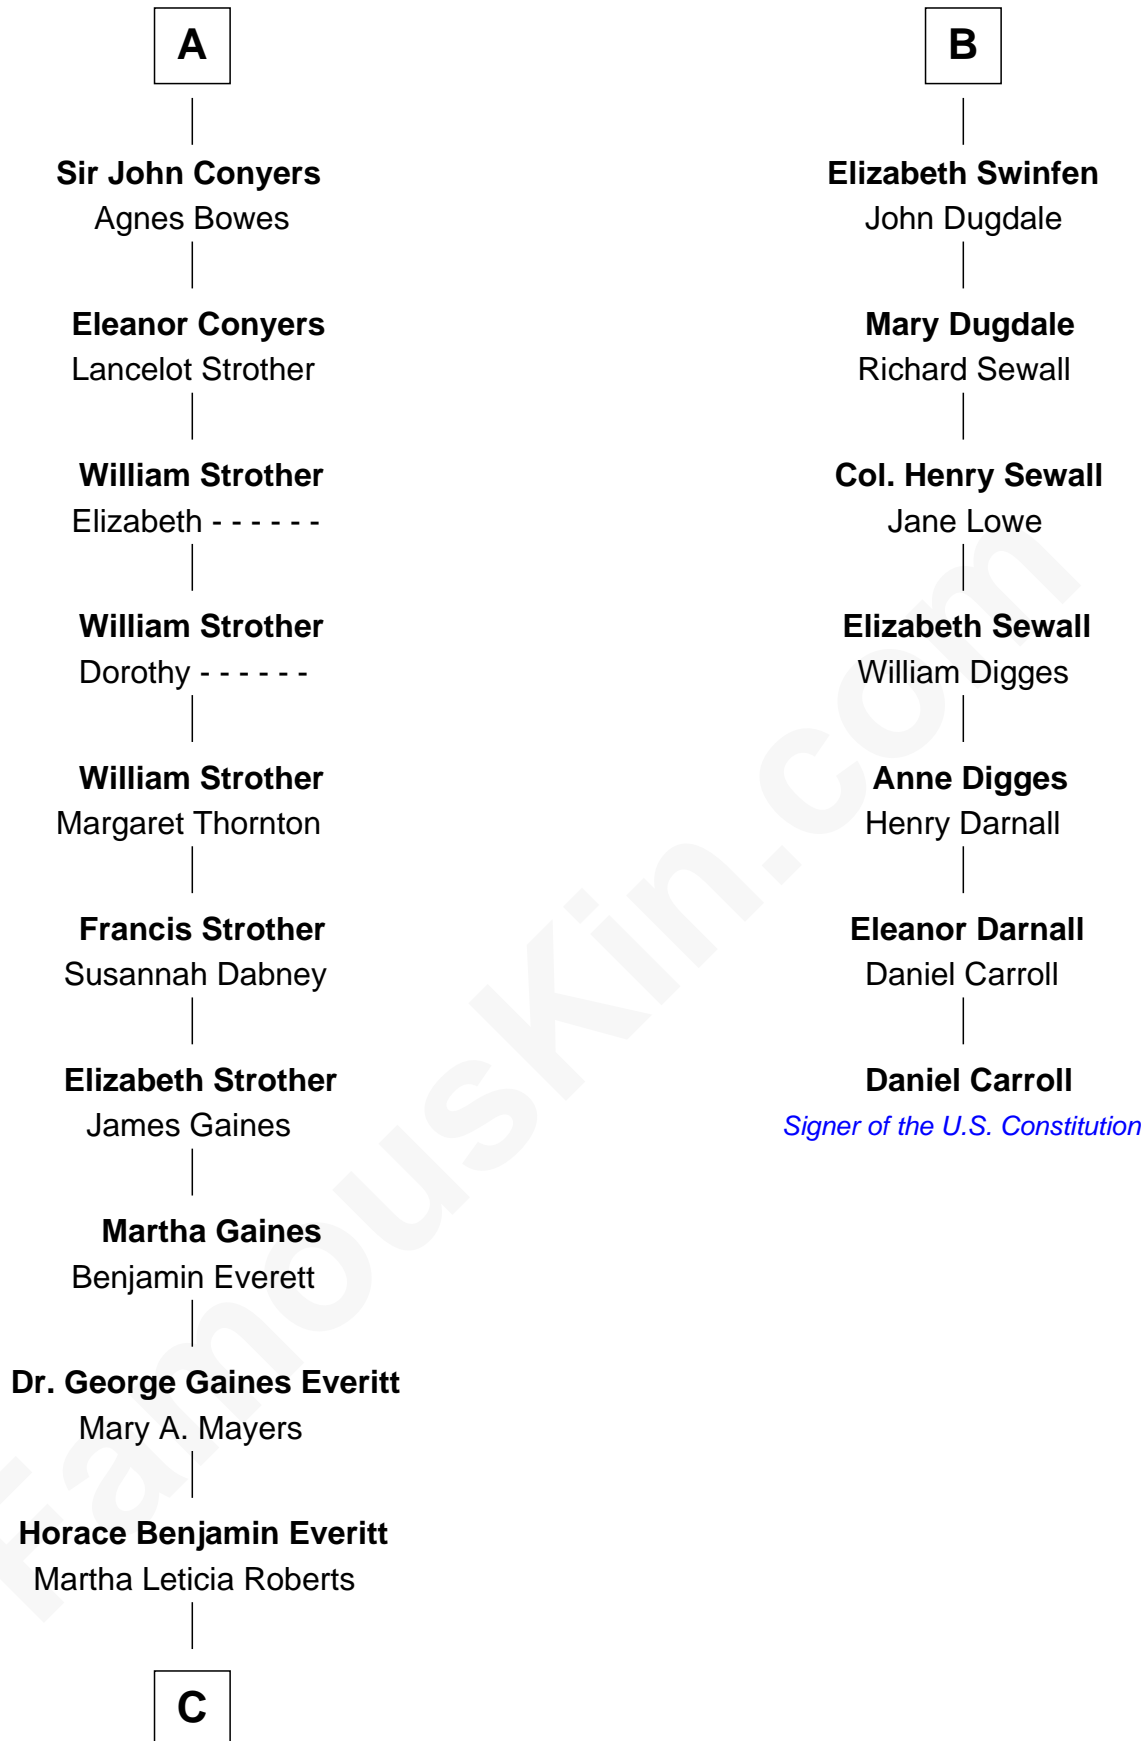

FamousKin.com Relationship Chart of

William H. Macy

TV and Movie Actor

13th cousin 6 times removed of

Daniel Carroll

Signer of the U.S. Constitution

C

—
Mary Lois Everitt
Clement Overstreet

—
Lois Elizabeth Overstreet
William Hall Macy

—
William H. Macy
TV and Movie Actor

FamousKin.com