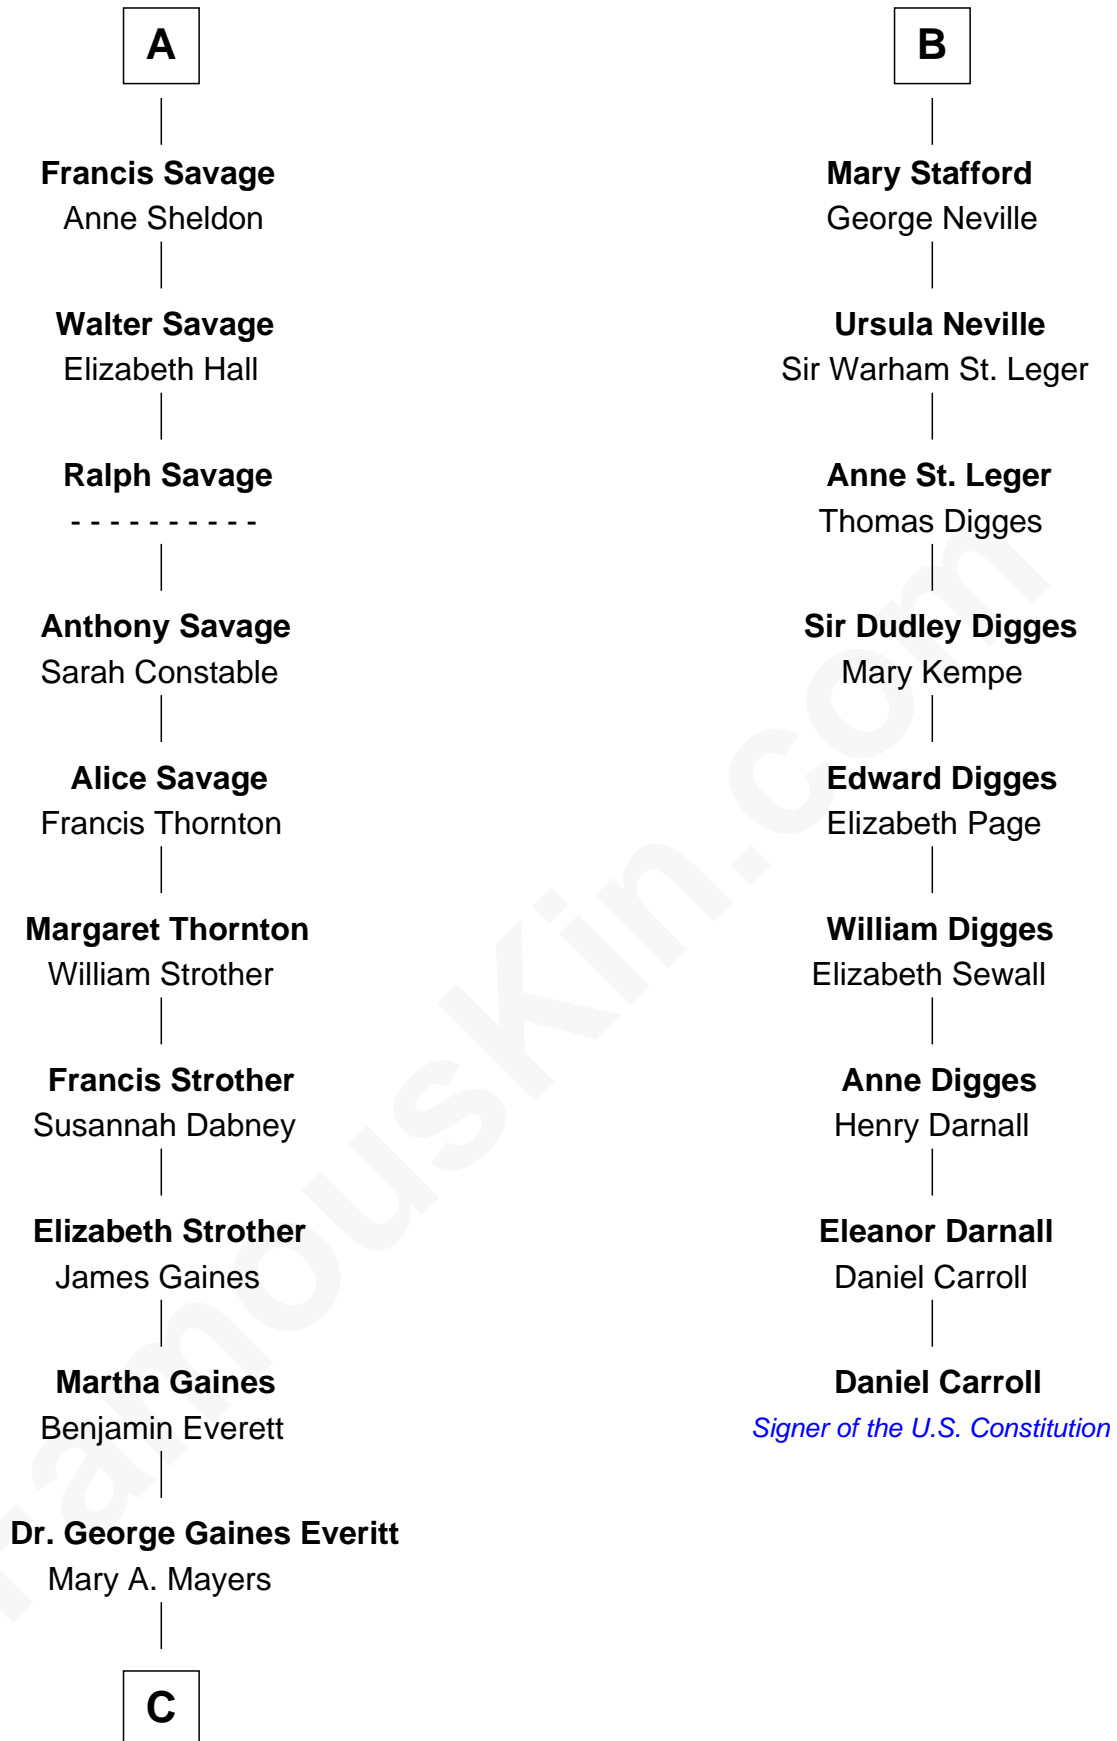

# FamousKin.com Relationship Chart of

**William H. Macy**

*TV and Movie Actor*

15th cousin 5 times removed of

**Daniel Carroll**

*Signer of the U.S. Constitution*

**Henry Plantagenet**

Maud de Chaworth

**Eleanor Plantagenet**

Richard Fitzalan

**Sir Richard Fitzalan**

Elizabeth de Bohun

**Elizabeth Fitzalan**

Sir Robert Goushill

**Joan Goushill**

Sir Thomas Stanley

Henry de Percy

**Sir Henry Percy**

Margaret de Neville

**Sir Henry Percy**

Elizabeth Mortimer

**Sir Henry Percy**

Eleanor Neville

**Sir Henry Percy**

Eleanor Poynings

**Henry Percy**

Maud Herbert

**Eleanor Percy**

Edward Stafford

**B**

**C**

—  
**Horace Benjamin Everitt**