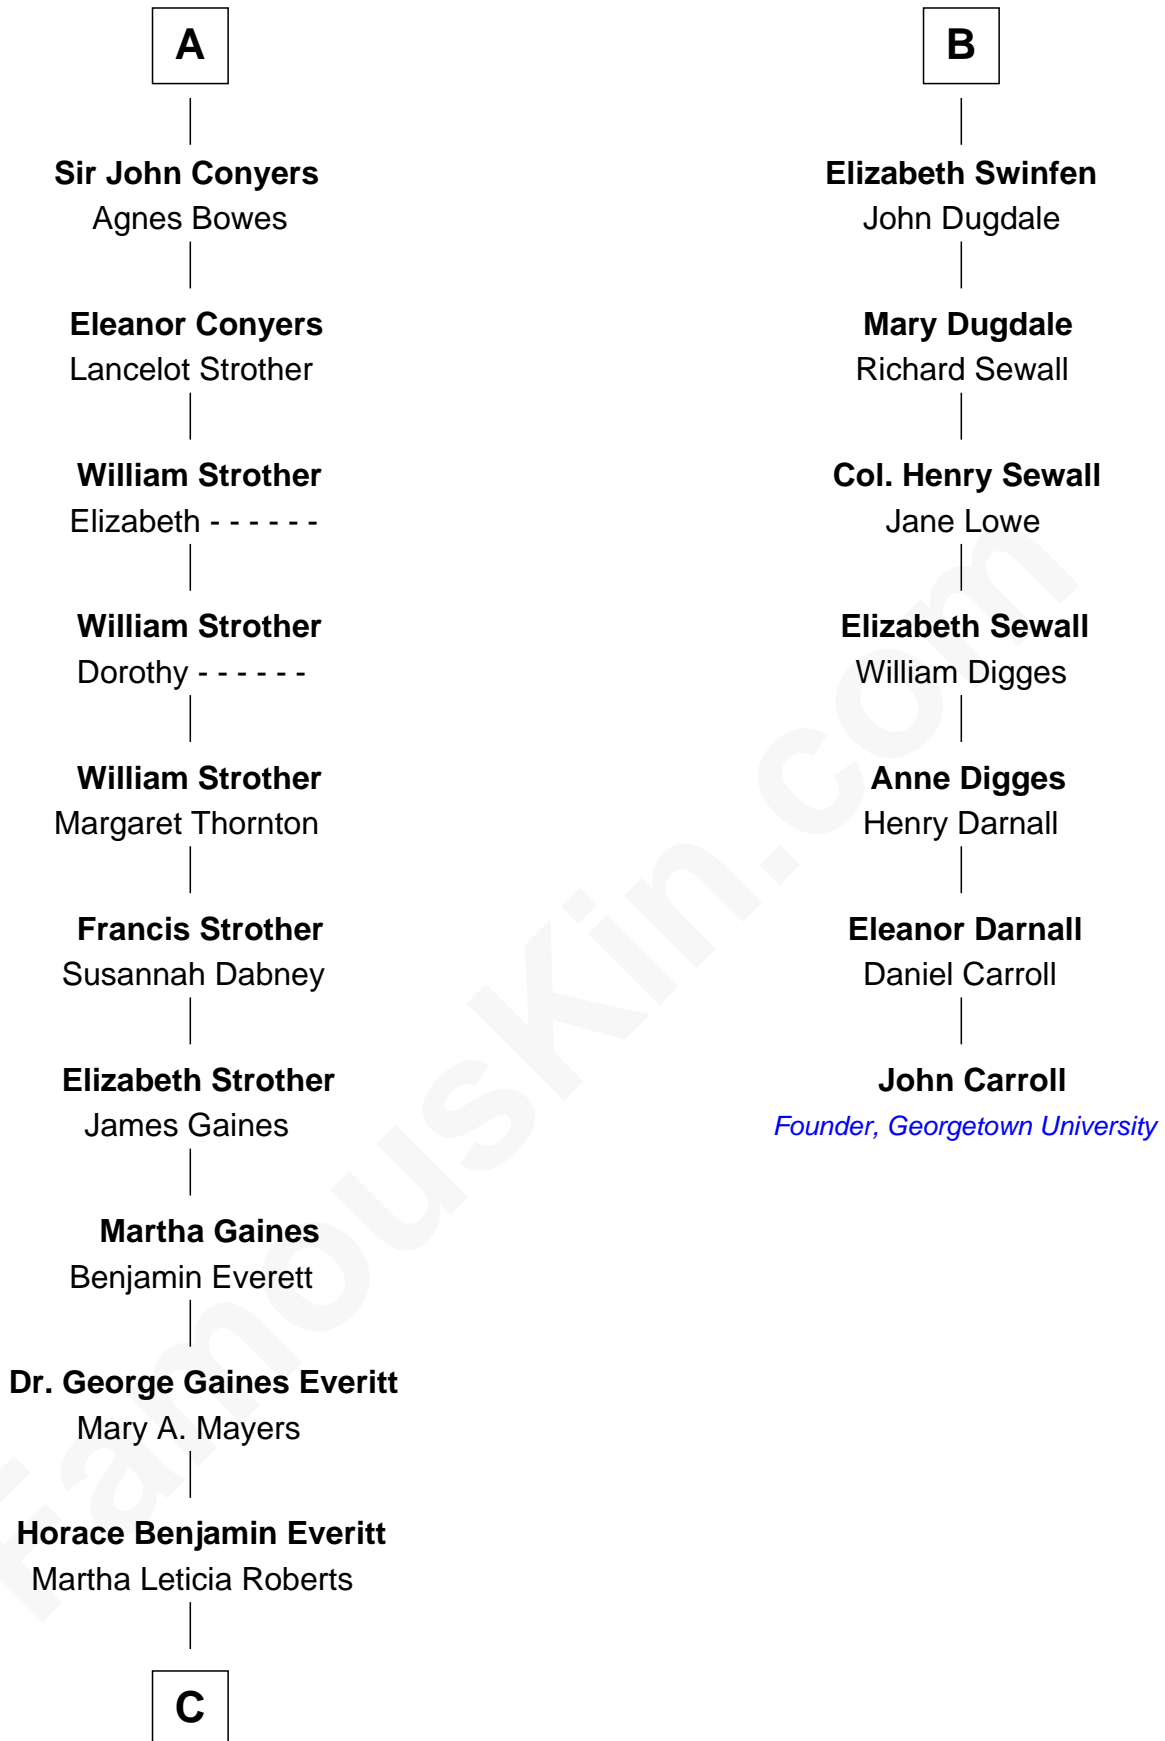

# FamousKin.com Relationship Chart of

**William H. Macy**

*TV and Movie Actor*

13th cousin 6 times removed of

**John Carroll**

*Founder of Georgetown University*

**C**

—  
**Mary Lois Everitt**  
Clement Overstreet

—  
**Lois Elizabeth Overstreet**  
William Hall Macy

—  
**William H. Macy**  
*TV and Movie Actor*

FamousKin.com