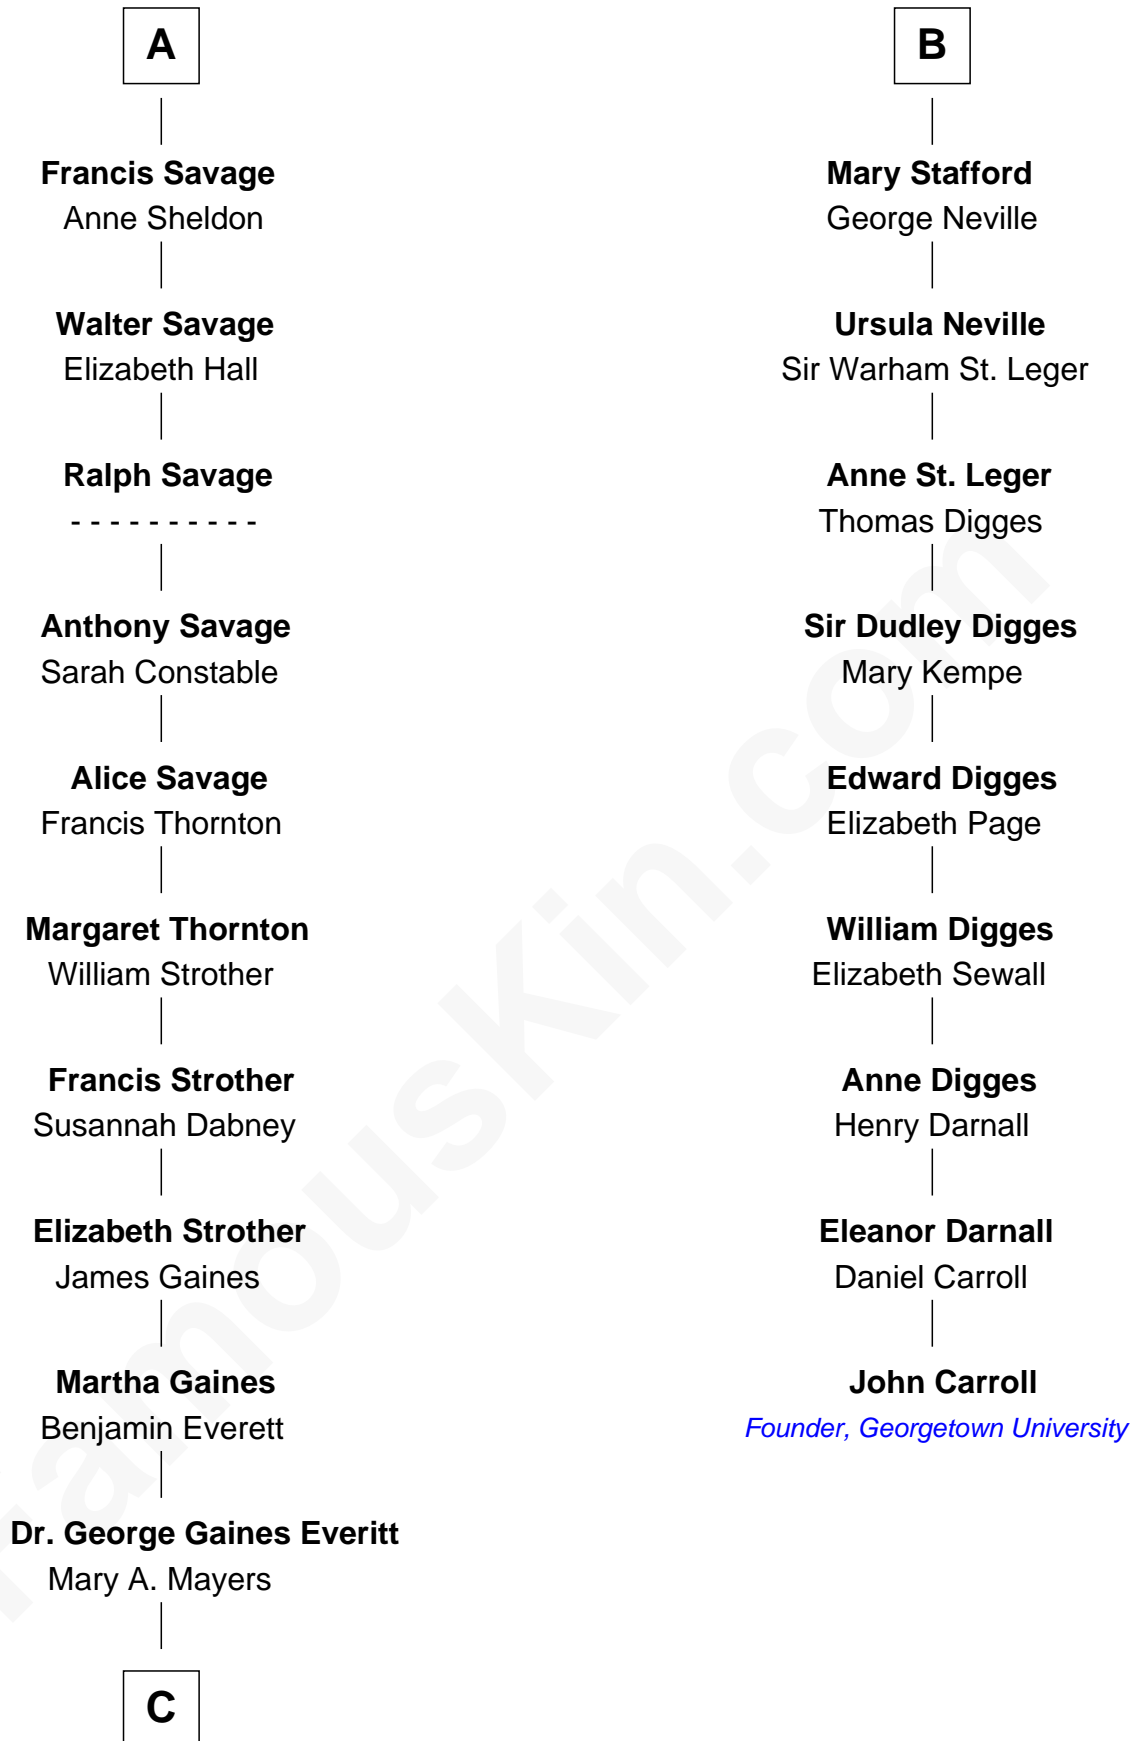

FamousKin.com Relationship Chart of

William H. Macy

TV and Movie Actor

15th cousin 5 times removed of

John Carroll

Founder of Georgetown University

Henry Plantagenet

Maud de Chaworth

Eleanor Plantagenet

Richard Fitzalan

Sir Richard Fitzalan

Elizabeth de Bohun

Elizabeth Fitzalan

Sir Robert Goushill

Joan Goushill

Sir Thomas Stanley

Katherine Stanley

Sir John Savage

Sir Christopher Savage

Anne Stanley

Sir Christopher Savage

Anne Lygon

A

Mary Plantagenet

Eleanor Poynings

Henry Percy

Maud Herbert

Eleanor Percy

Edward Stafford

B

C

—
Horace Benjamin Everitt