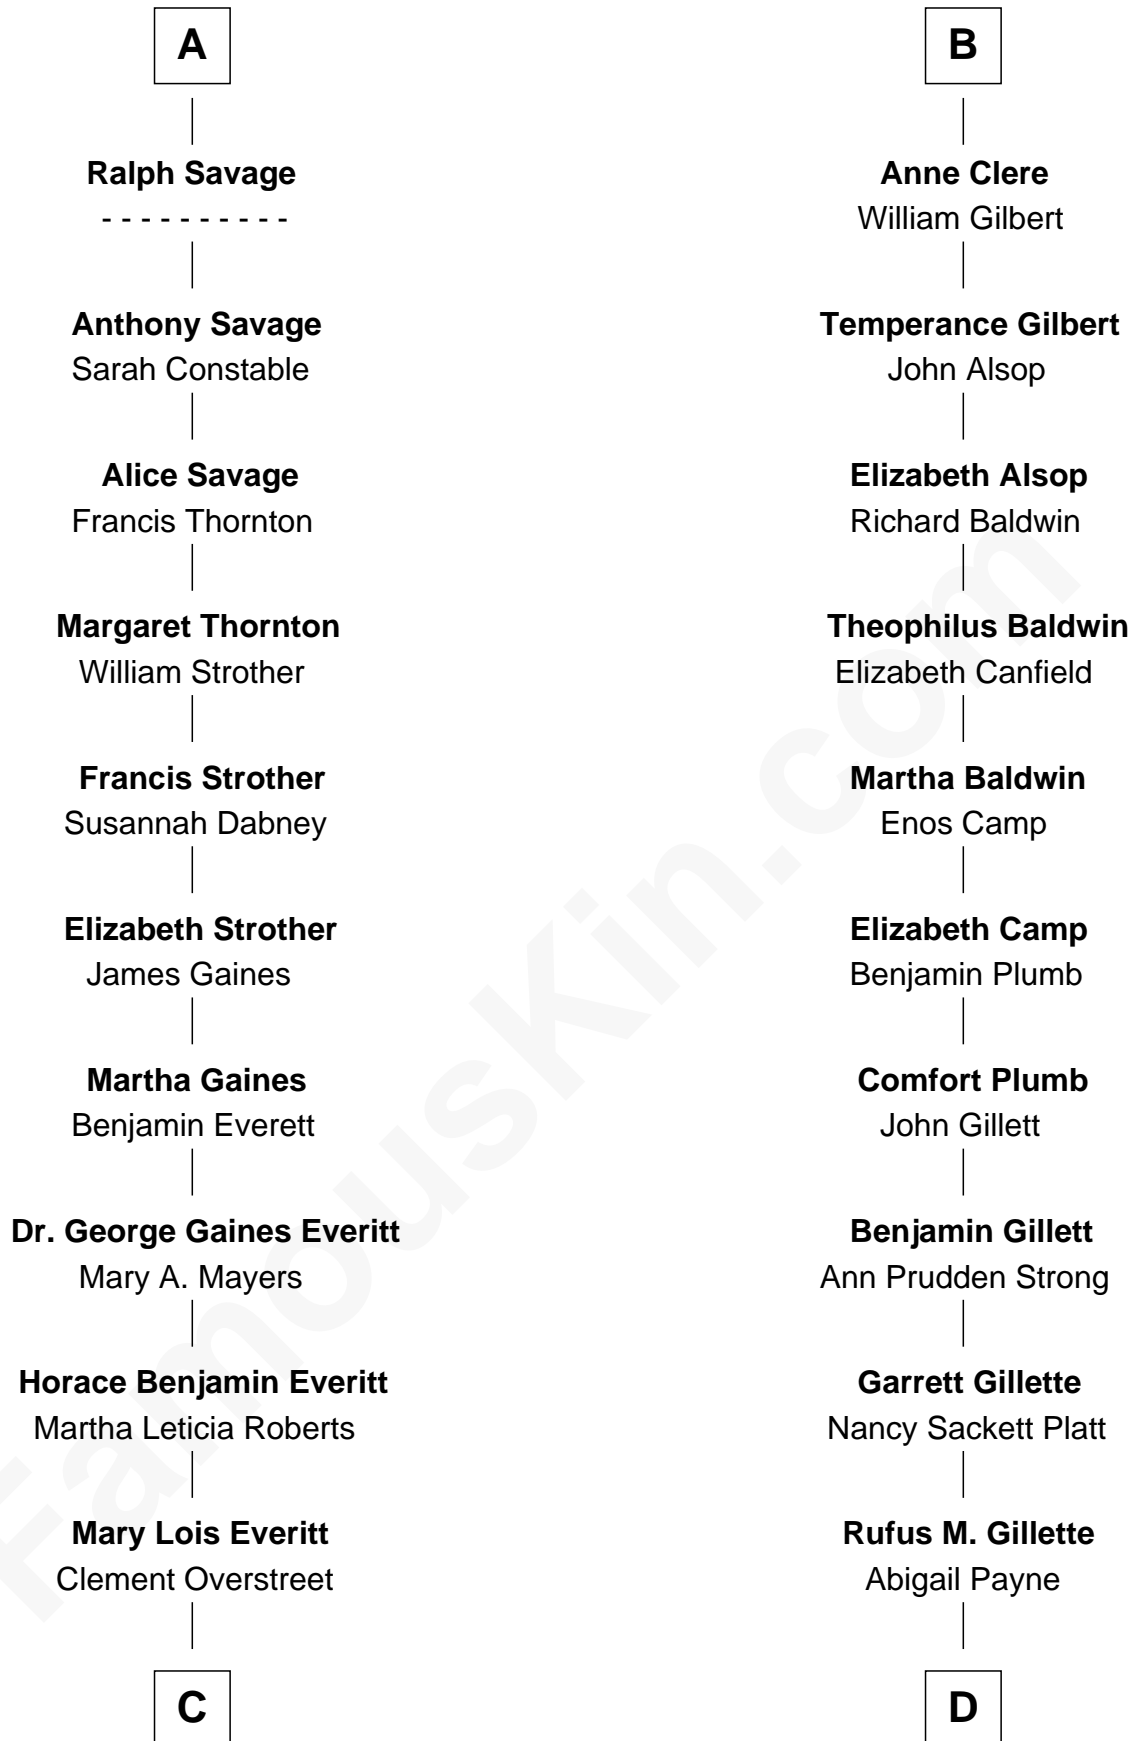

FamousKin.com Relationship Chart of

William H. Macy

TV and Movie Actor

18th cousin 2 times removed of

Treat Williams

TV & Movie Actor

Sir Richard Fitzalan

Elizabeth de Bohun

C

Lois Elizabeth Overstreet

William Hall Macy

William H. Macy

TV and Movie Actor

D

Mary Abigail Gillette

George Willey Andrew