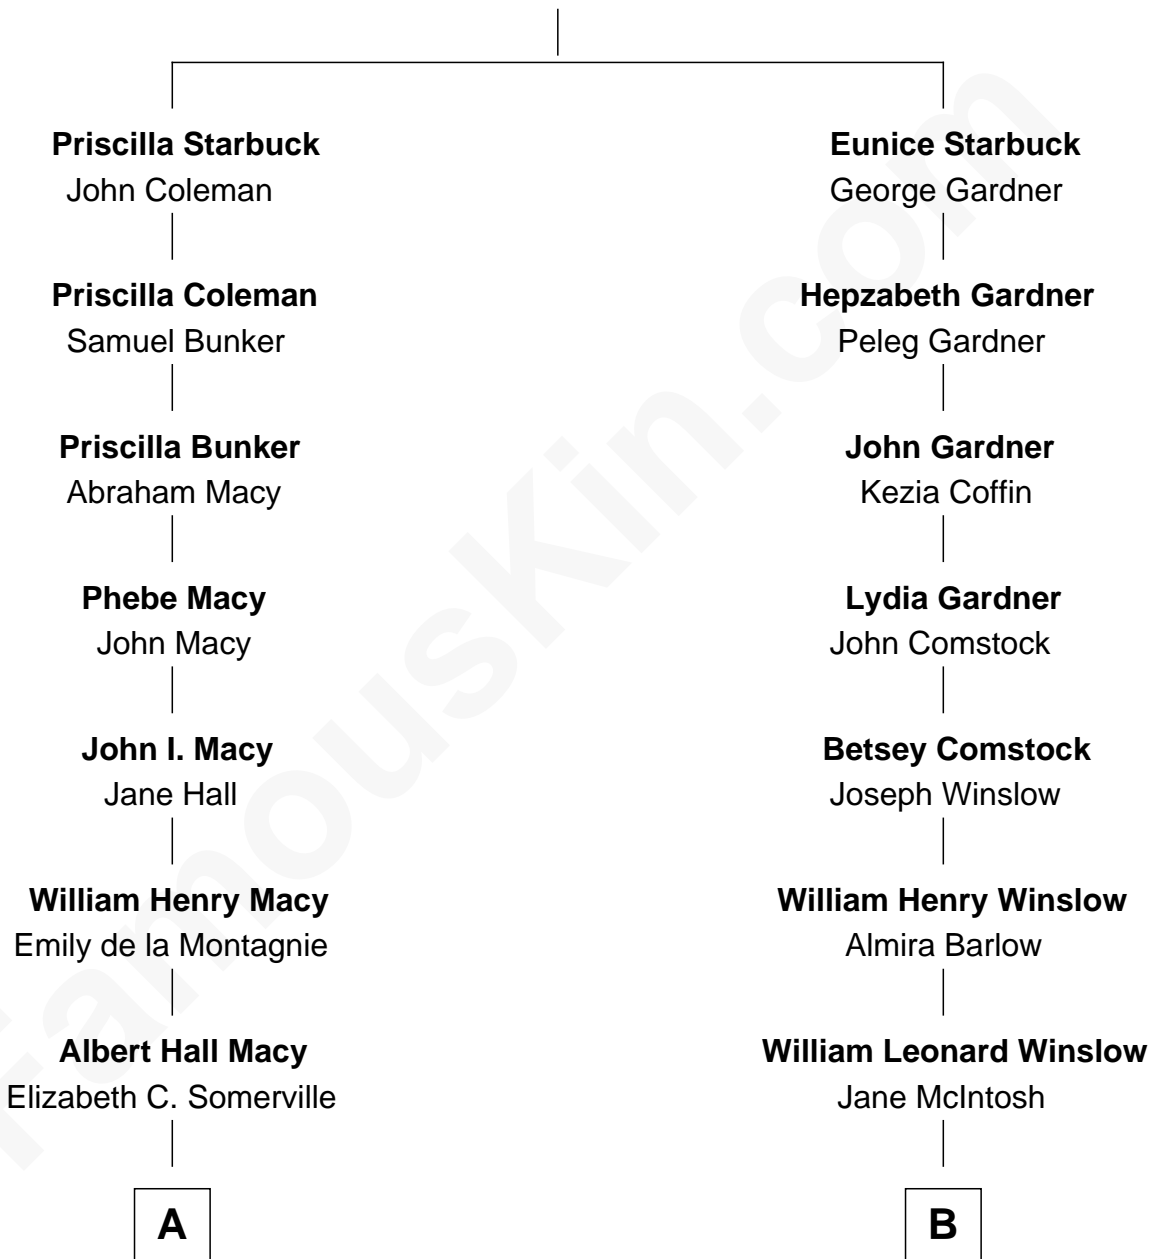

FamousKin.com Relationship Chart of

William H. Macy

TV and Movie Actor

8th cousin 1 time removed of

Kristine Rolofson

Harlequin Novelist

Nathaniel Starbuck

Mary Coffin

A

William Hall Macy
Lois Elizabeth Overstreet

William H. Macy
TV and Movie Actor

B

Lloyd Robert Winslow
Dorothy Grace Dandeno

Donald Lloyd Winslow
Ottis Mary Scheuermann

Kristine Rolofson
Harlequin Novelist

FamousKin.com