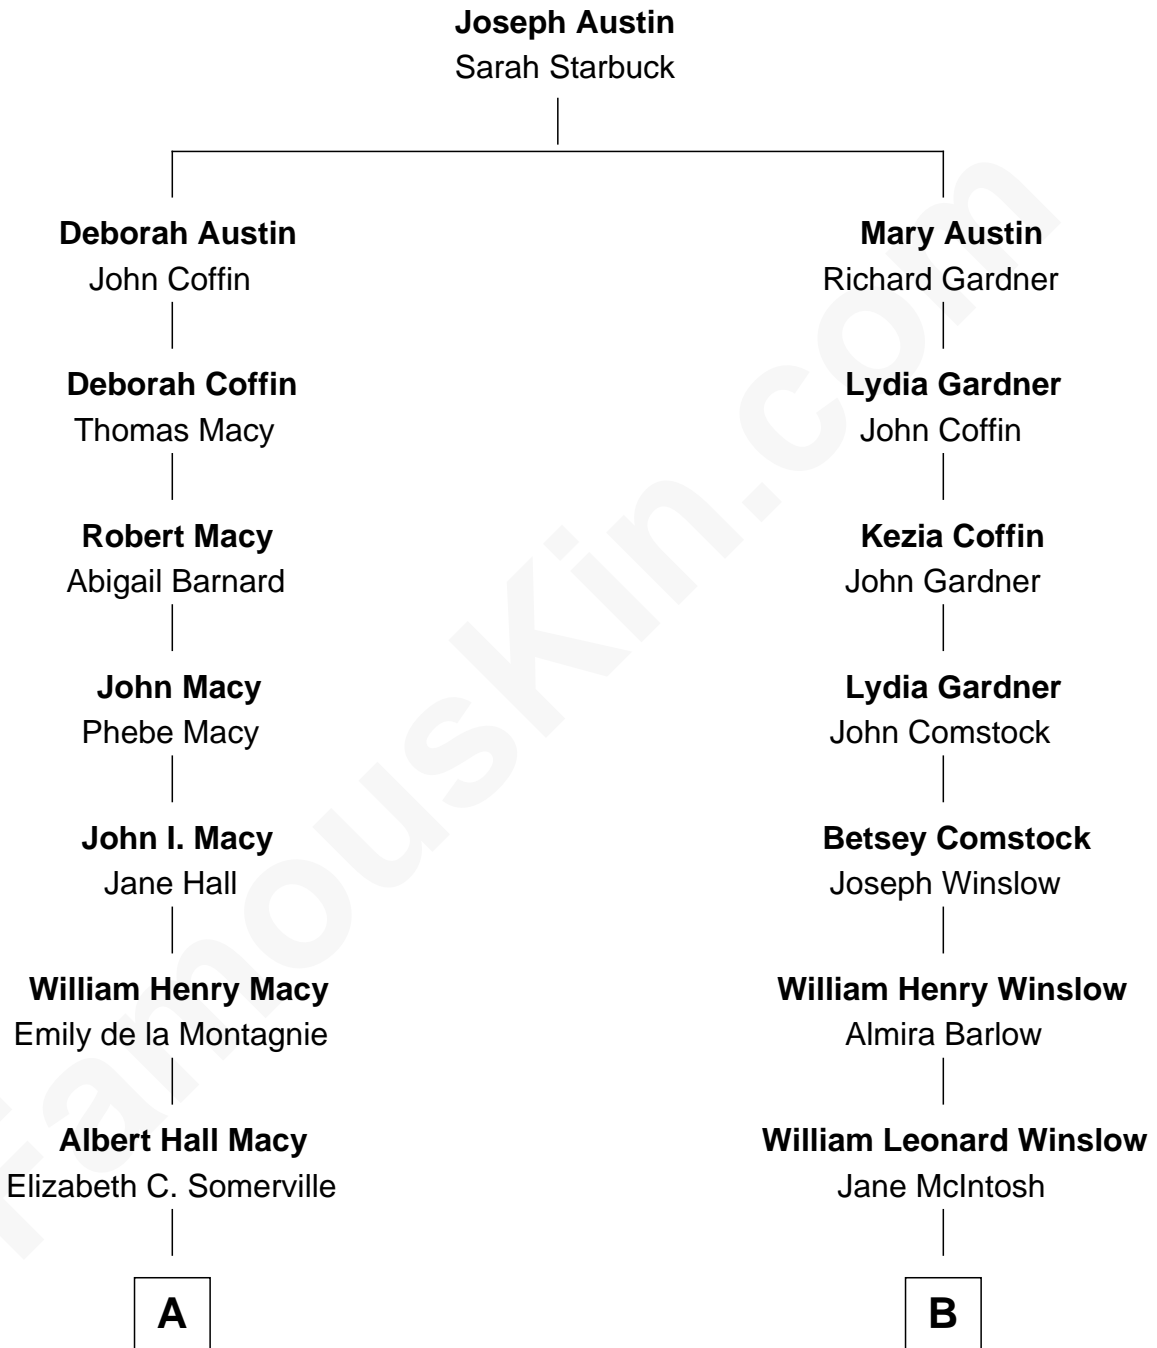

FamousKin.com Relationship Chart of

William H. Macy

TV and Movie Actor

8th cousin 1 time removed of

Kristine Rolofson

Harlequin Novelist

A

William Hall Macy
Lois Elizabeth Overstreet

William H. Macy
TV and Movie Actor

B

Lloyd Robert Winslow
Dorothy Grace Dandeno

Donald Lloyd Winslow
Ottis Mary Scheuermann

Kristine Rolofson
Harlequin Novelist

FamousKin.com