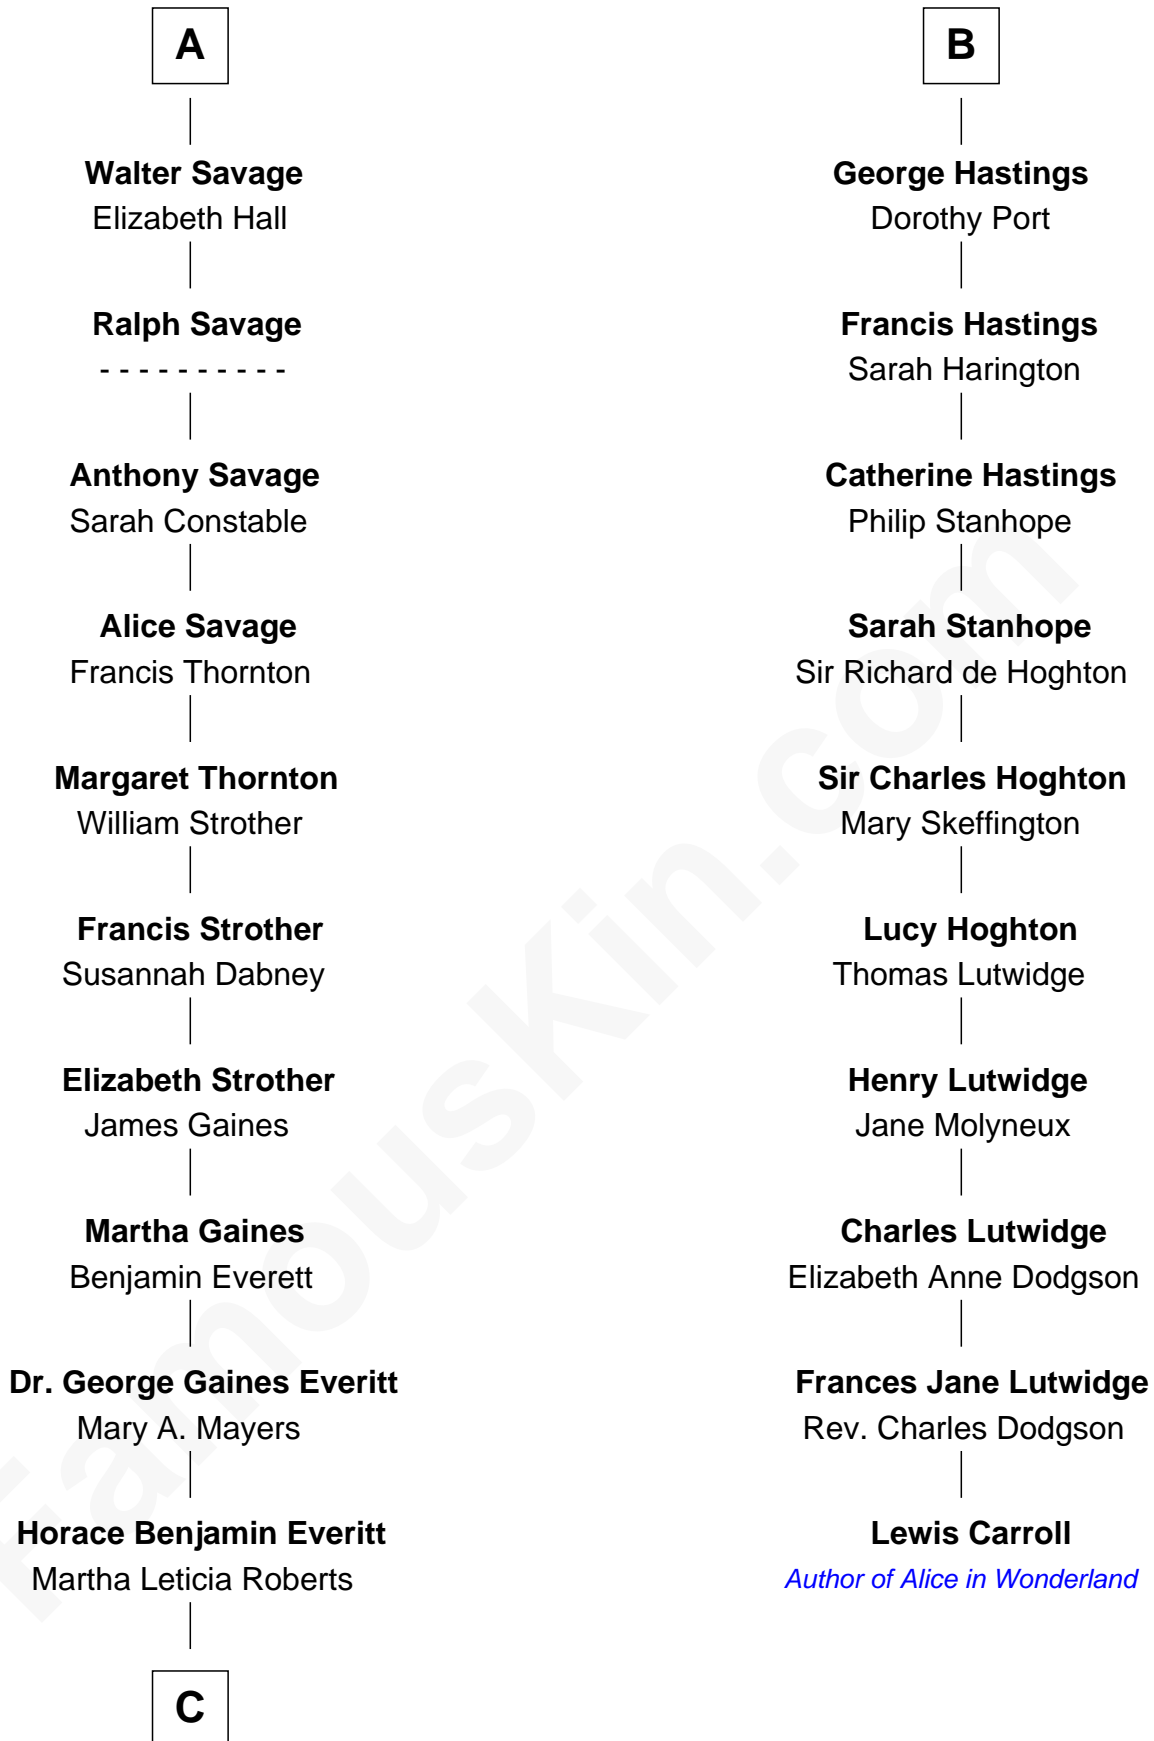

FamousKin.com Relationship Chart of

William H. Macy

TV and Movie Actor

16th cousin 3 times removed of

Lewis Carroll

Author of Alice in Wonderland

Richard Fitzalan
Eleanor Plantagenet

Sir Richard Fitzalan
Elizabeth de Bohun

Elizabeth Fitzalan
Sir Robert Goushill

Joan Goushill
Sir Thomas Stanley

Katherine Stanley
Sir John Savage

Sir Christopher Savage
Anne Stanley

Sir Christopher Savage
Anne Lygon

Francis Savage
Anne Sheldon

A

Alice Fitzalan
Sir Thomas de Holand

Margaret de Holand
Sir John Beaufort

Edmund Beaufort
Eleanor Beauchamp

Margaret Beaufort
Humphrey Stafford

Henry Stafford
Catherine Woodville

Anne Stafford
Sir George Hastings

Sir Francis Hastings
Katherine Pole

B

C

—
Mary Lois Everitt
Clement Overstreet

—
Lois Elizabeth Overstreet
William Hall Macy

—
William H. Macy
TV and Movie Actor

FamousKin.com