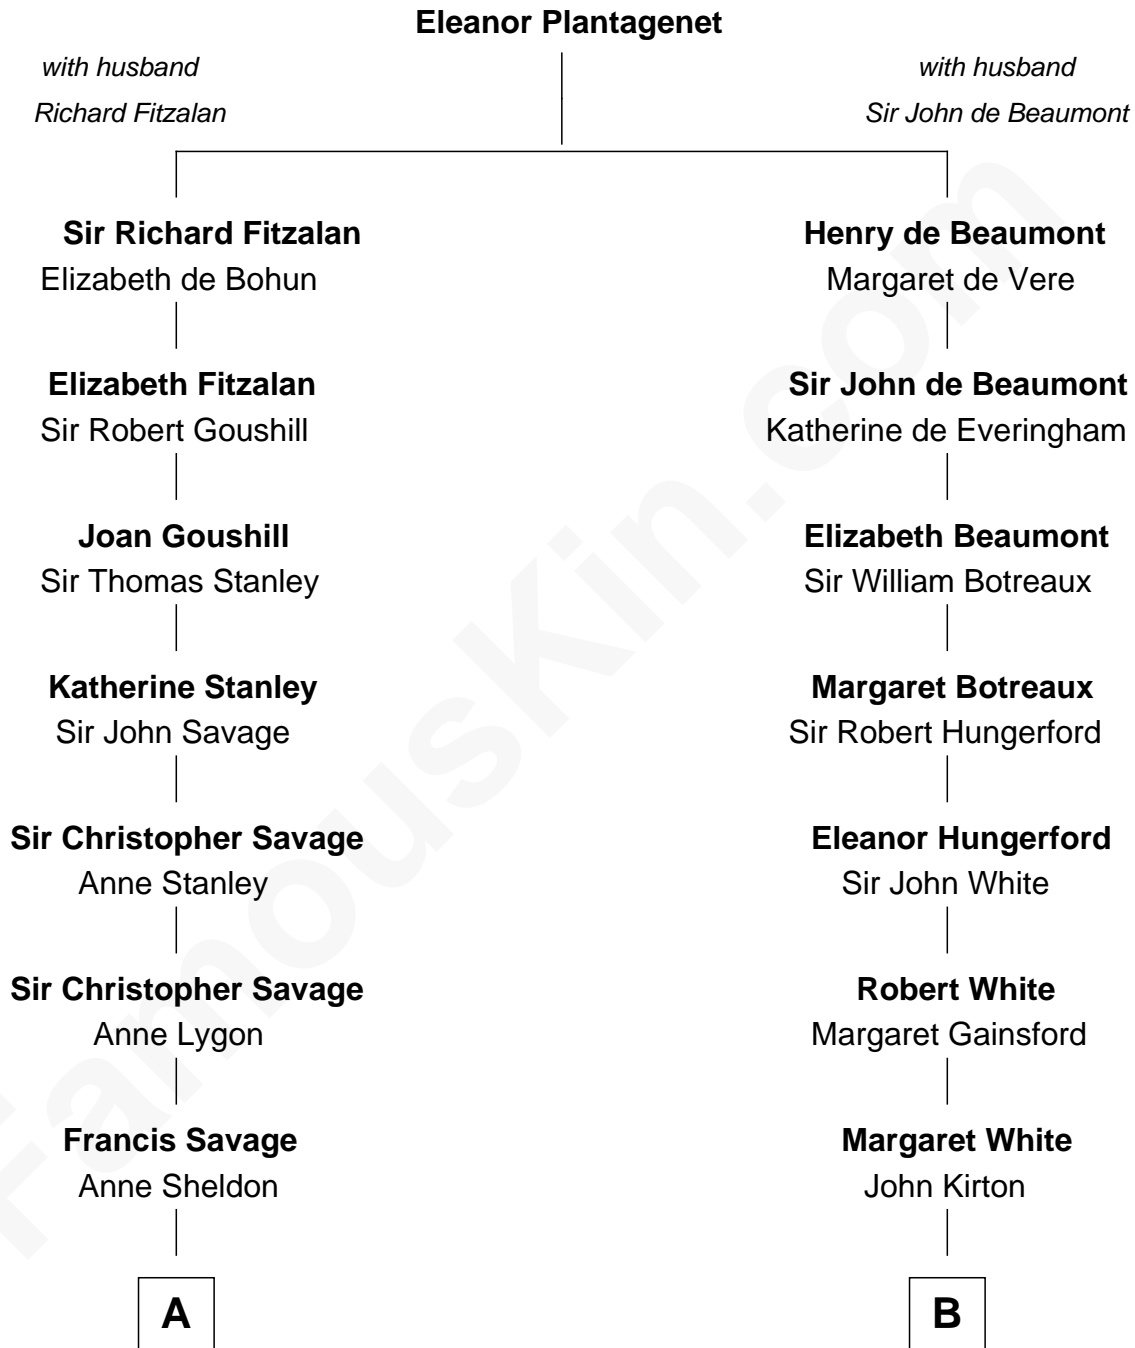

FamousKin.com Relationship Chart of

William H. Macy
TV and Movie Actor

19th cousin of

Susana Ferrari Billinghurst
Argentine Aviation Pioneer

C

Mary Lois Everitt
Clement Overstreet

Lois Elizabeth Overstreet
William Hall Macy

William H. Macy
TV and Movie Actor

D

Lisandro Billinghurst
Ana Kidd

Rosa Laureana Billinghurst
Alfredo Ferrari

Susana Ferrari Billinghurst
Argentine Aviation Pioneer

FamousKin.com