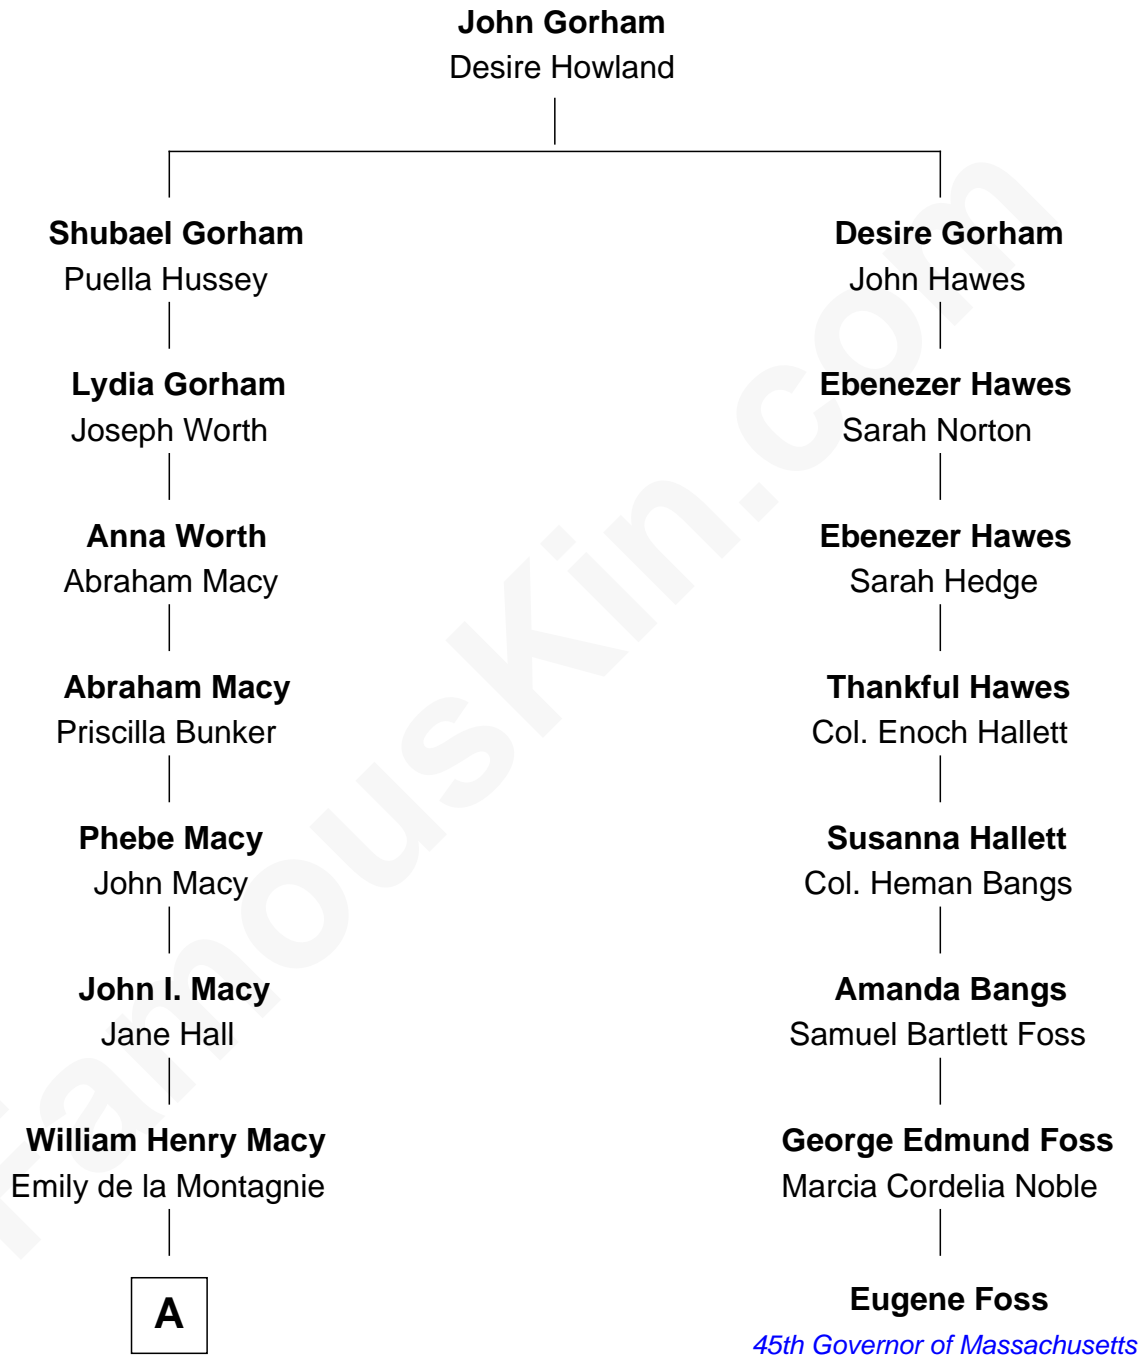

# FamousKin.com Relationship Chart of

**William H. Macy**

*TV and Movie Actor*

7th cousin 2 times removed of

**Eugene Foss**

*45th Governor of Massachusetts*

**A**

—  
**Albert Hall Macy**  
Elizabeth C. Somerville

—  
**William Hall Macy**  
Lois Elizabeth Overstreet

—  
**William H. Macy**  
*TV and Movie Actor*

FamousKin.com