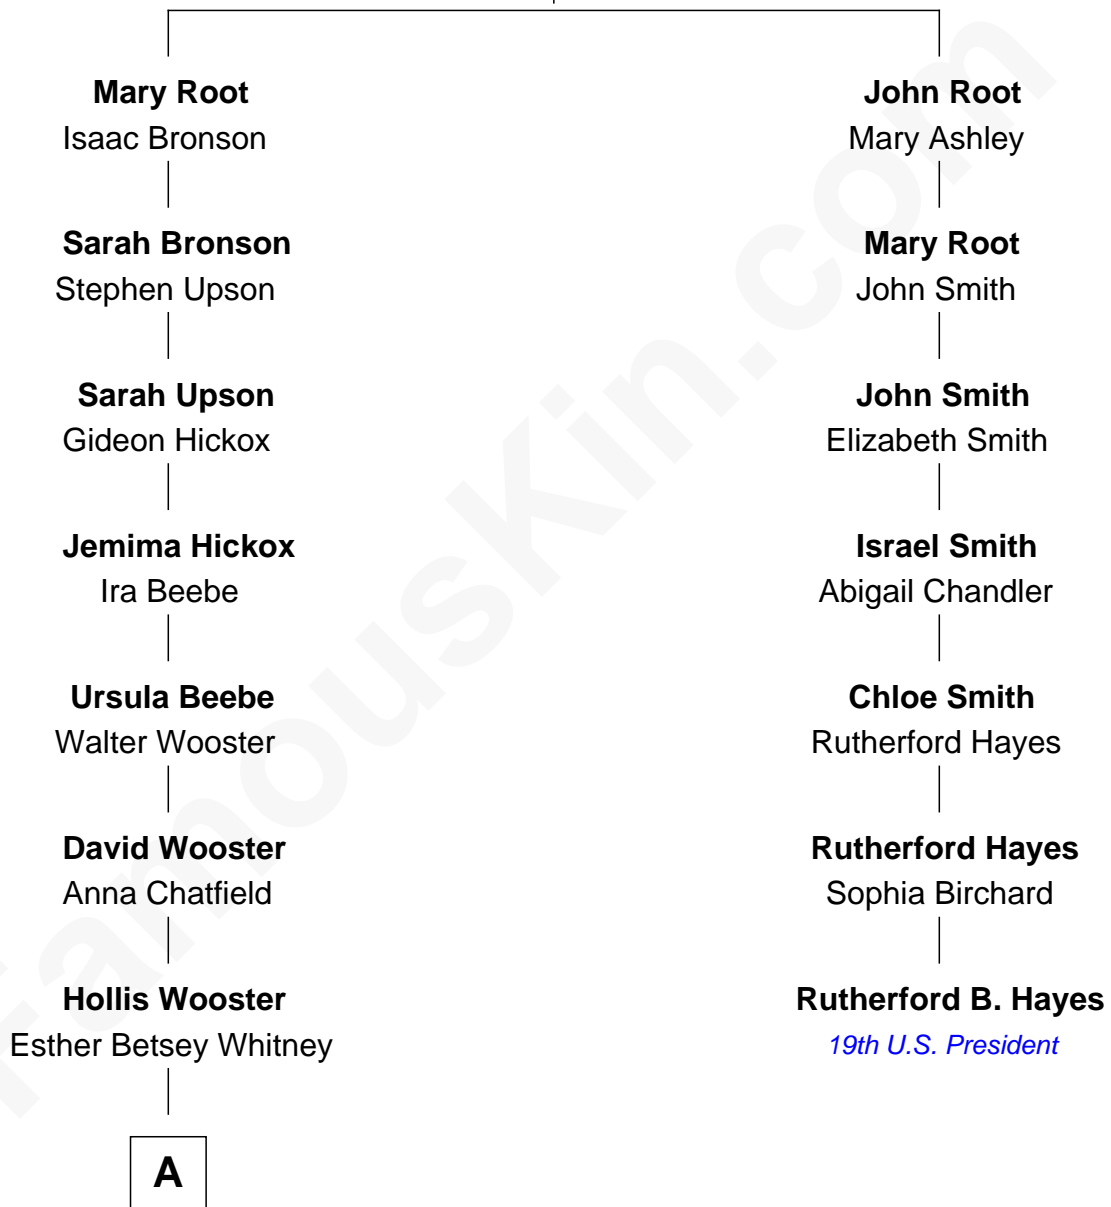

FamousKin.com Relationship Chart of

Felicity Huffman

TV & Movie Actress

6th cousin 4 times removed of

Rutherford B. Hayes

19th U.S. President

John Root
Mary Kilbourn

A

—
Effie Grace Wooster
Frederick Solyman Brown

—
Grace Brown
Frank H. Maher

—
Roger Tallman Maher
Grace Valle Ewing

—
Felicity Huffman
TV & Movie Actress

FamousKin.com