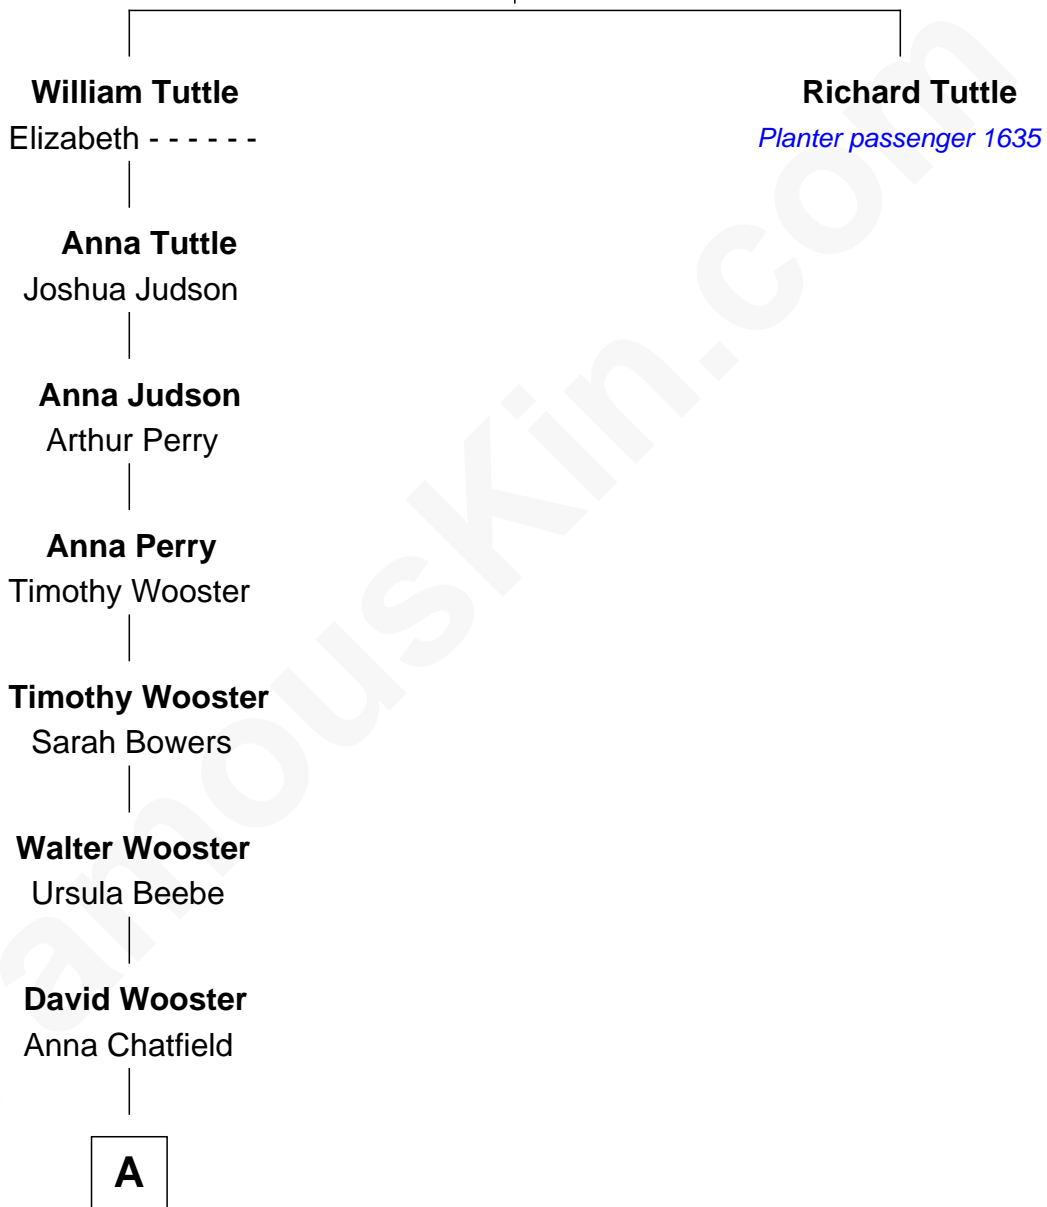

FamousKin.com Relationship Chart of

Felicity Huffman

TV & Movie Actress

9th great-grandniece of

Richard Tuttle

(c1593 - 1640) Planter passenger 1635

Simon Tuttle

Isabel Wells

A

—
Hollis Wooster
Esther Betsey Whitney

—
Effie Grace Wooster
Frederick Solyman Brown

—
Grace Brown
Frank H. Maher

—
Roger Tallman Maher
Grace Valle Ewing

—
Felicity Huffman
TV & Movie Actress