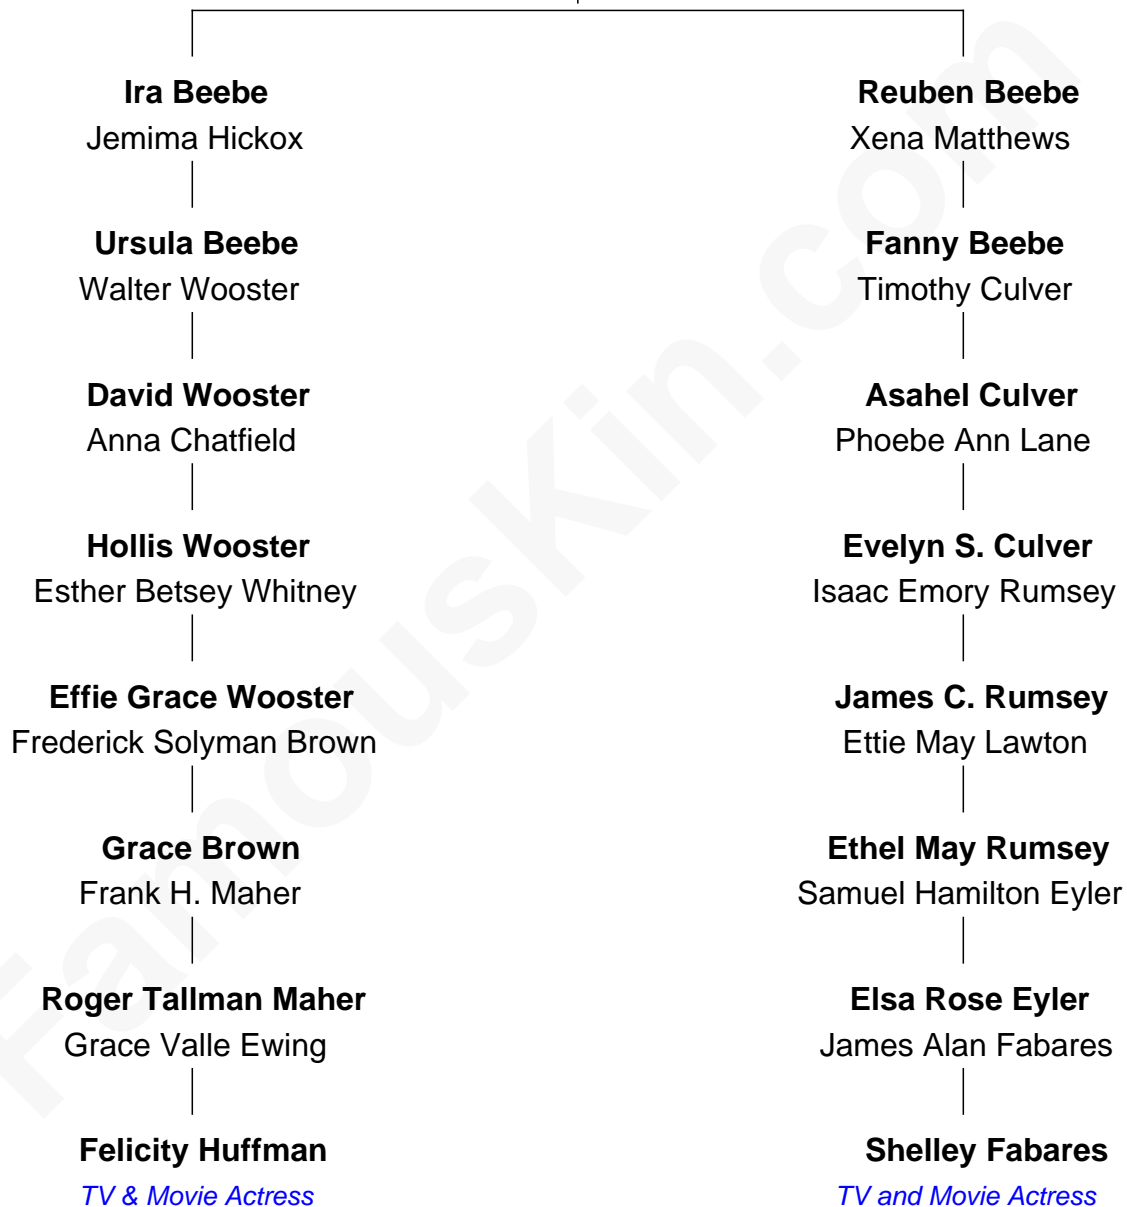

FamousKin.com Relationship Chart of

Felicity Huffman

TV & Movie Actress

7th cousin of

Shelley Fabares

TV and Movie Actress

Jonathan Beebe

Hannah Lewis

Shelley Fabares photo by [Alan Light](#) (CC BY 2.0)