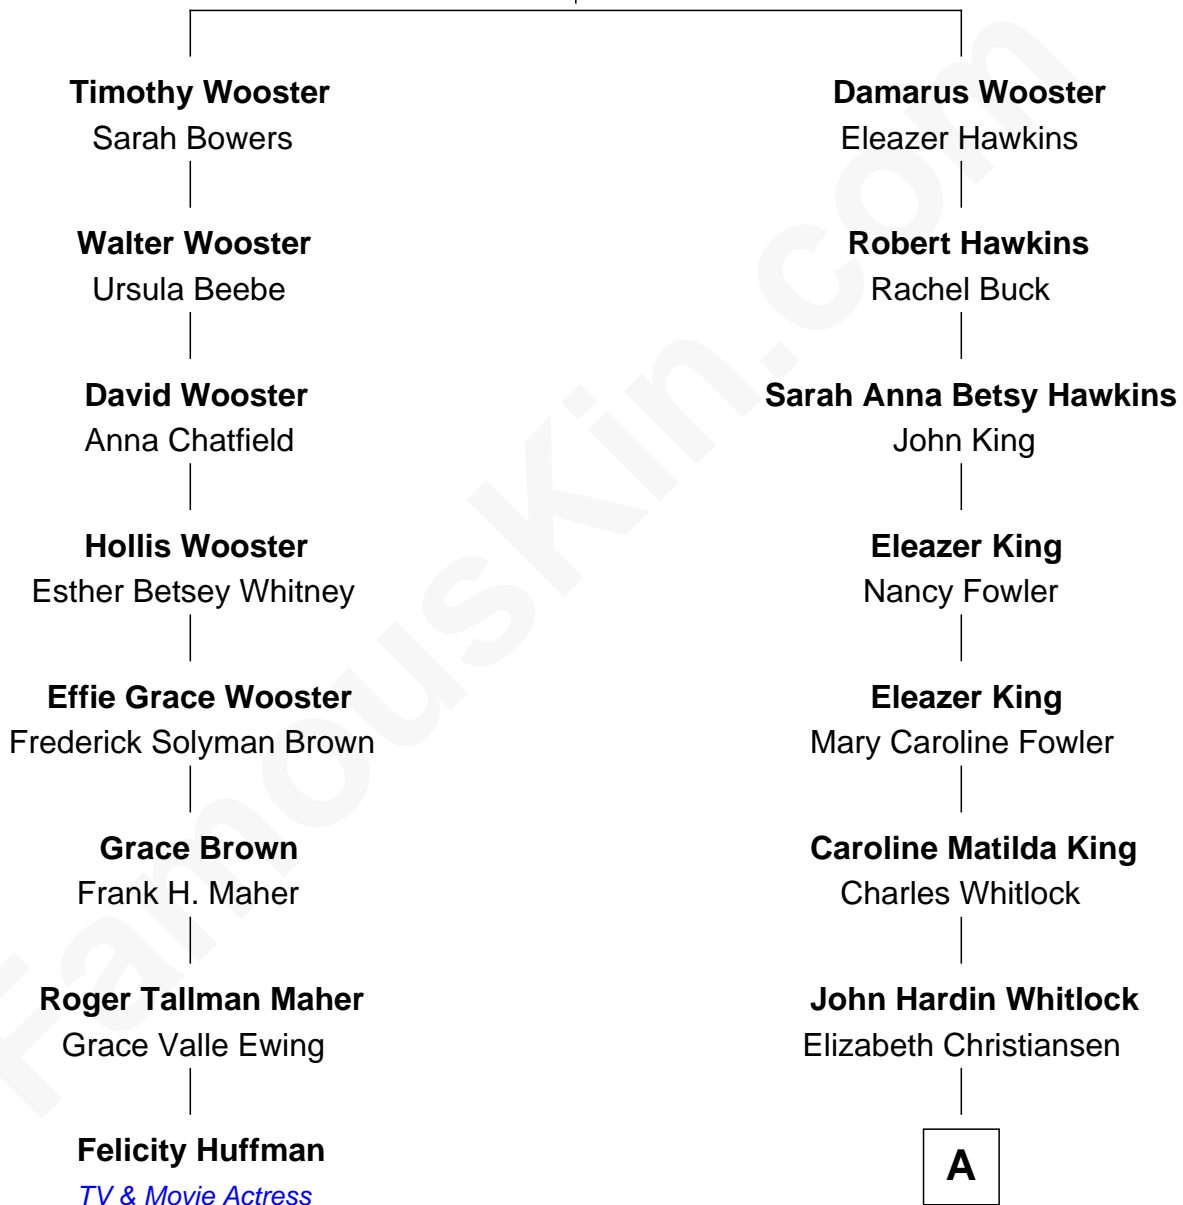

FamousKin.com Relationship Chart of

Felicity Huffman

TV & Movie Actress

7th cousin 3 times removed of

Gary Herbert

17th Governor of Utah

Timothy Wooster

Anna Perry

A

Elizabeth Maybell Whitlock

Wilford Lewis Breinholt

Mable Elizabeth Breinholt

Glenn Mackey Boley

Carol Boley

Paul Richard Peters

Gary Herbert

17th Governor of Utah

FamousKin.com