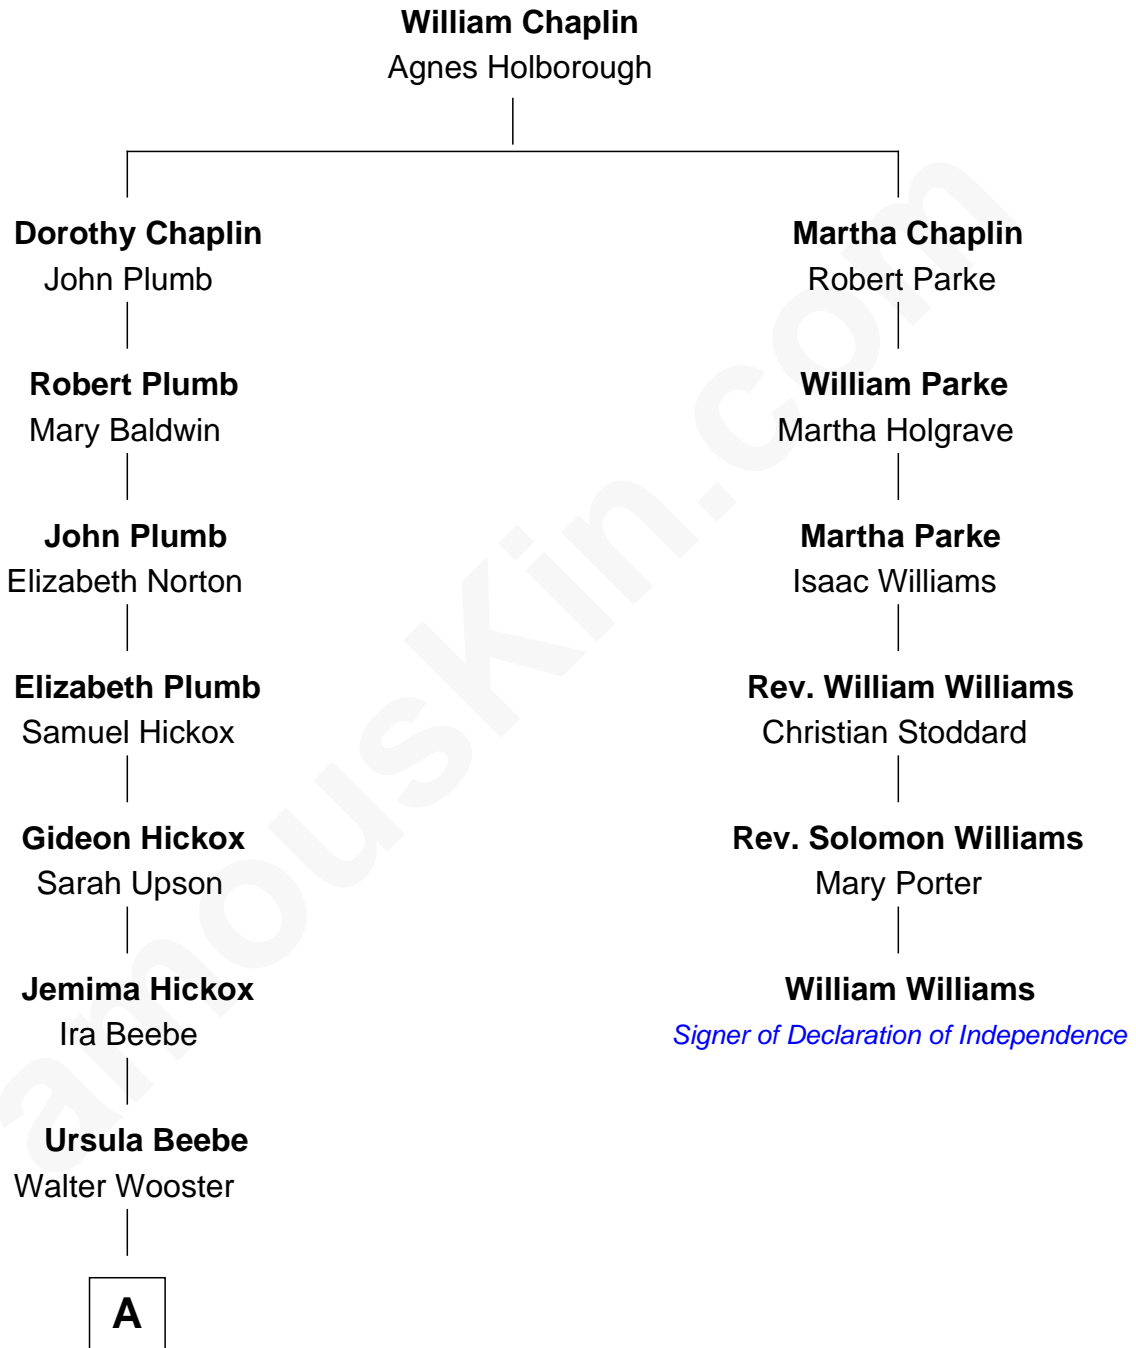

# FamousKin.com Relationship Chart of

**Felicity Huffman**

*TV & Movie Actress*

5th cousin 7 times removed of

**William Williams**

*Signer of the Declaration of Independence*

**A**

—  
**David Wooster**

Anna Chatfield

—  
**Hollis Wooster**

Esther Betsey Whitney

—  
**Effie Grace Wooster**

Frederick Solyman Brown

—  
**Grace Brown**

Frank H. Maher

—  
**Roger Tallman Maher**