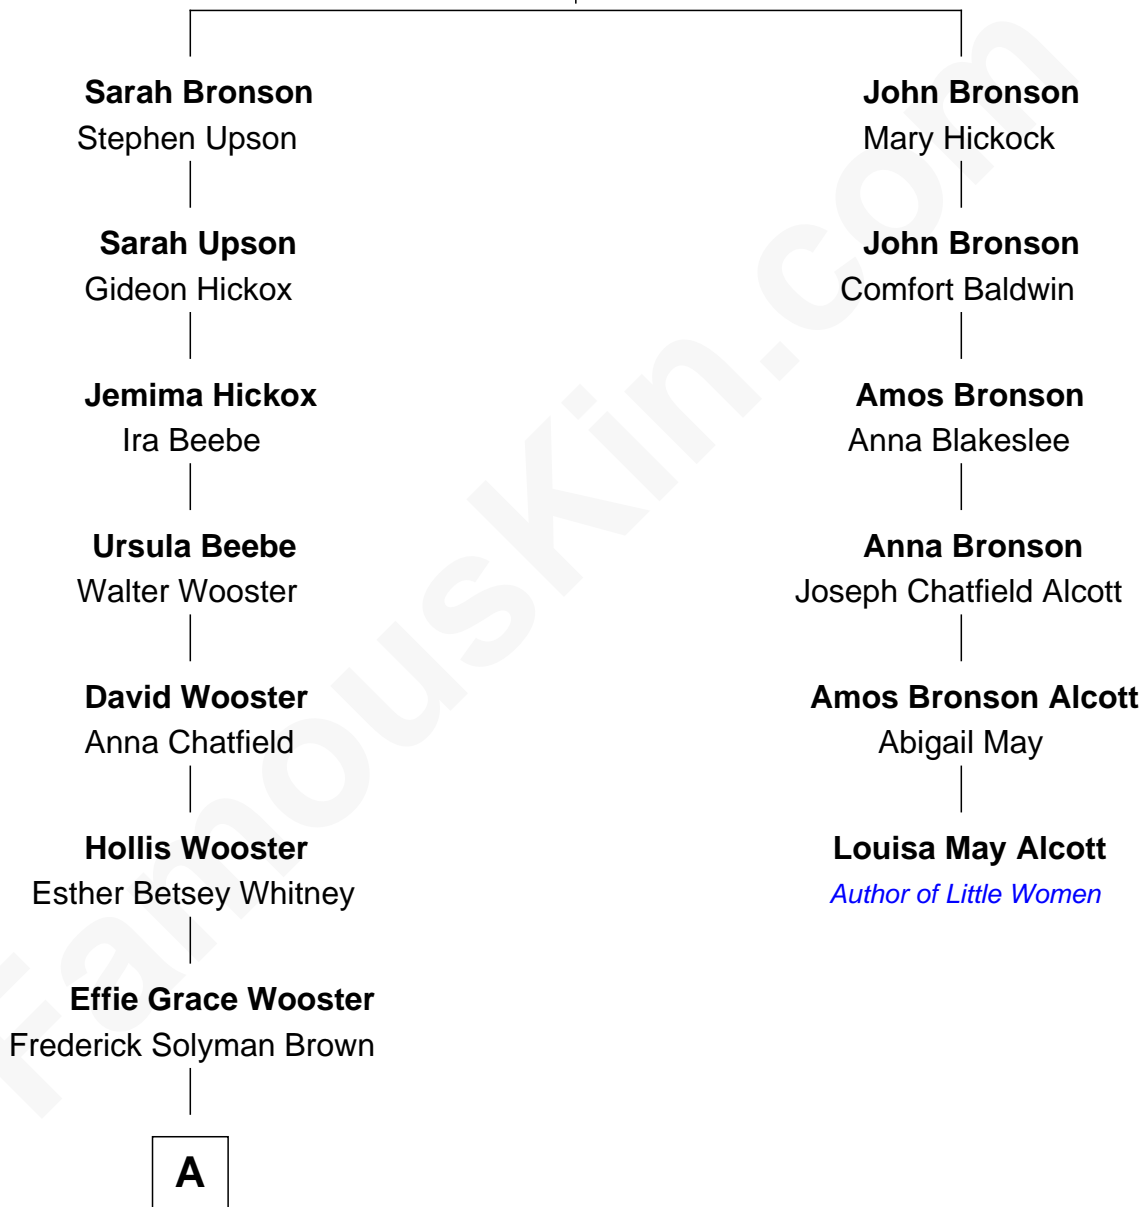

# FamousKin.com Relationship Chart of

**Felicity Huffman**

*TV & Movie Actress*

5th cousin 4 times removed of

**Louisa May Alcott**

*Author of Little Women*

**Isaac Bronson**

Mary Root

**A**

—  
**Grace Brown**  
Frank H. Maher

—  
**Roger Tallman Maher**  
Grace Valle Ewing

—  
**Felicity Huffman**  
*TV & Movie Actress*

FamousKin.com