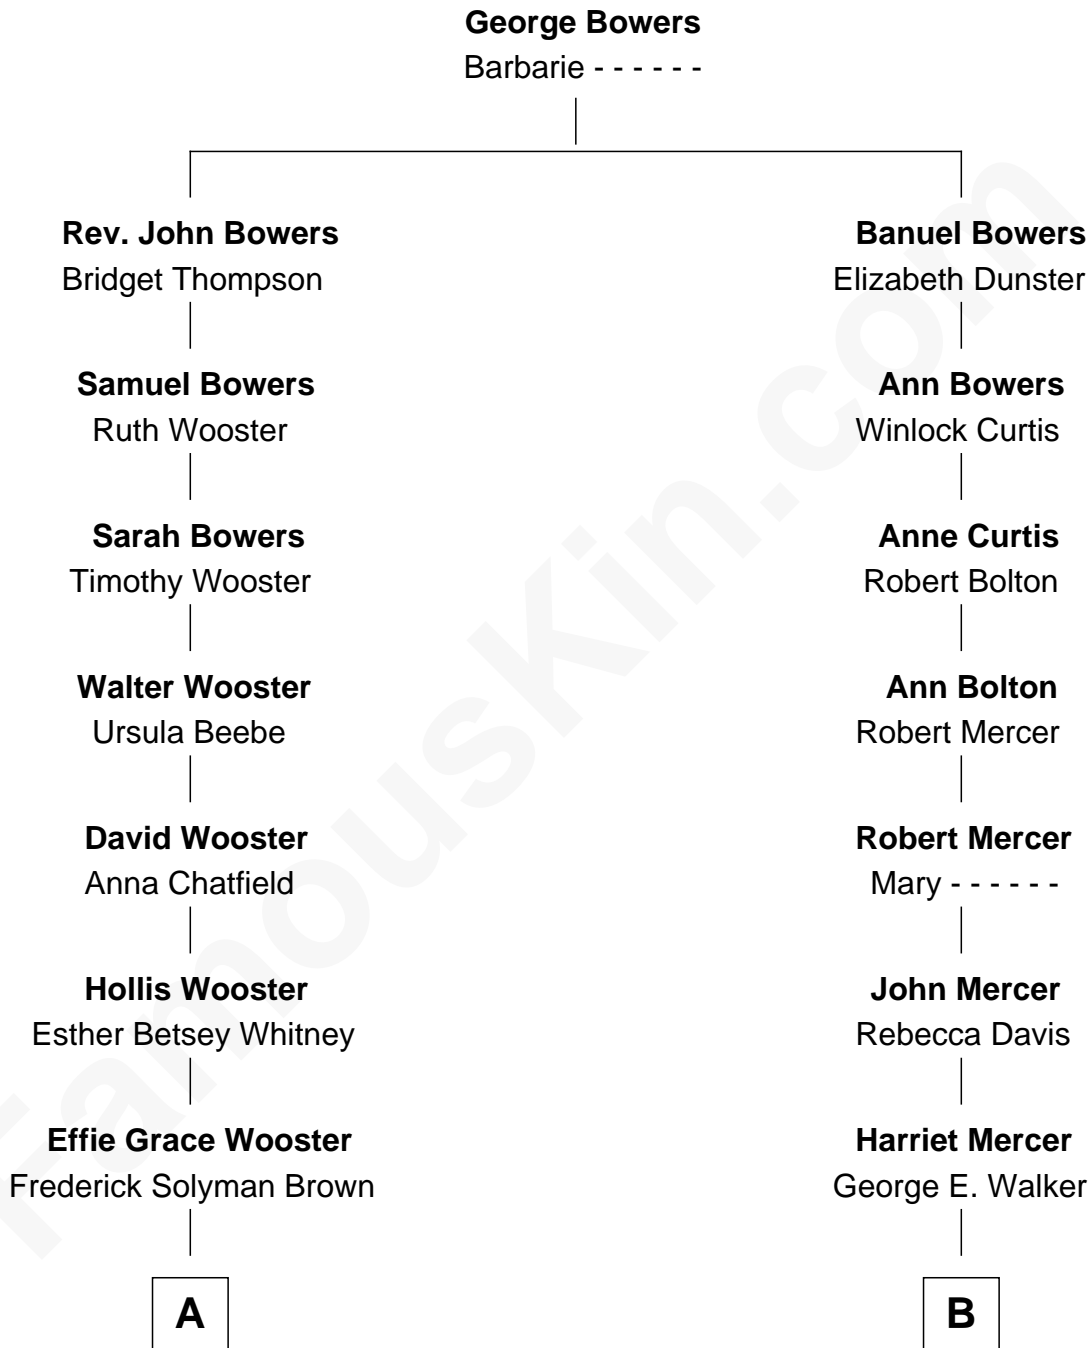

FamousKin.com Relationship Chart of

Felicity Huffman

TV & Movie Actress

9th cousin 2 times removed of

George W. Bush

43rd U.S. President

A

Grace Brown
Frank H. Maher

Roger Tallman Maher
Grace Valle Ewing

Felicity Huffman
TV & Movie Actress

B

David Davis Walker
Martha Adela Beaky

George Herbert Walker
Lucretia Wear

Dorothy Wear Walker
Prescott Sheldon Bush

George Herbert Walker Bush
Barbara Pierce

George W. Bush
43rd U.S. President