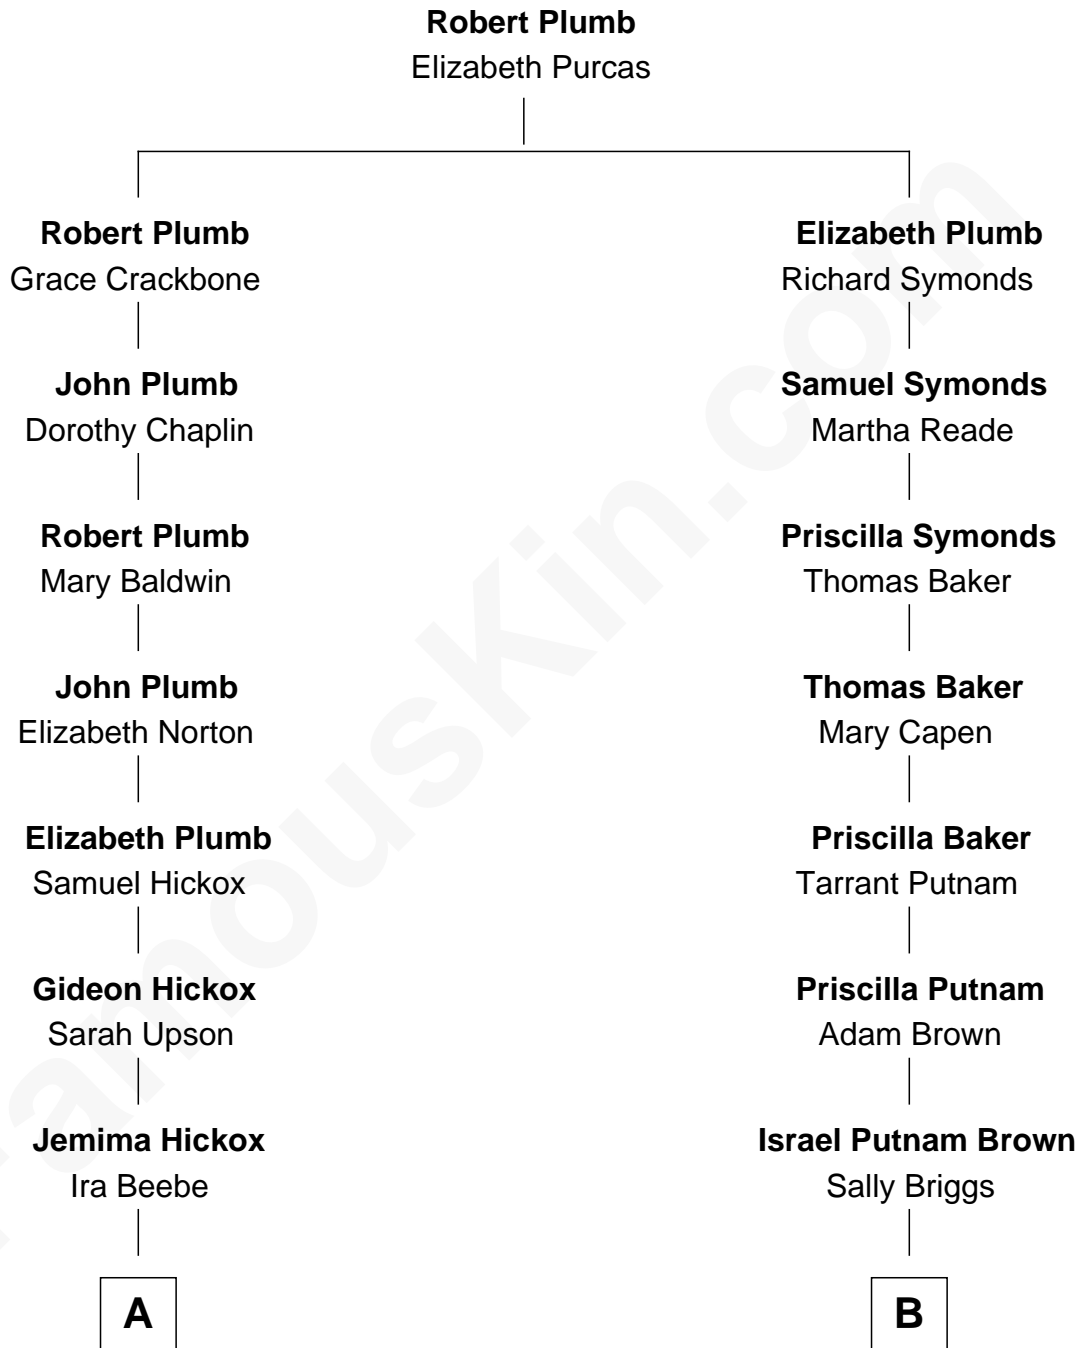

FamousKin.com Relationship Chart of

Felicity Huffman

TV & Movie Actress

10th cousin 3 times removed of

Calvin Coolidge

30th U.S. President

A

Ursula Beebe
Walter Wooster

David Wooster
Anna Chatfield

Hollis Wooster
Esther Betsey Whitney

Effie Grace Wooster
Frederick Solyman Brown

Grace Brown
Frank H. Maher

Roger Tallman Maher
Grace Valle Ewing

Felicity Huffman
TV & Movie Actress