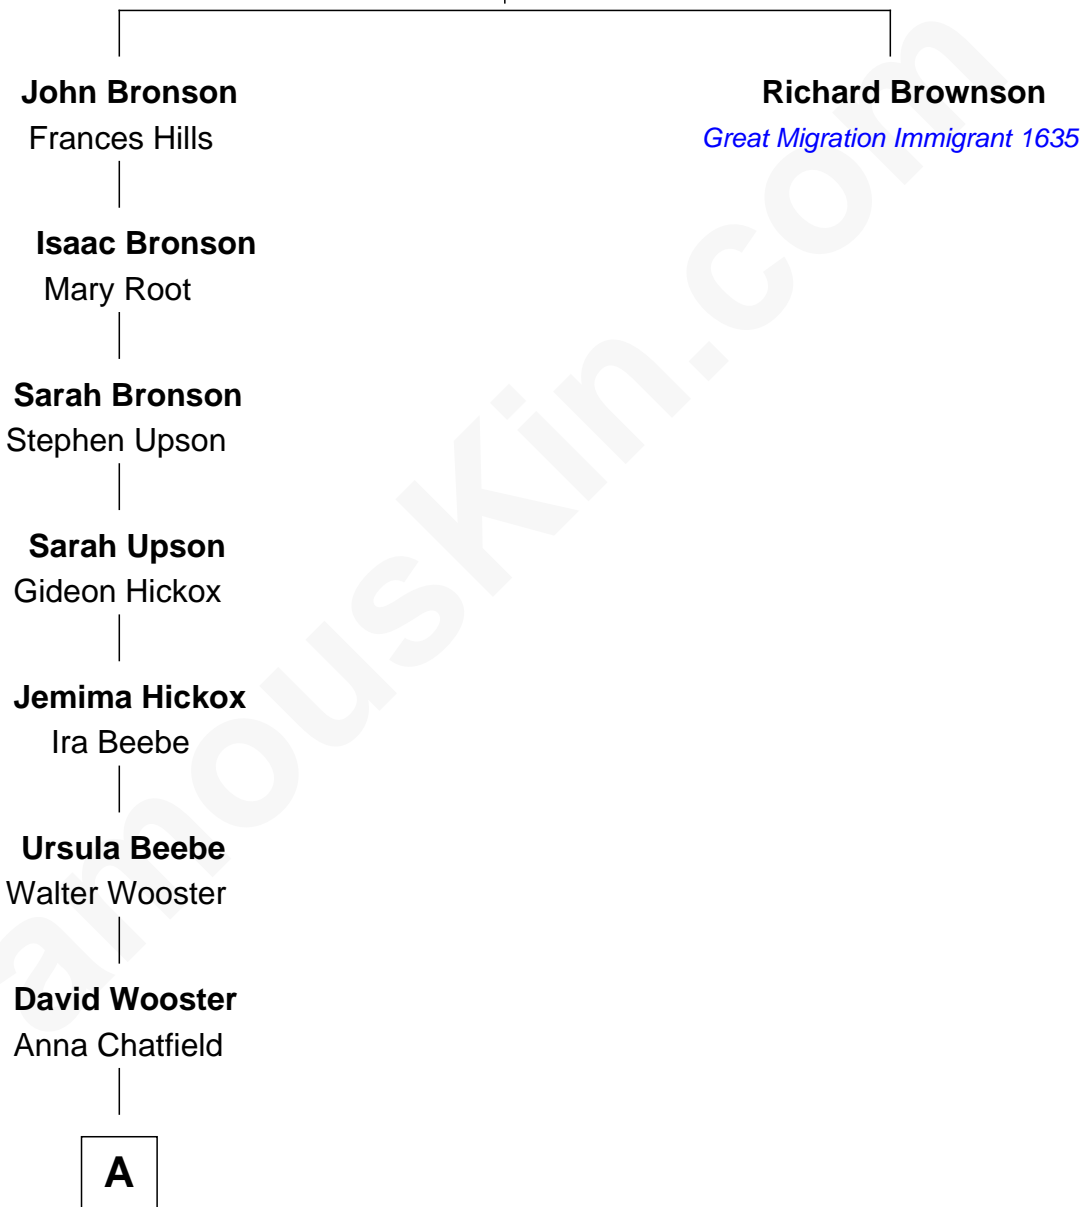

FamousKin.com Relationship Chart of

Felicity Huffman

TV & Movie Actress

9th great-grandniece of

Richard Brownson

(c1615 - c1687) Great Migration Immigrant 1635

Roger Brownson

Mary Underwood

A

Hollis Wooster
Esther Betsey Whitney

Effie Grace Wooster
Frederick Solyman Brown

Grace Brown
Frank H. Maher

Roger Tallman Maher
Grace Valle Ewing

Felicity Huffman
TV & Movie Actress

FamousKin.com