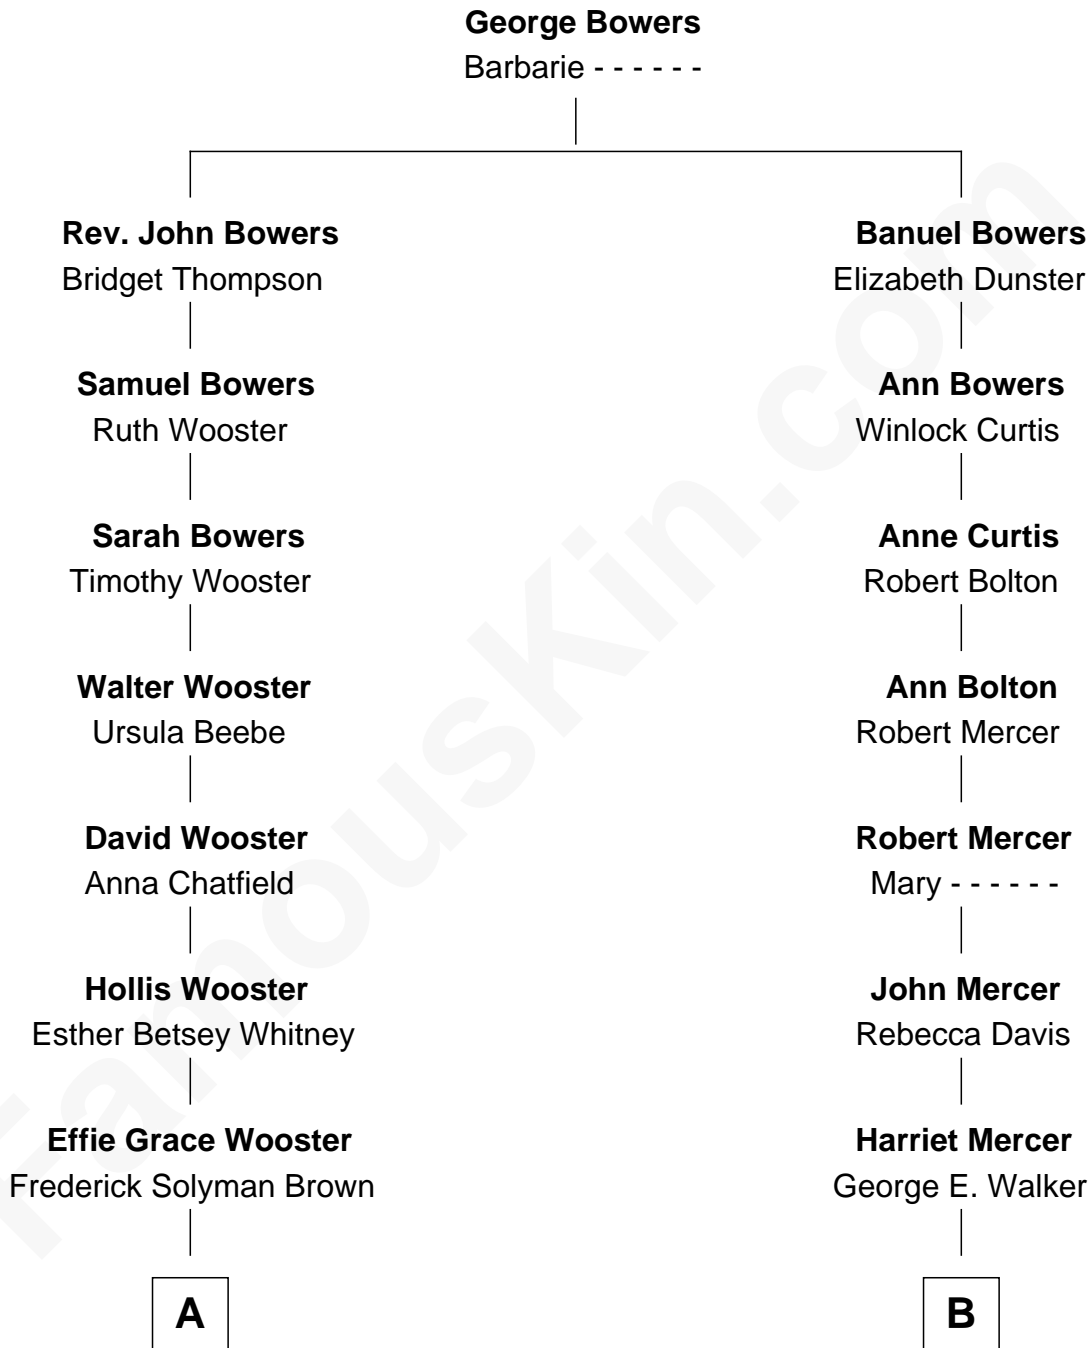

# FamousKin.com Relationship Chart of

**Felicity Huffman**

*TV & Movie Actress*

9th cousin 2 times removed of

**Jeb Bush**

*43rd Governor of Florida*

**A**

**Grace Brown**  
Frank H. Maher

**Roger Tallman Maher**  
Grace Valle Ewing

**Felicity Huffman**  
*TV & Movie Actress*

**B**

**David Davis Walker**  
Martha Adela Beaky

**George Herbert Walker**  
Lucretia Wear

**Dorothy Wear Walker**  
Prescott Sheldon Bush

**George Herbert Walker Bush**  
Barbara Pierce

**Jeb Bush**  
*43rd Governor of Florida*