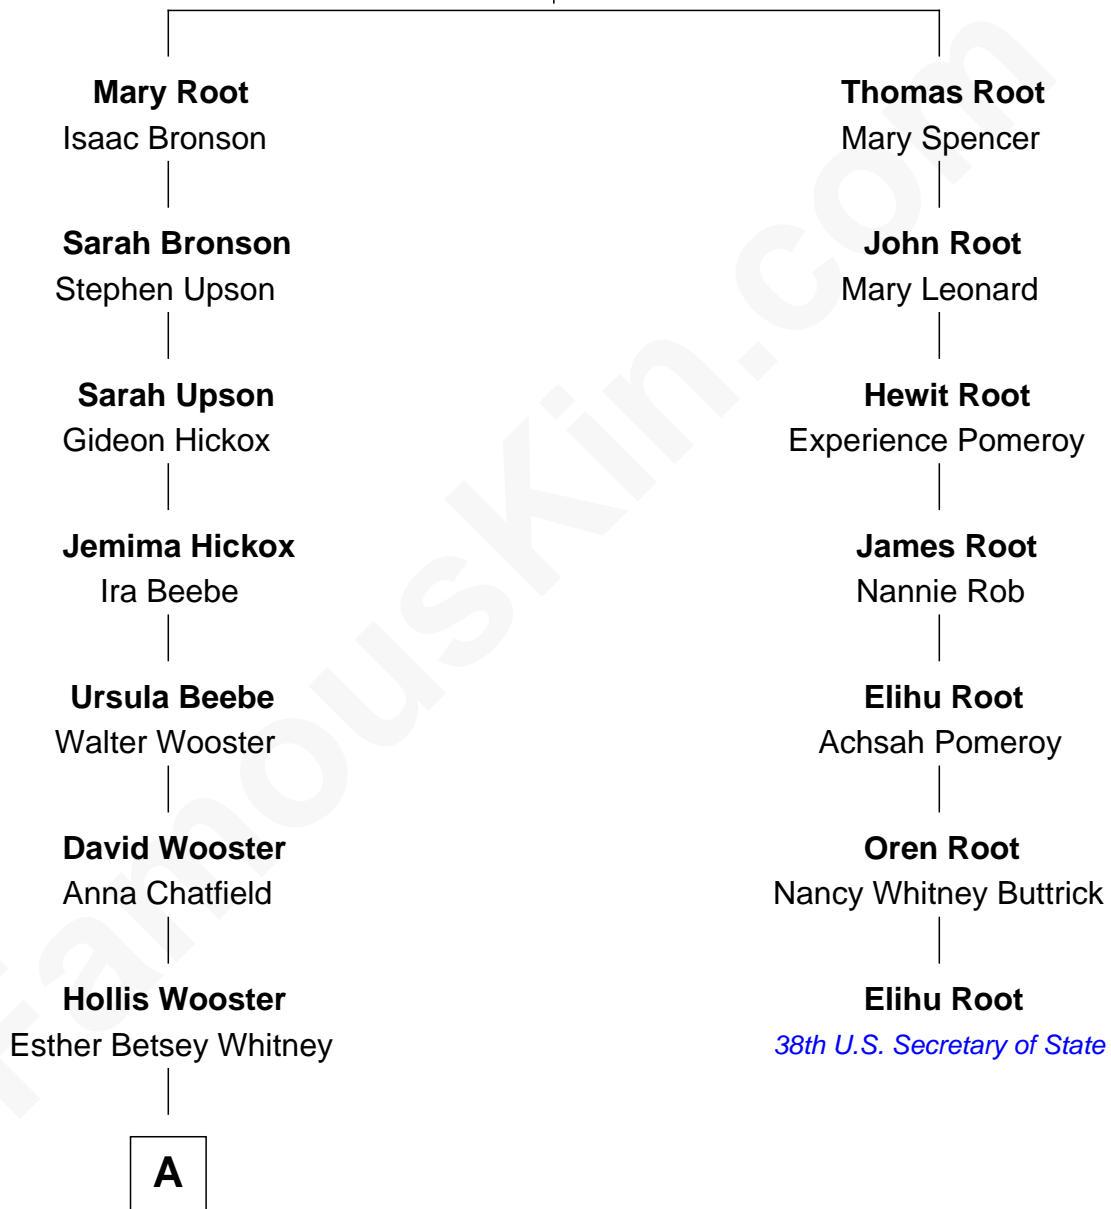

# FamousKin.com Relationship Chart of

**Felicity Huffman**

TV & Movie Actress

6th cousin 4 times removed of

**Elihu Root**

38th U.S. Secretary of State

**John Root**  
Mary Kilbourn

**A**

—  
**Effie Grace Wooster**  
Frederick Solyman Brown

—  
**Grace Brown**  
Frank H. Maher

—  
**Roger Tallman Maher**  
Grace Valle Ewing

—  
**Felicity Huffman**  
*TV & Movie Actress*

FamousKin.com