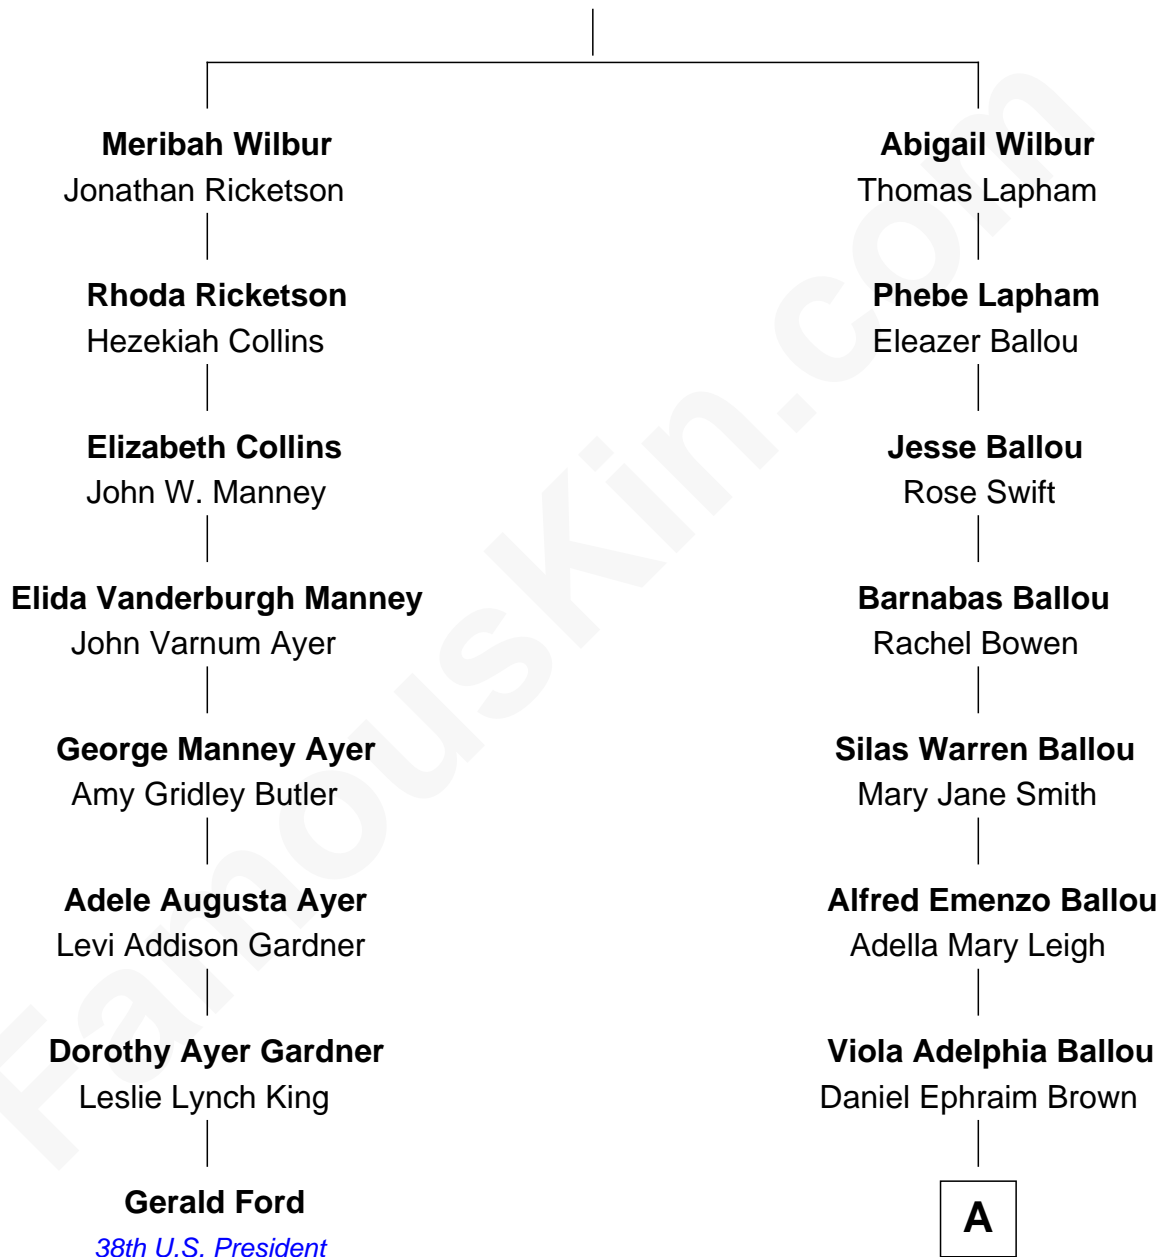

# FamousKin.com Relationship Chart of

**Gerald Ford**

*38th U.S. President*

7th cousin 3 times removed of

**Brandon Routh**

*TV and Movie Actor*

**Benjamin Wilbur**

Elizabeth Head

A

Leigh Alfred Brown

Edith Bell Brandon

Viola Lorraine Brown

John Junior Lear

Catherine LaVaughn Lear

Ronald Ray Routh

Brandon Routh

*TV and Movie Actor*