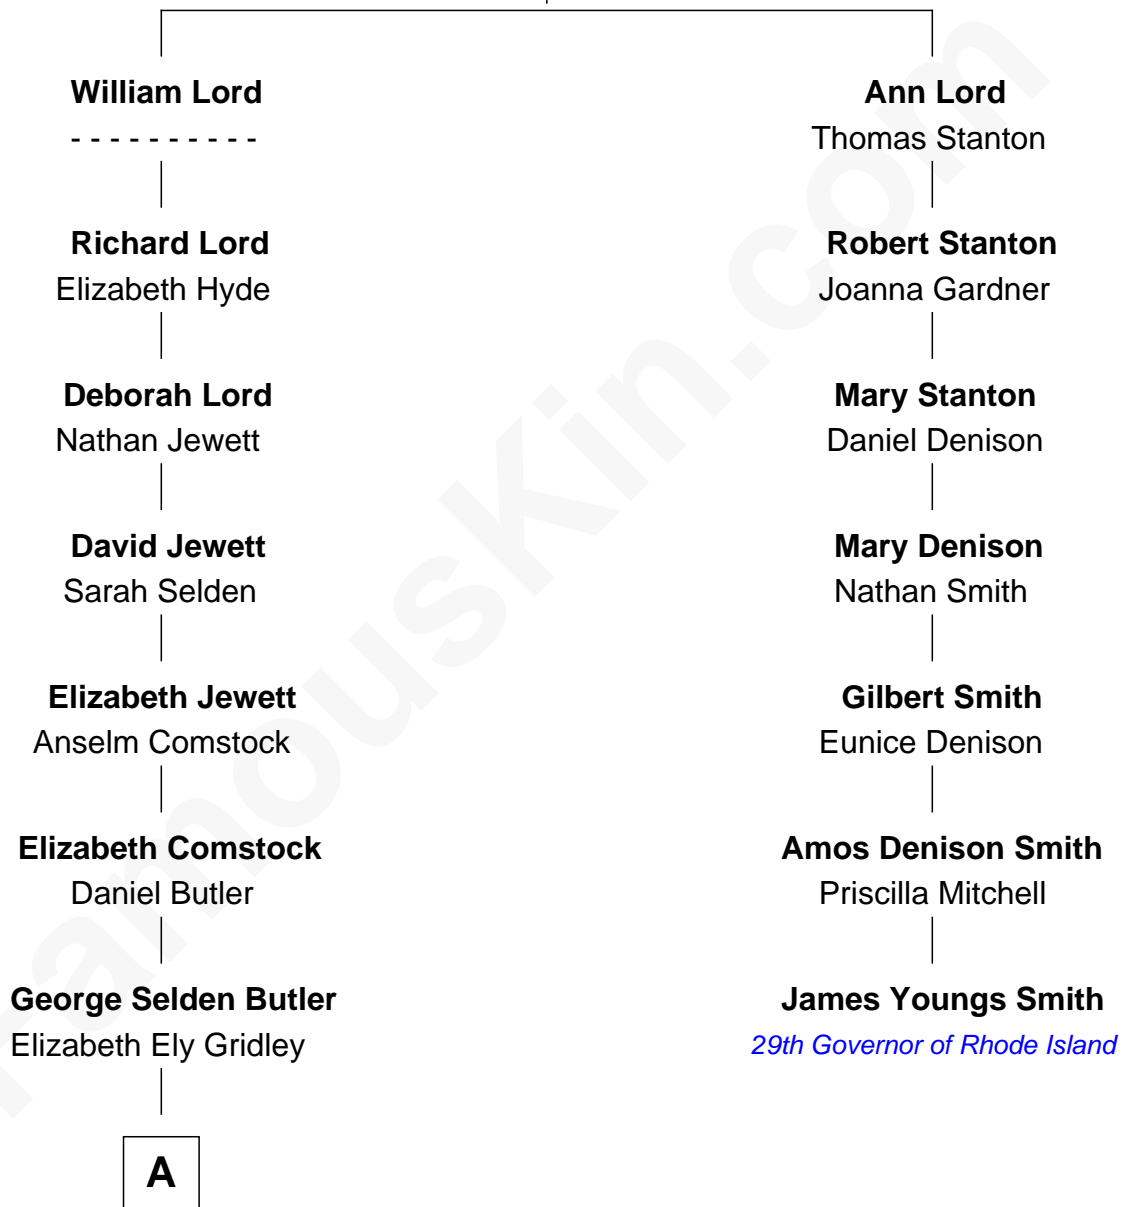

FamousKin.com Relationship Chart of

Gerald Ford

38th U.S. President

6th cousin 4 times removed of

James Youngs Smith

29th Governor of Rhode Island

Thomas Lord

Dorothy Bird

A

—
Amy Gridley Butler
George Manney Ayer

—
Adele Augusta Ayer
Levi Addison Gardner

—
Dorothy Ayer Gardner
Leslie Lynch King

—
Gerald Ford
38th U.S. President

FamousKin.com