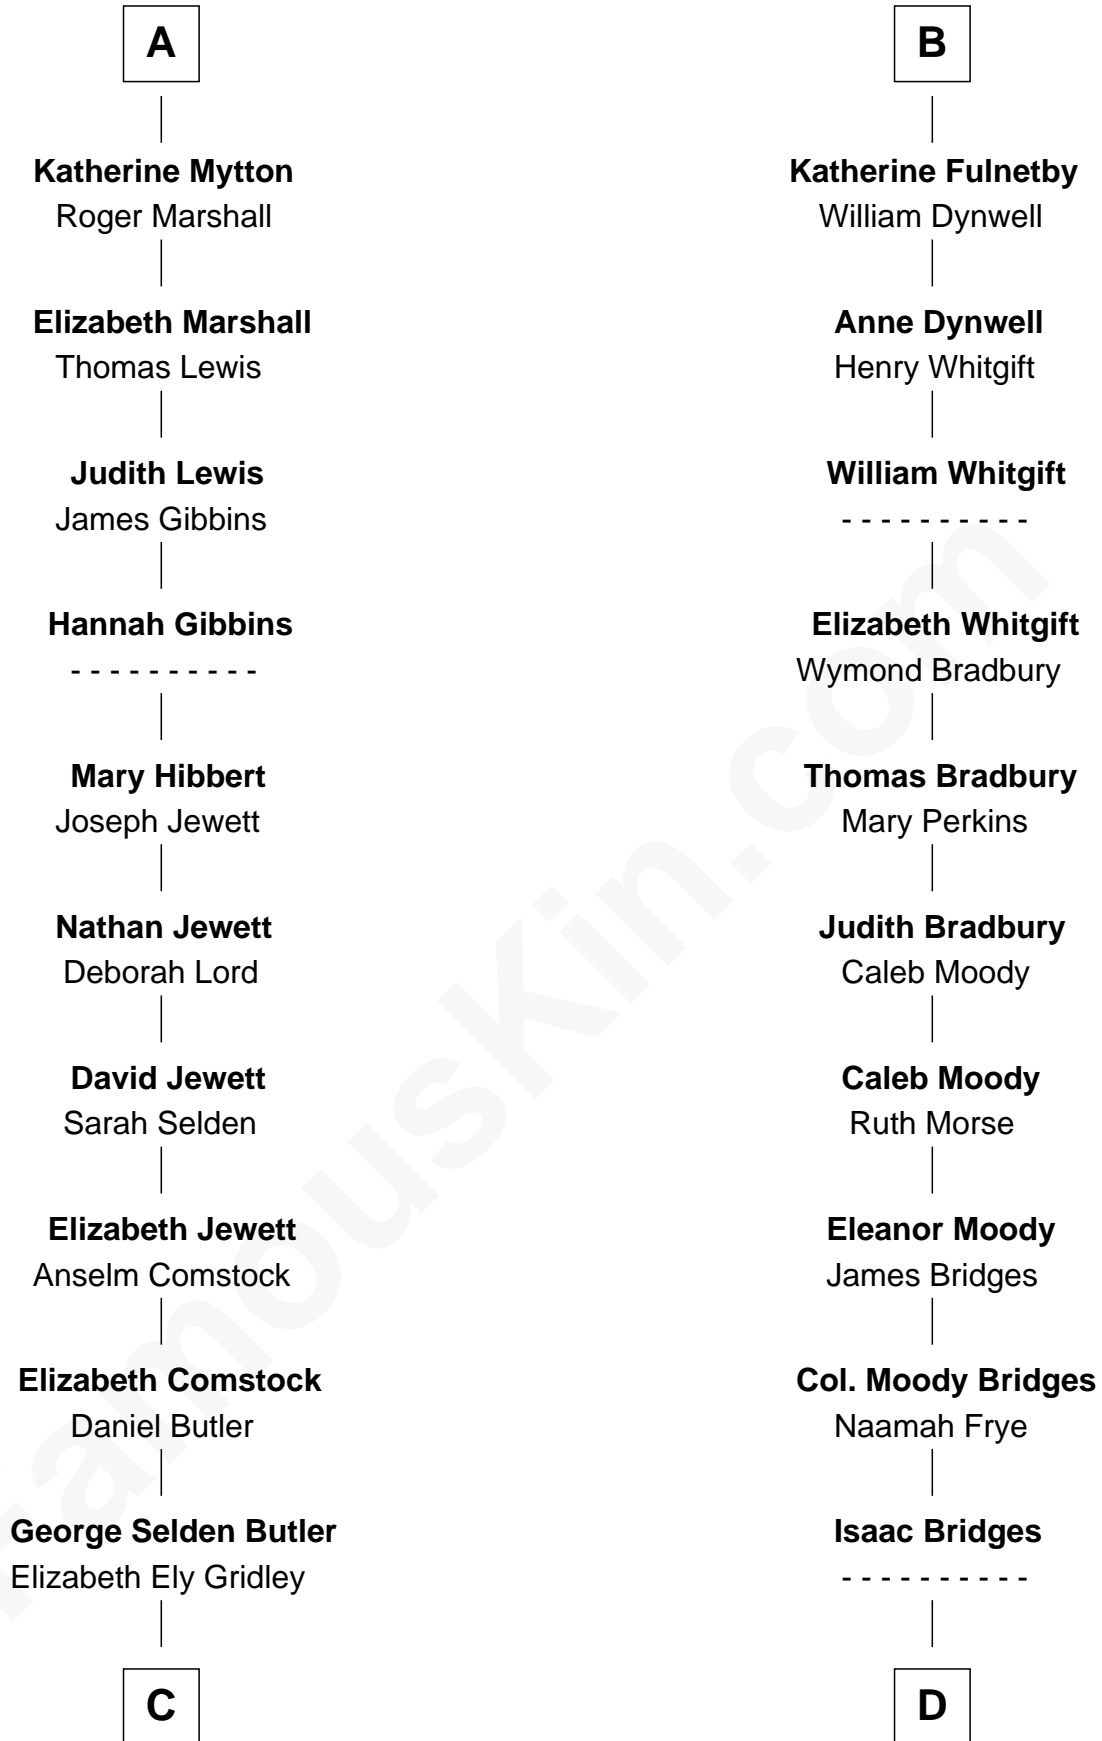

FamousKin.com Relationship Chart of

Gerald Ford

38th U.S. President

20th cousin 1 time removed of

Owen Brewster

54th Governor of Maine

Sir Maurice de Berkeley

Eve la Zouche

Joan de Waterton

Margaret de Welles

Sir Thomas Dymoke

Jane Dymoke

John Fulnetby

B

C

Amy Gridley Butler
George Manney Ayer

Adele Augusta Ayer
Levi Addison Gardner

Dorothy Ayer Gardner
Leslie Lynch King

Gerald Ford
38th U.S. President

D

Abiezer Bridges
Deborah Stover

Rev. Otis Bridges
Margaret Owen

Owen W. Bridges
Lydia A. -----

Carrie S. Bridges
William Edmund Brewster

Owen Brewster
54th Governor of Maine

FamousKin.com