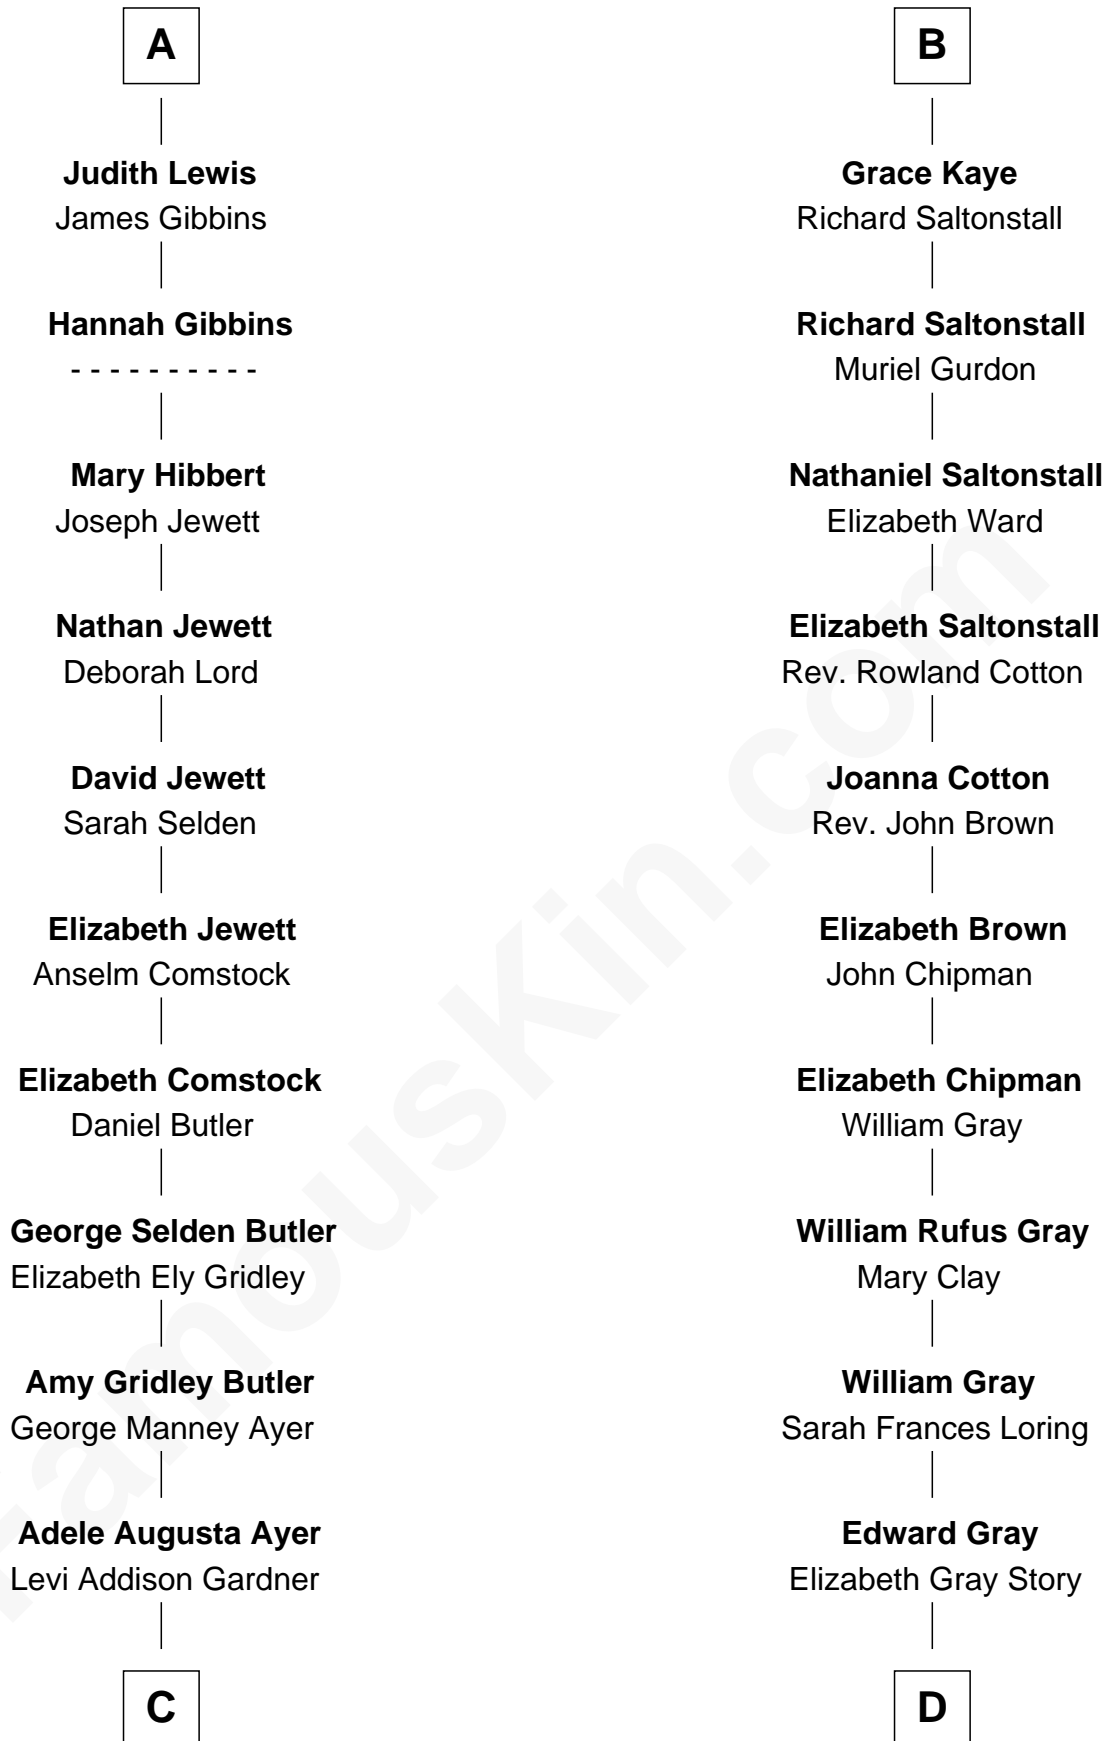

FamousKin.com Relationship Chart of

Gerald Ford

38th U.S. President

18th cousin 1 time removed of

Story Musgrave

NASA Astronaut

Sir John Berkeley
Elizabeth Betteshorne

Elizabeth Berkeley
Sir John Sutton

Eleanor Berkeley
Sir Richard Poynings

Eleanor Sutton
Sir Henry Beaumont

Eleanor Poynings
Sir Henry Percy

Constance Beaumont
John Mytton

Margaret Percy
Sir William Gascoigne

Joyce Mytton
John Harpersfield

Dorothy Gascoigne
Sir Ninian Markenfield

Edward Harpersfield alias Mytton
Anne Skrimshire

Alice Markenfield
Sir Robert Mauleverer

Katherine Mytton
Roger Marshall

Dorothy Mauleverer
John Kaye

Elizabeth Marshall
Thomas Lewis

Robert Kaye
Anne Flower

A

B

C

Dorothy Ayer Gardner

Leslie Lynch King

Gerald Ford

38th U.S. President

D