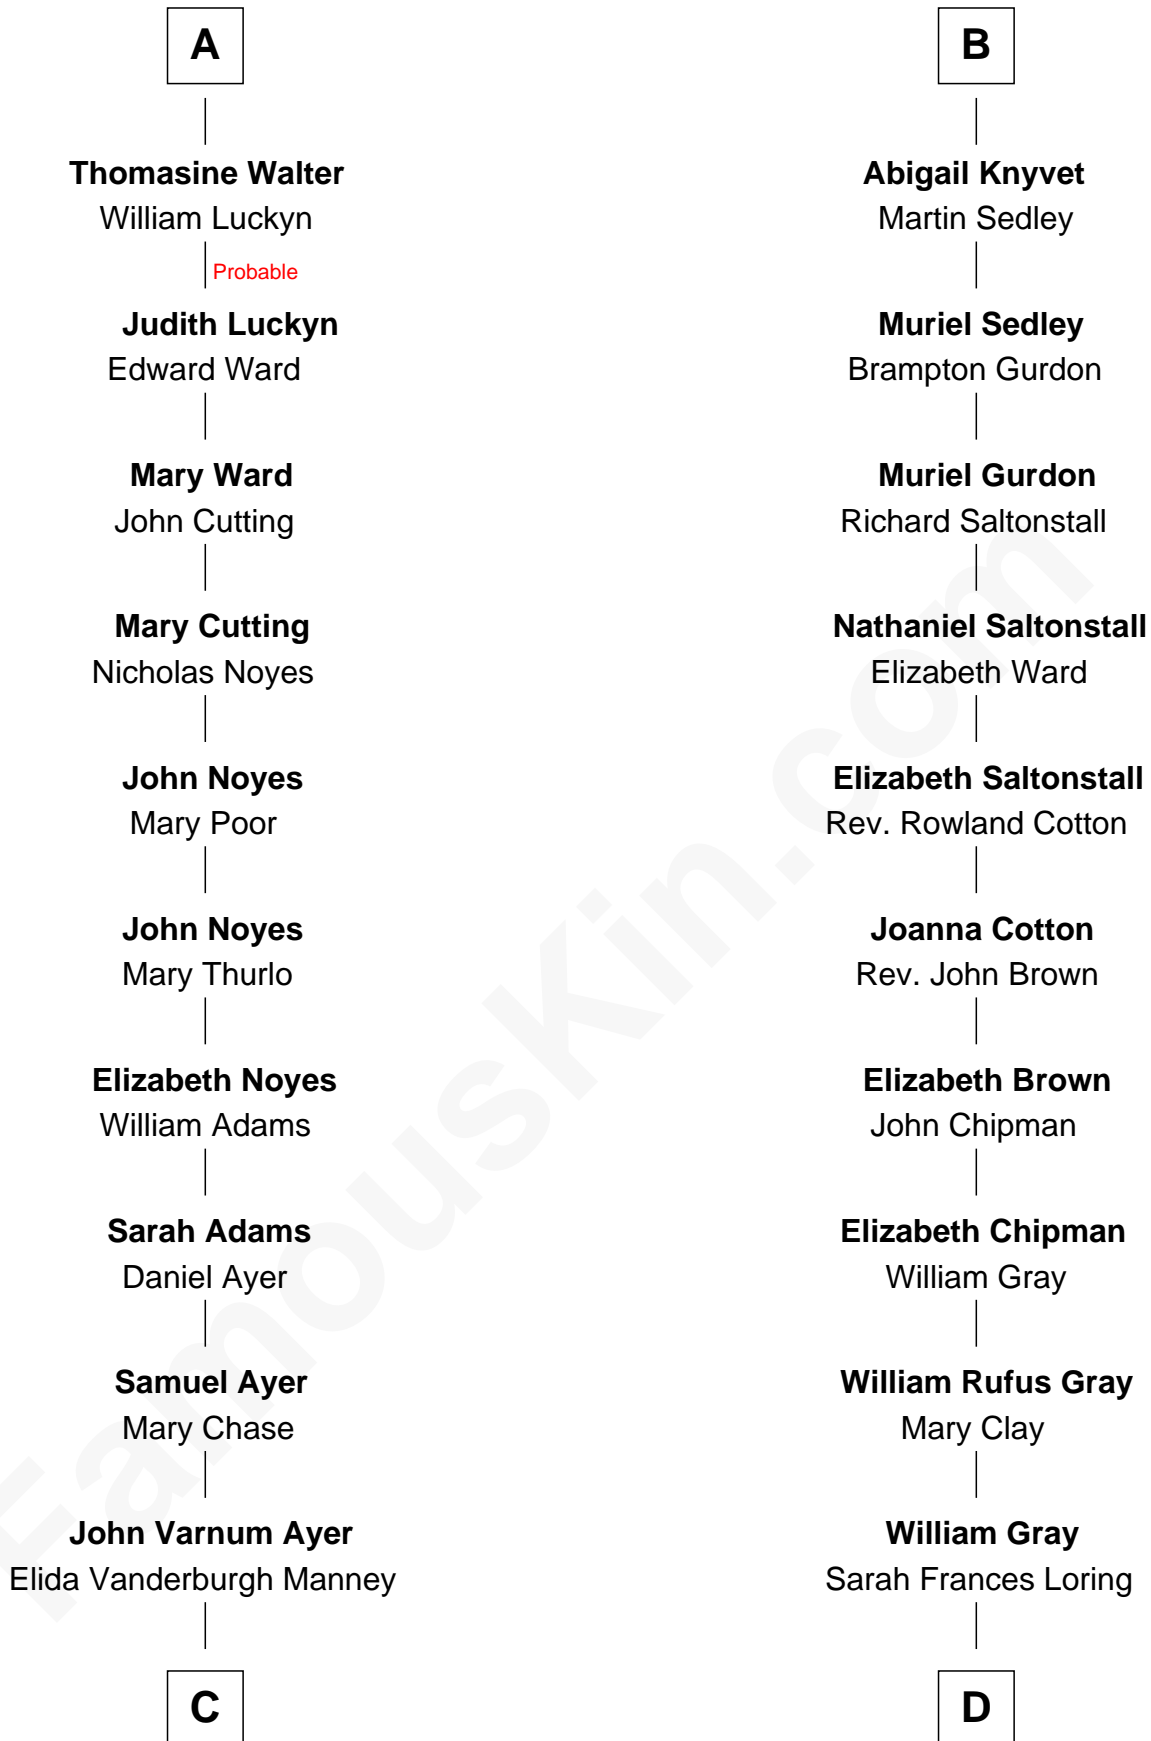

FamousKin.com Relationship Chart of

Gerald Ford

38th U.S. President

20th cousin of

Story Musgrave

NASA Astronaut

Sir John Howard

Alice de Bois

Sir Robert Howard
Margaret de Scales

Sir John Howard
Alice Tendring

Sir Robert Howard
Margaret Mowbray

Sir John Howard
Margaret Chedworth

Katherine Howard
Sir John Bouchier

Jane Bouchier
Edmund Knyvet

John Knyvet
Agnes Harcourt

B

C

George Manney Ayer

Amy Gridley Butler

Adele Augusta Ayer

Levi Addison Gardner

Dorothy Ayer Gardner

Leslie Lynch King

Gerald Ford

38th U.S. President

D

Edward Gray

Elizabeth Gray Story

Marguerite Gray

John Butler Swann

Marguerite Swann