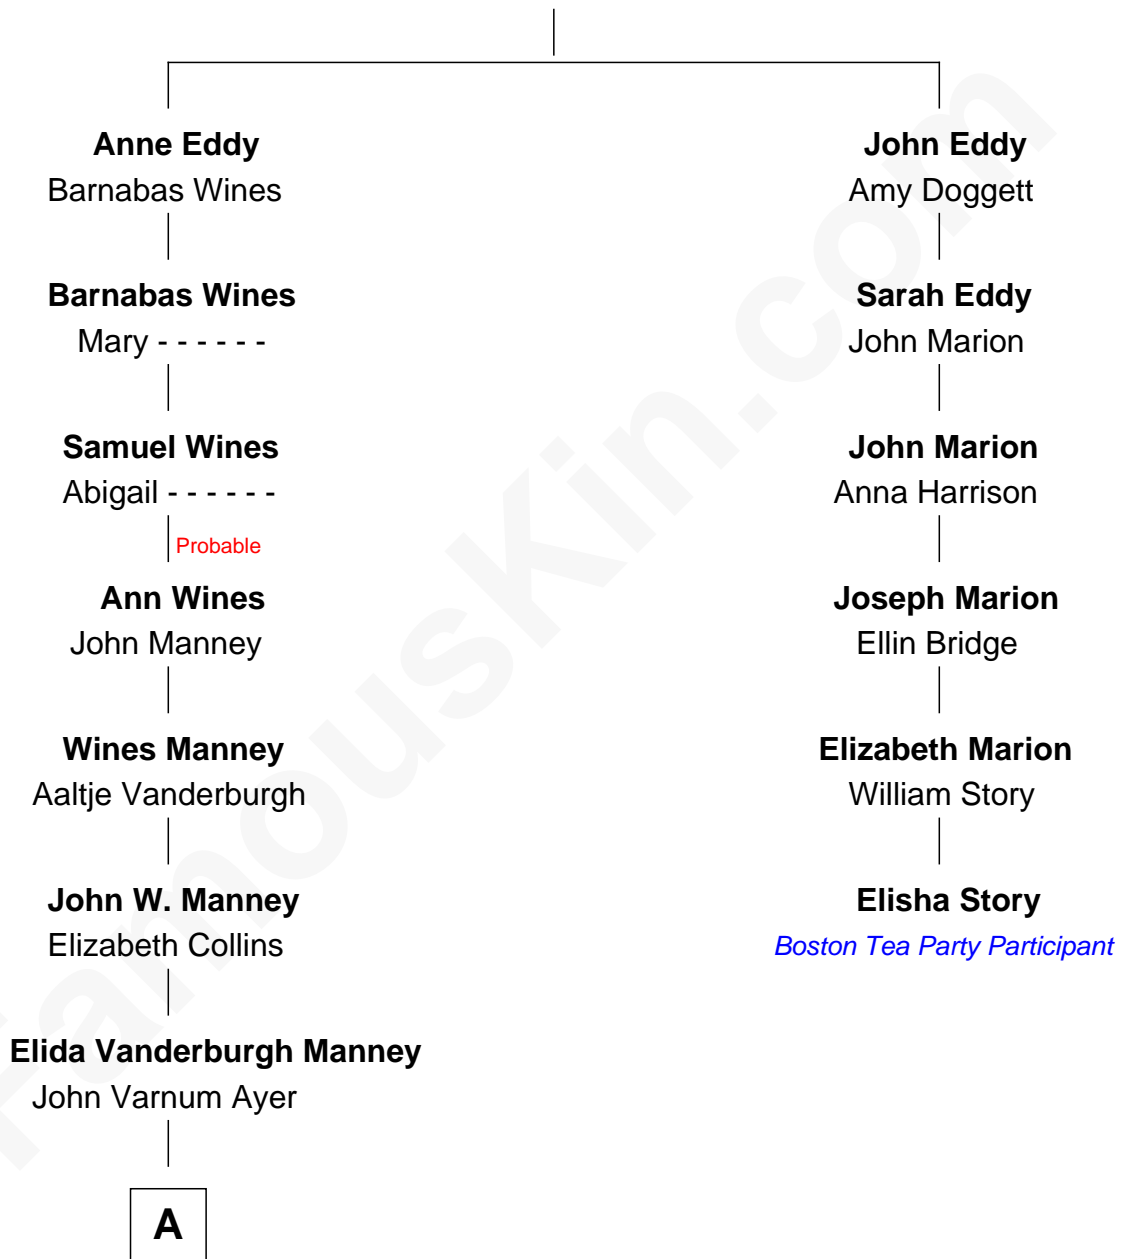

# FamousKin.com Relationship Chart of

**Gerald Ford**

*38th U.S. President*

5th cousin 5 times removed of

**Elisha Story**

*Boston Tea Party Participant*

**Rev. William Eddy**

Mary Fosten

**A**

—  
**George Manney Ayer**

Amy Gridley Butler

—  
**Adele Augusta Ayer**

Levi Addison Gardner

—  
**Dorothy Ayer Gardner**

Leslie Lynch King

—  
**Gerald Ford**

*38th U.S. President*

FamousKin.com