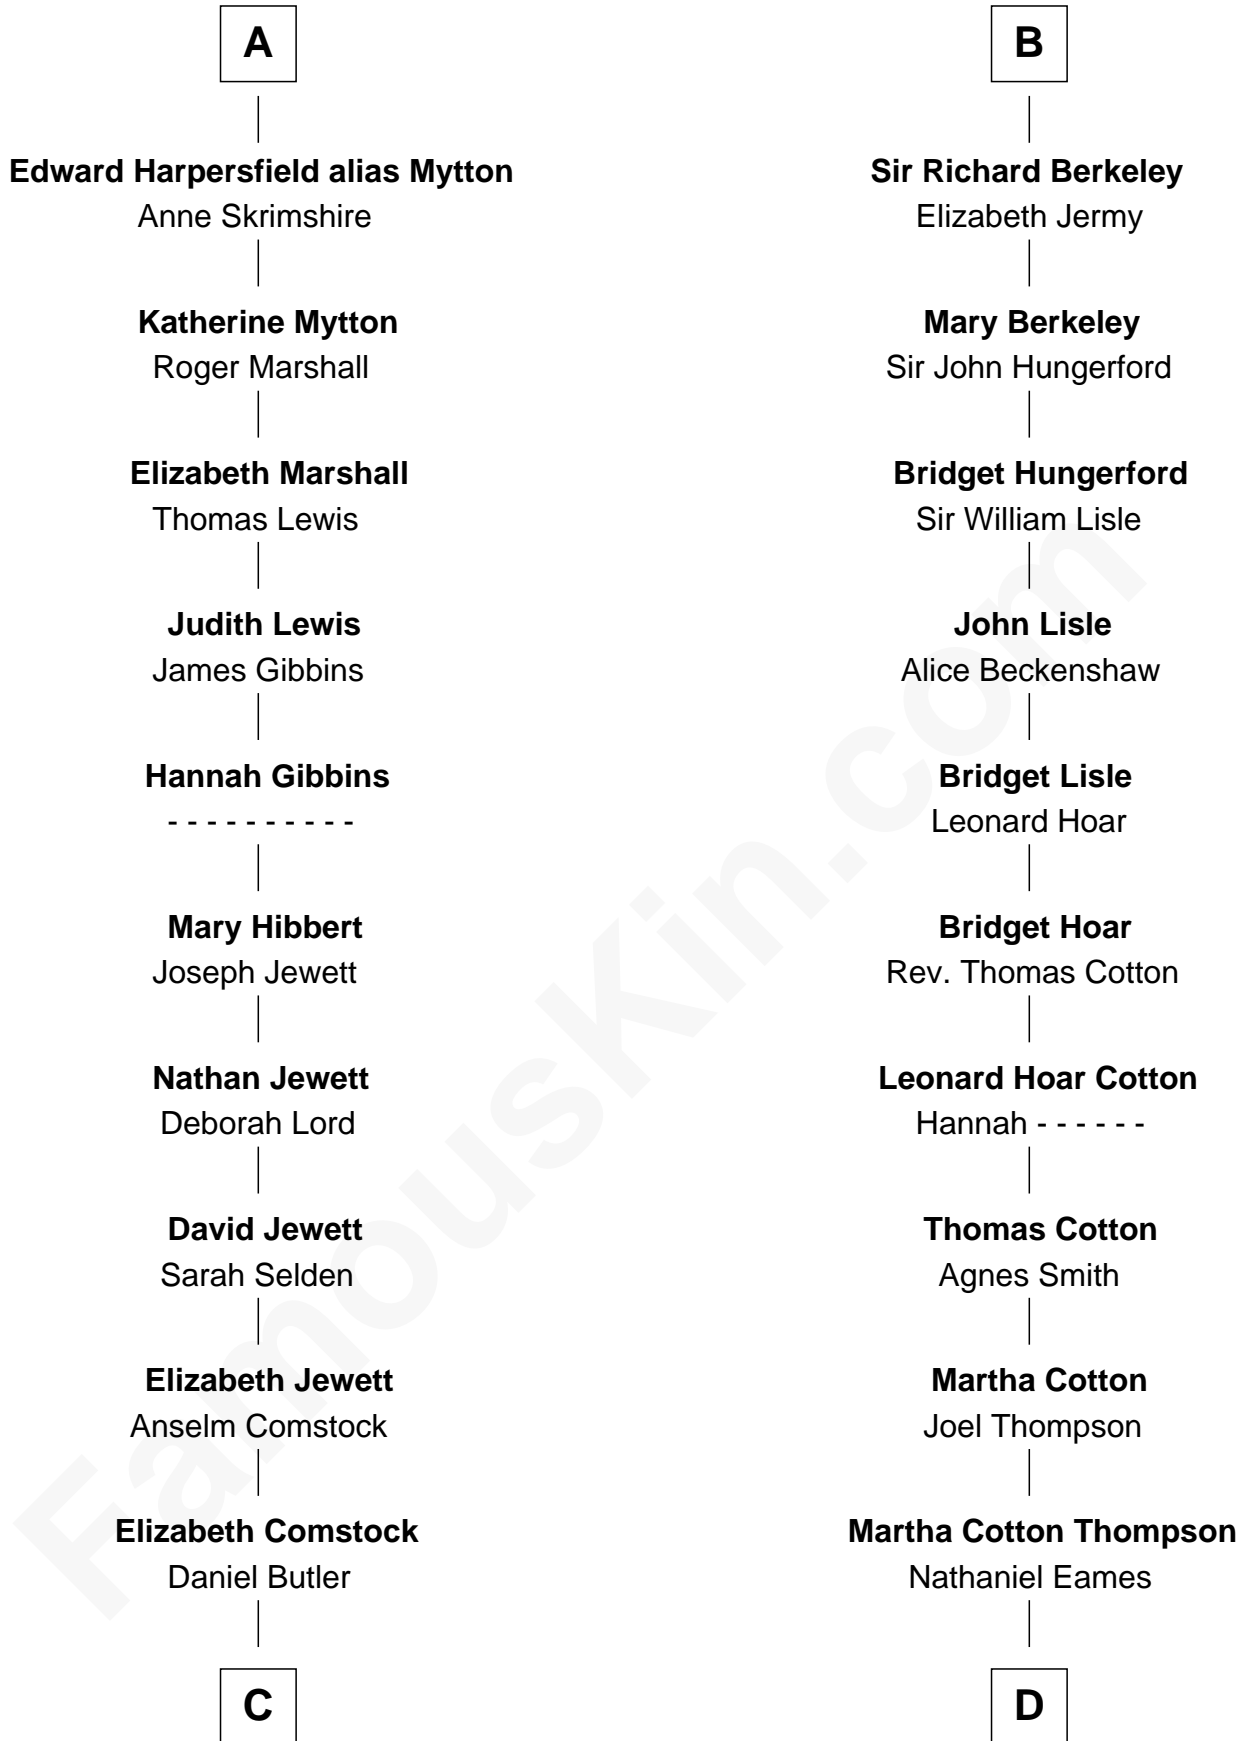

FamousKin.com Relationship Chart of

Gerald Ford

38th U.S. President

18th cousin 3 times removed of

Emma Eames

Opera Singer

Edmund Fitzalan

Alice de Warenne

FamousKin.com