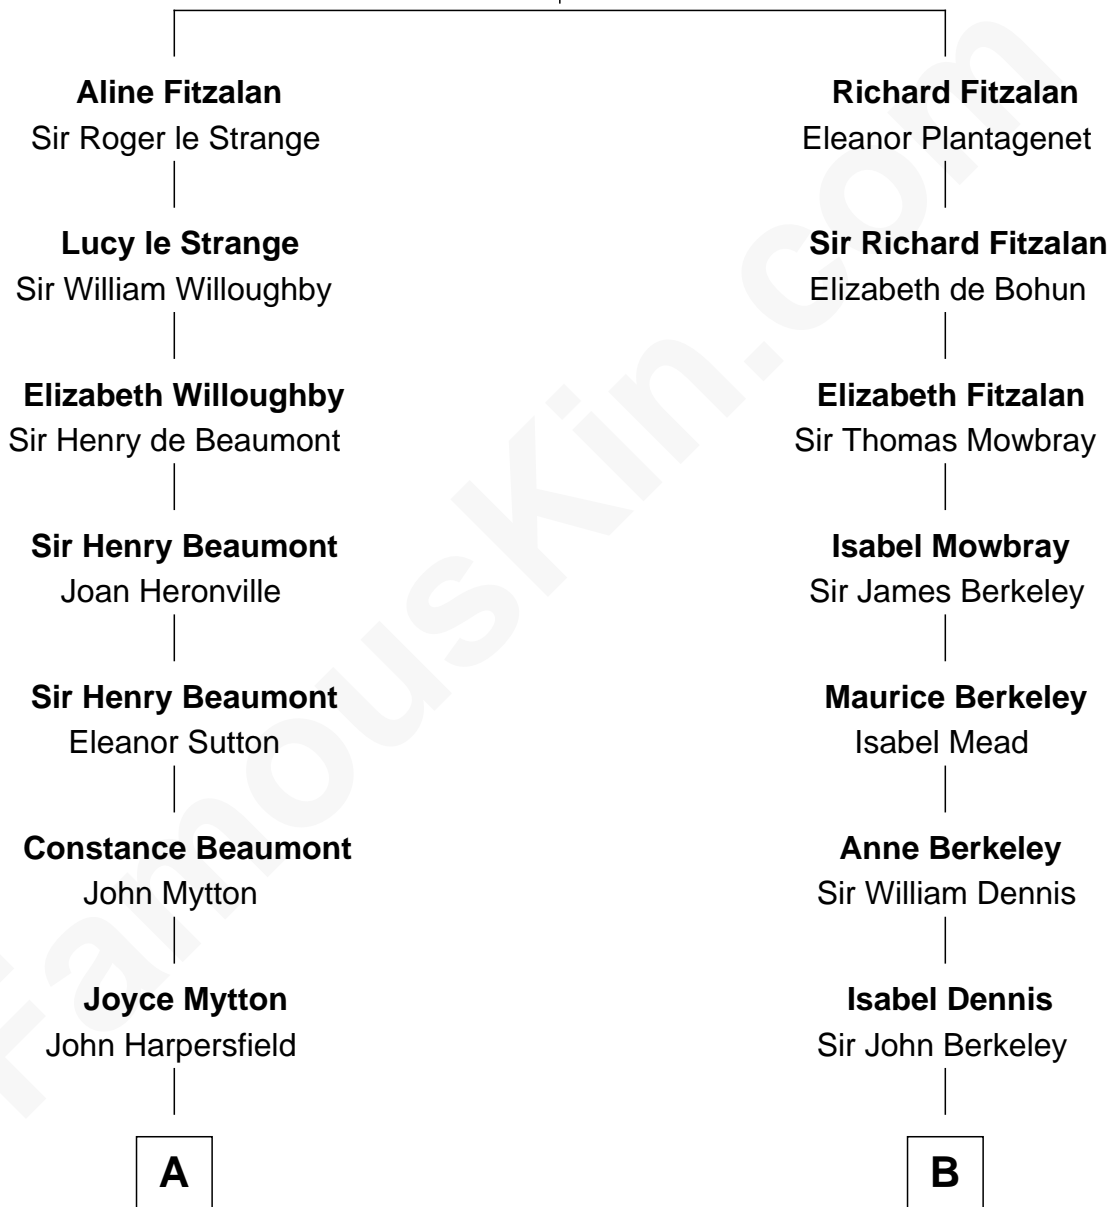

FamousKin.com Relationship Chart of

Gerald Ford

38th U.S. President

18th cousin 3 times removed of

Emma Eames

Opera Singer

Edmund Fitzalan

Alice de Warenne

FamousKin.com