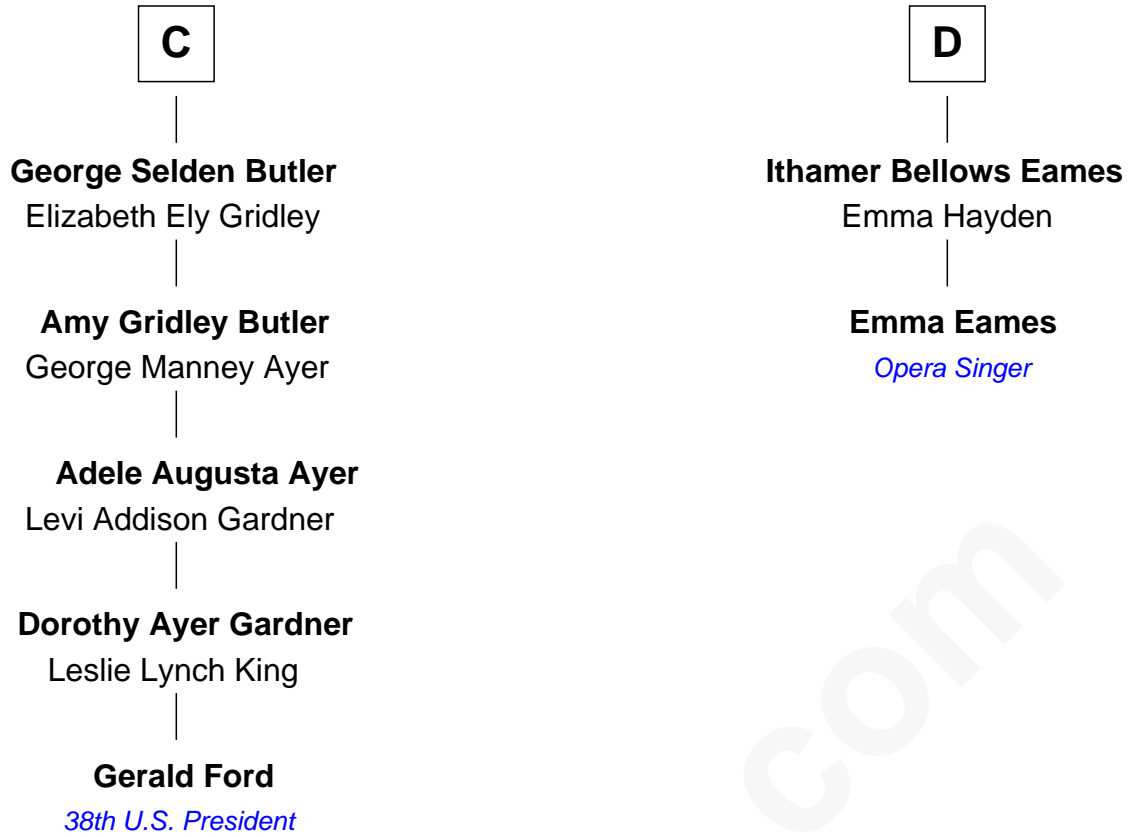

FamousKin.com Relationship Chart of

Gerald Ford

38th U.S. President

18th cousin 3 times removed of

Emma Eames

Opera Singer

Edmund Fitzalan

Alice de Warenne

FamousKin.com