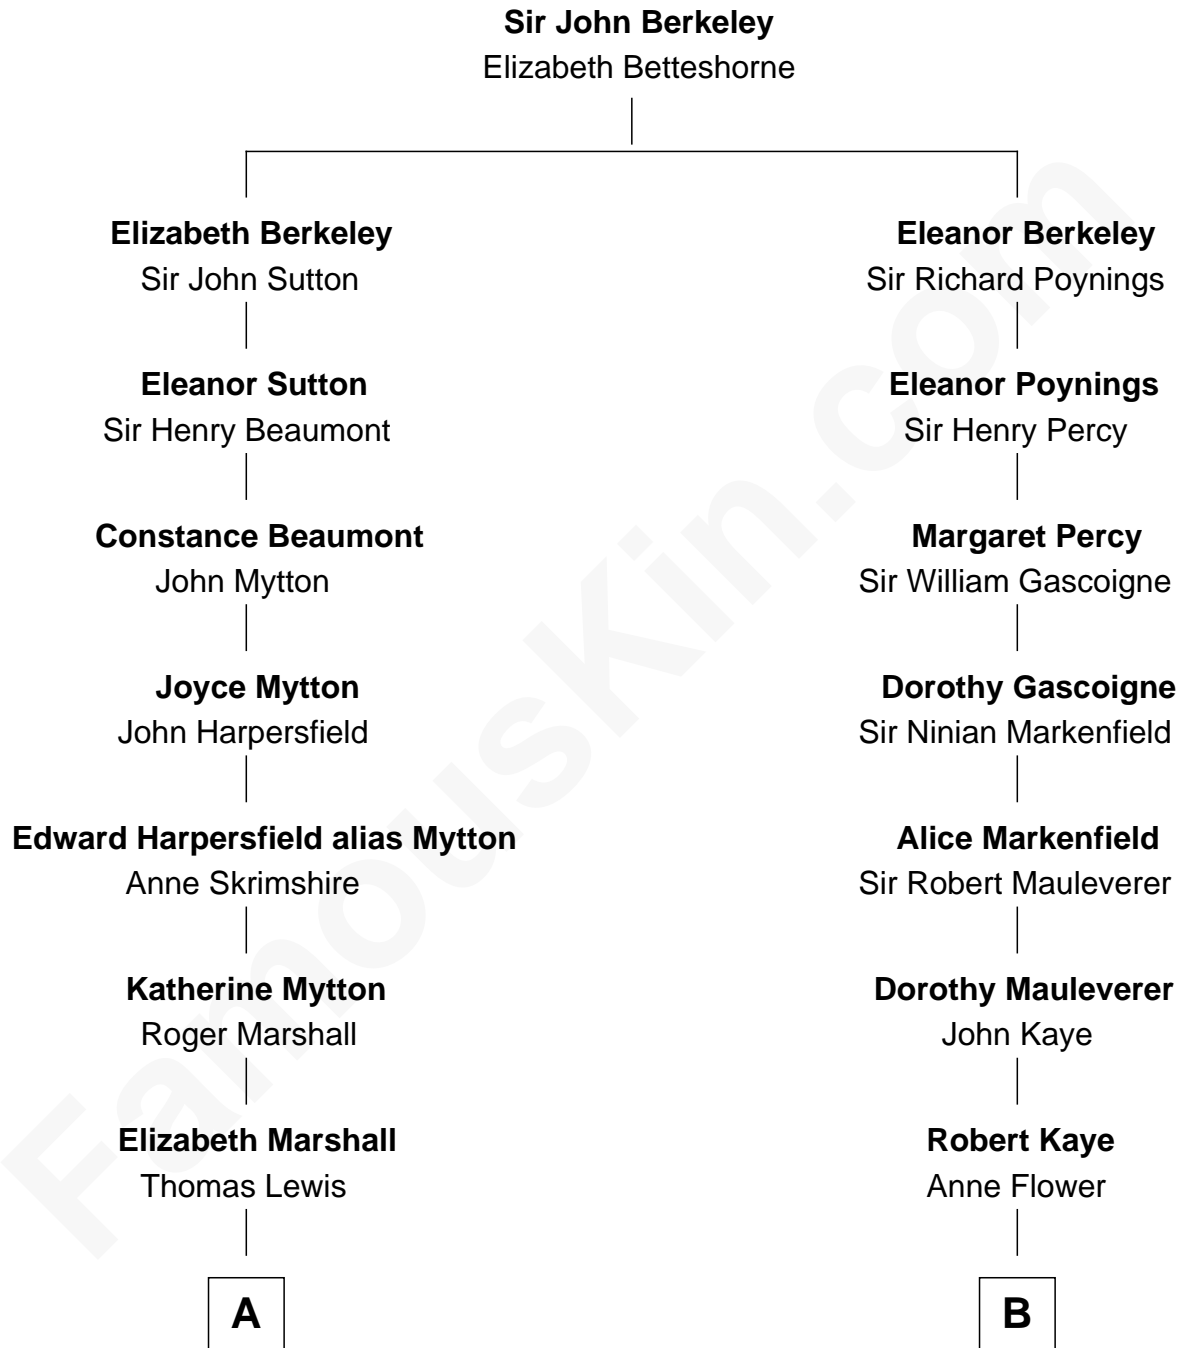

FamousKin.com Relationship Chart of

Gerald Ford

38th U.S. President

15th cousin 3 times removed of

Horace Gray

U.S. Supreme Court Justice

C

—
Dorothy Ayer Gardner

Leslie Lynch King

—
Gerald Ford

38th U.S. President

FamousKin.com