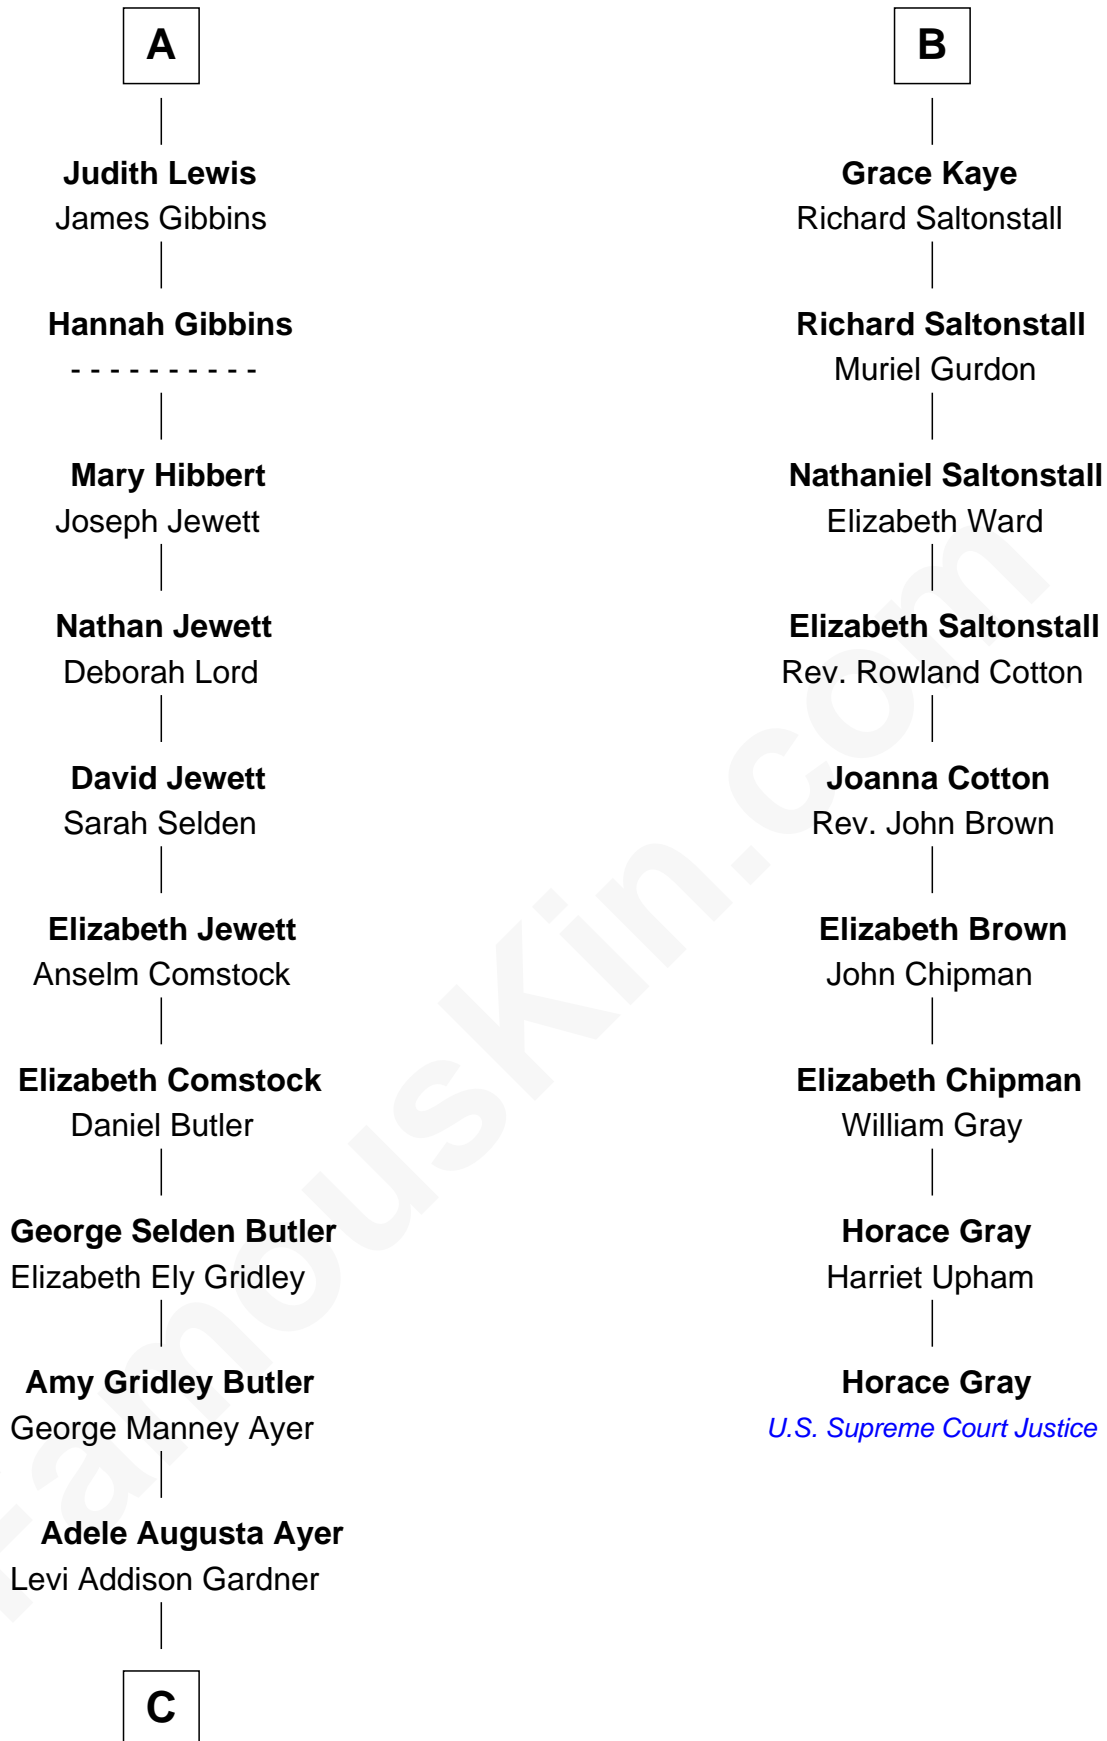

FamousKin.com Relationship Chart of

Gerald Ford

38th U.S. President

15th cousin 3 times removed of

Horace Gray

U.S. Supreme Court Justice

C

—
Dorothy Ayer Gardner

Leslie Lynch King

—
Gerald Ford

38th U.S. President

FamousKin.com