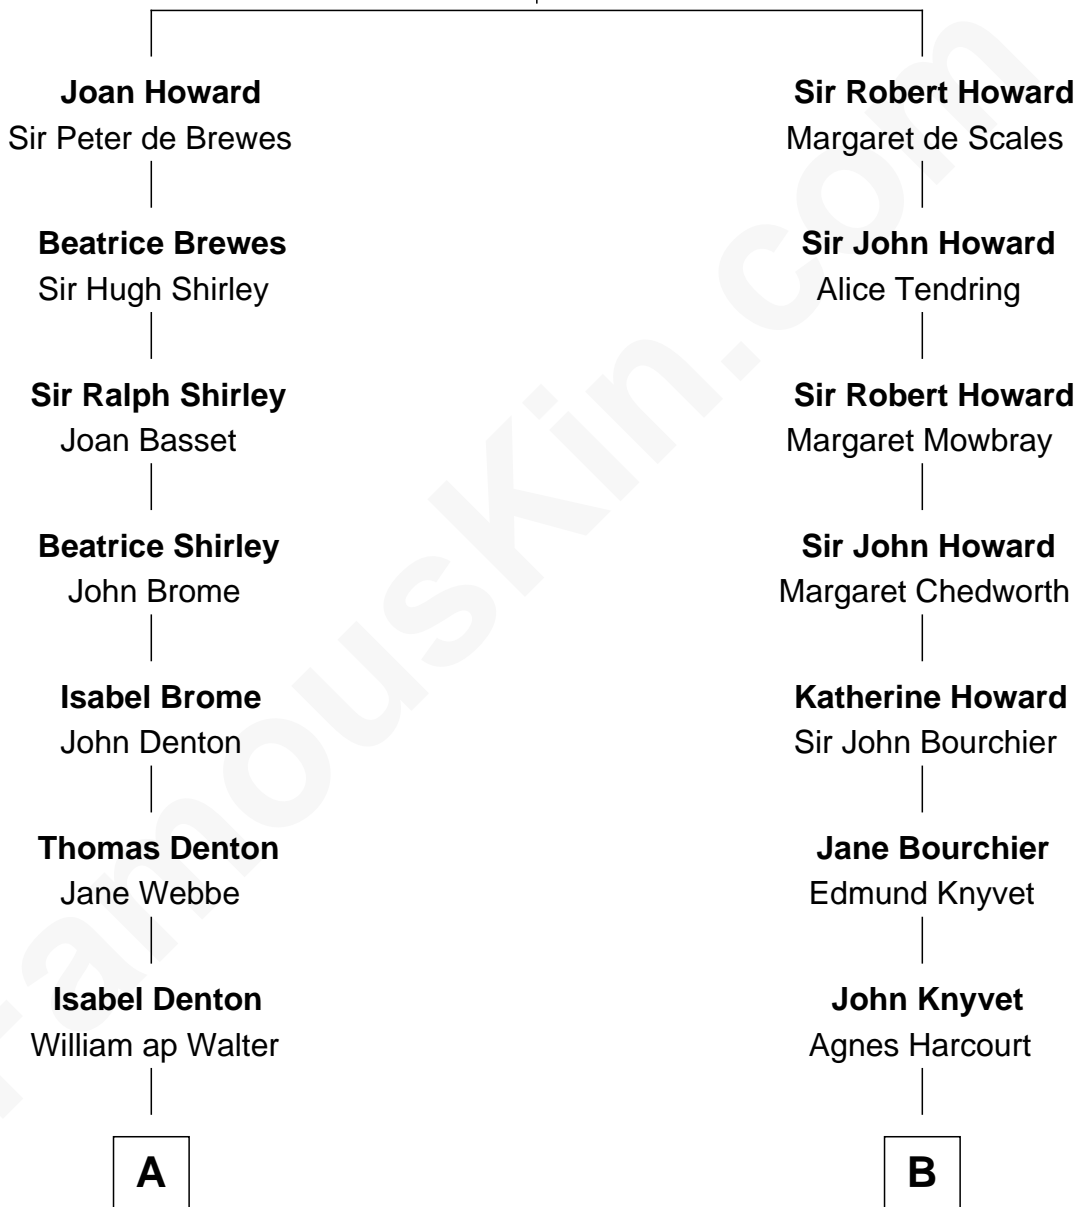

# FamousKin.com Relationship Chart of

**Gerald Ford**

*38th U.S. President*

16th cousin 4 times removed of

**Horace Gray**

*U.S. Supreme Court Justice*

**Sir John Howard**

Alice de Bois

**C**

—  
**George Manney Ayer**

Amy Gridley Butler

—  
**Adele Augusta Ayer**

Levi Addison Gardner

—  
**Dorothy Ayer Gardner**

Leslie Lynch King

—  
**Gerald Ford**

*38th U.S. President*

FamousKin.com