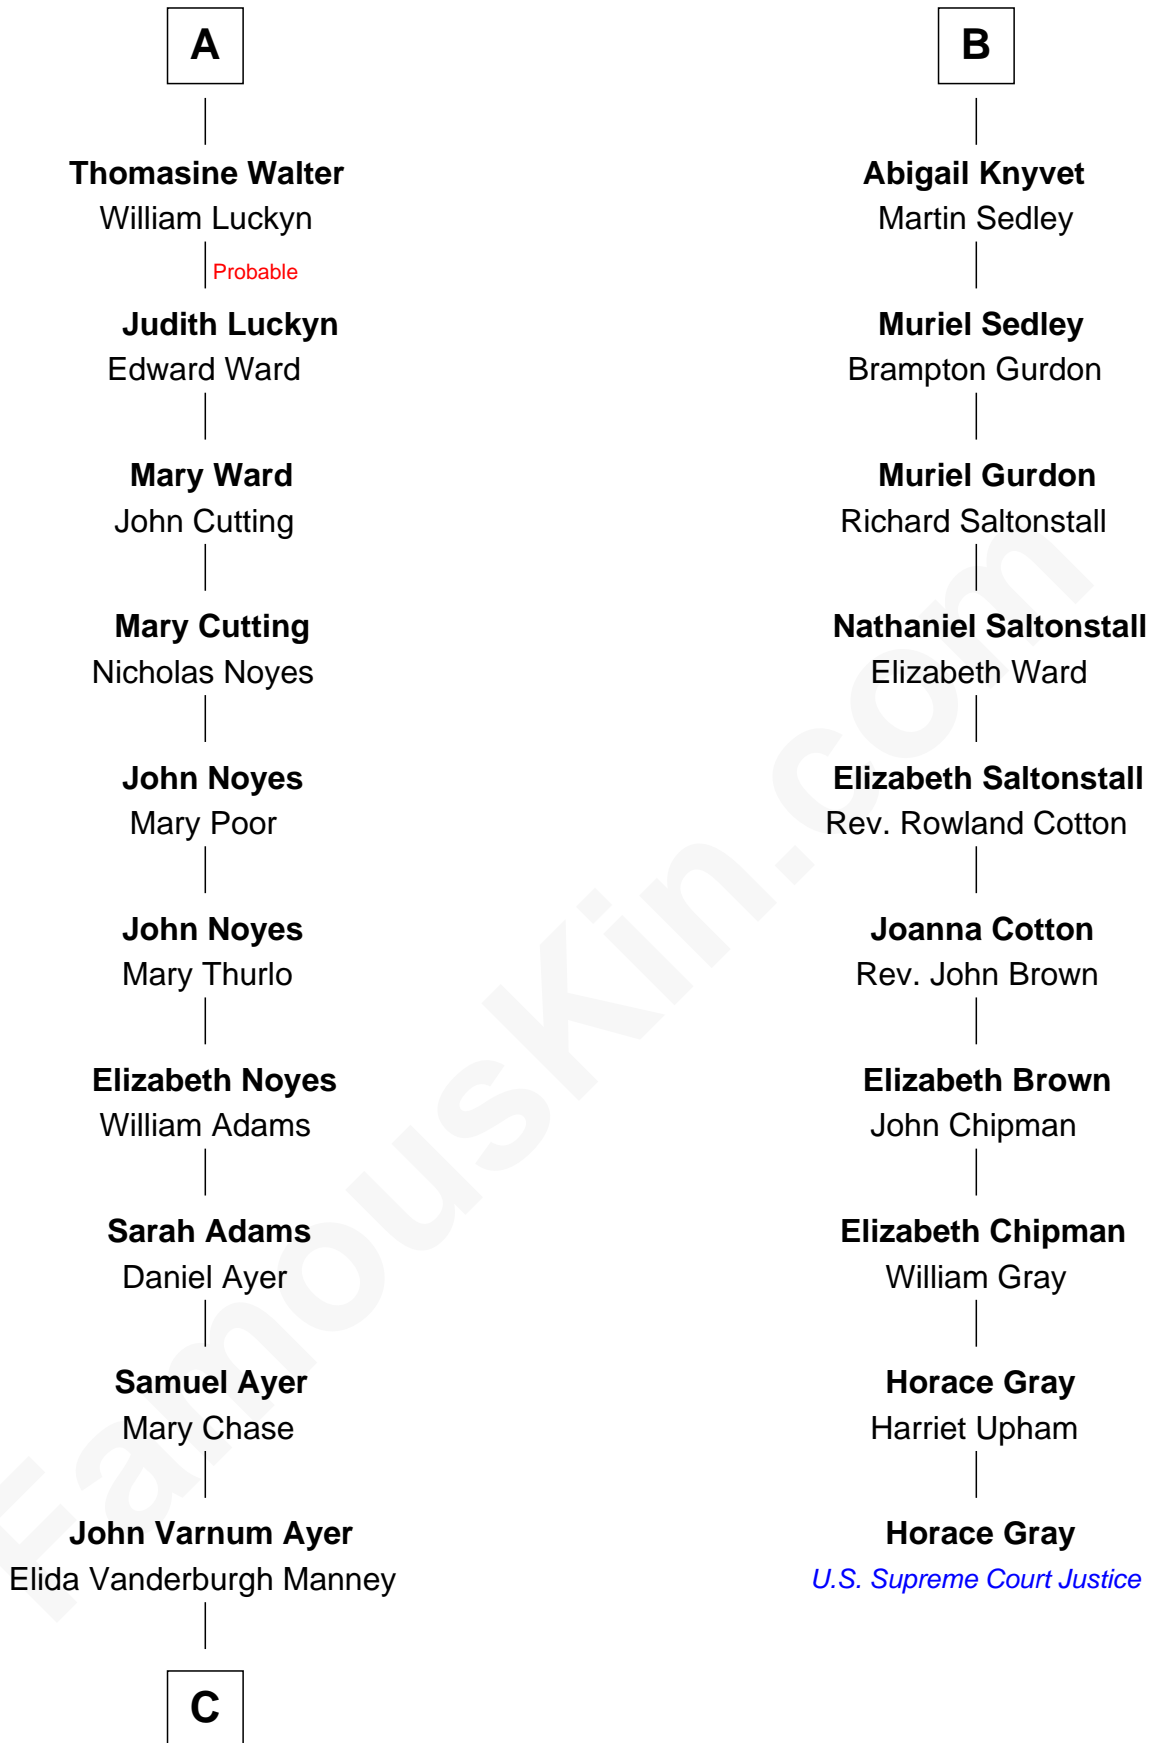

# FamousKin.com Relationship Chart of

**Gerald Ford**

*38th U.S. President*

16th cousin 4 times removed of

**Horace Gray**

*U.S. Supreme Court Justice*

**Sir John Howard**

Alice de Bois

**C**

—  
**George Manney Ayer**

Amy Gridley Butler

—  
**Adele Augusta Ayer**

Levi Addison Gardner

—  
**Dorothy Ayer Gardner**

Leslie Lynch King

—  
**Gerald Ford**

*38th U.S. President*

FamousKin.com