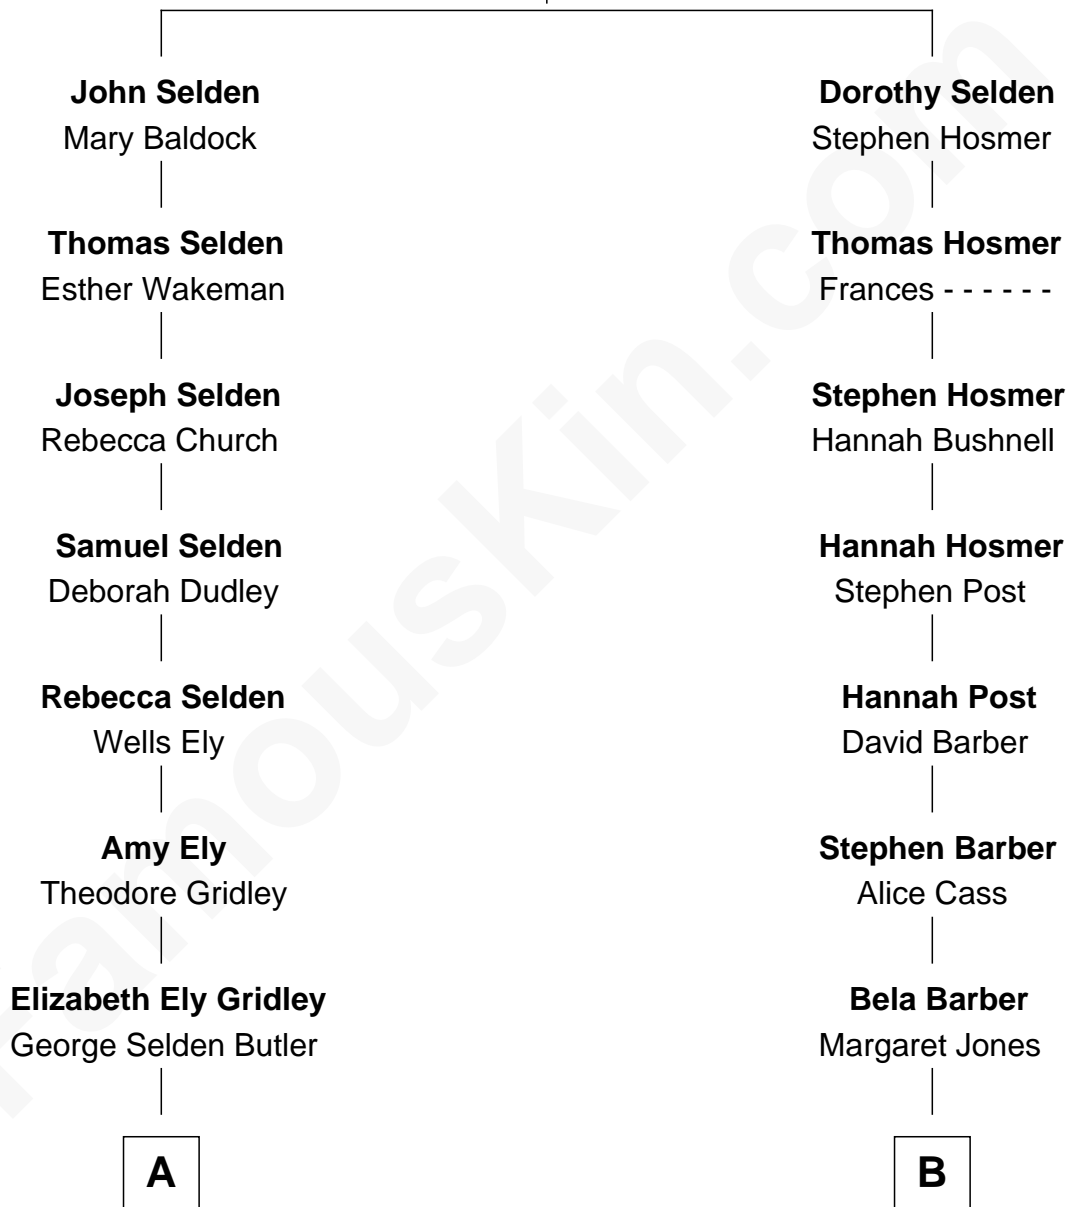

FamousKin.com Relationship Chart of

Gerald Ford

38th U.S. President

10th cousin 1 time removed of

Warren Buffett

Chairman & CEO, Berkshire Hathaway

William Selden

Mary Appes

A

Amy Gridley Butler
George Manney Ayer

Adele Augusta Ayer
Levi Addison Gardner

Dorothy Ayer Gardner
Leslie Lynch King

Gerald Ford
38th U.S. President

B

Lawrence Barber
Relief Hutchinson

Ford Bela Barber
Susan Ann Watson