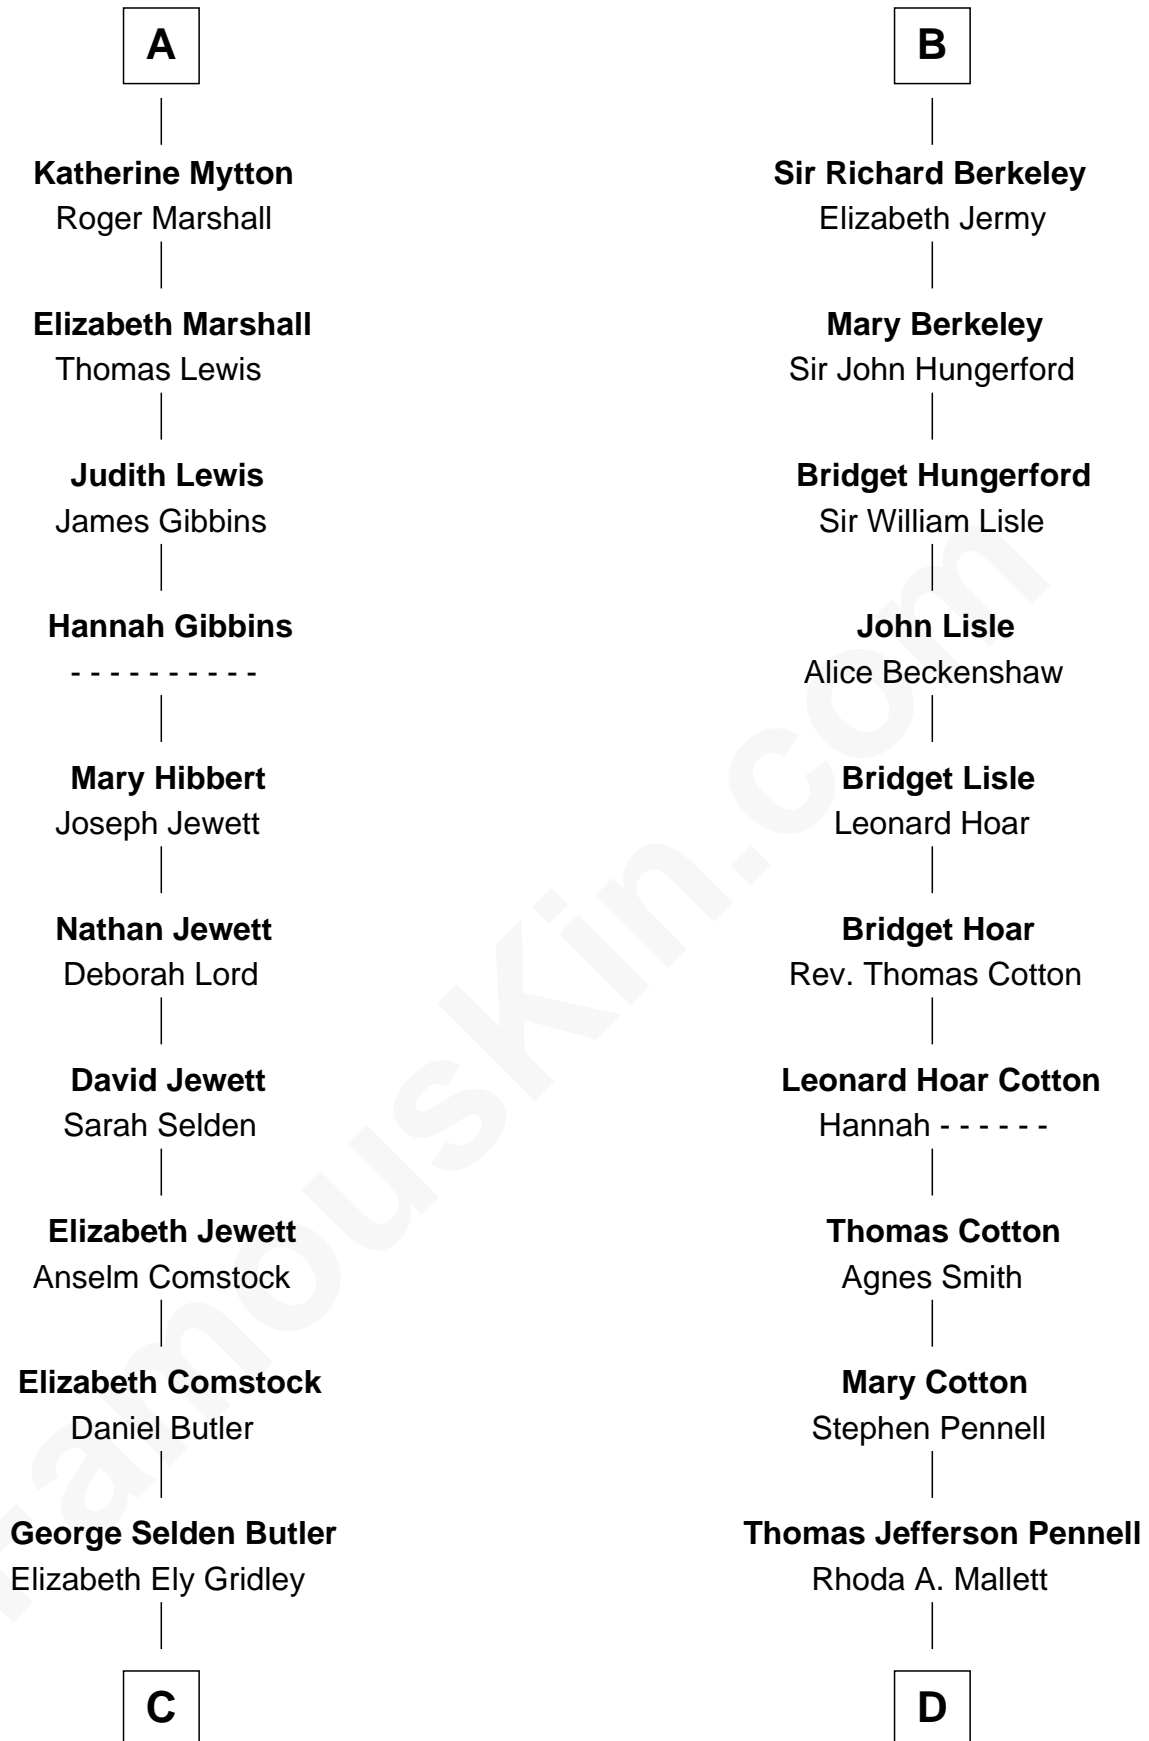

FamousKin.com Relationship Chart of

Gerald Ford

38th U.S. President

20th cousin 1 time removed of

Warren Buffett

Chairman & CEO, Berkshire Hathaway

Sir Maurice de Berkeley

Eve la Zouche

Margaret - - - - -

Thomas Berkeley

Catherine Botetourte

Maurice Berkeley

Johanna Denham

Maurice Berkeley

Ellen Montfort

Sir William Berkeley

Anne Stafford

Richard Berkeley

Elizabeth Conningsby

Sir John Berkeley

Isabel Dennis

B

C

Amy Gridley Butler
George Manney Ayer

Adele Augusta Ayer
Levi Addison Gardner

Dorothy Ayer Gardner
Leslie Lynch King

Gerald Ford
38th U.S. President

D

Deborah Collamore Pennell
John Watson

Susan Ann Watson
Ford Bela Barber

Stella Frances Barber
John Ammon Stahl