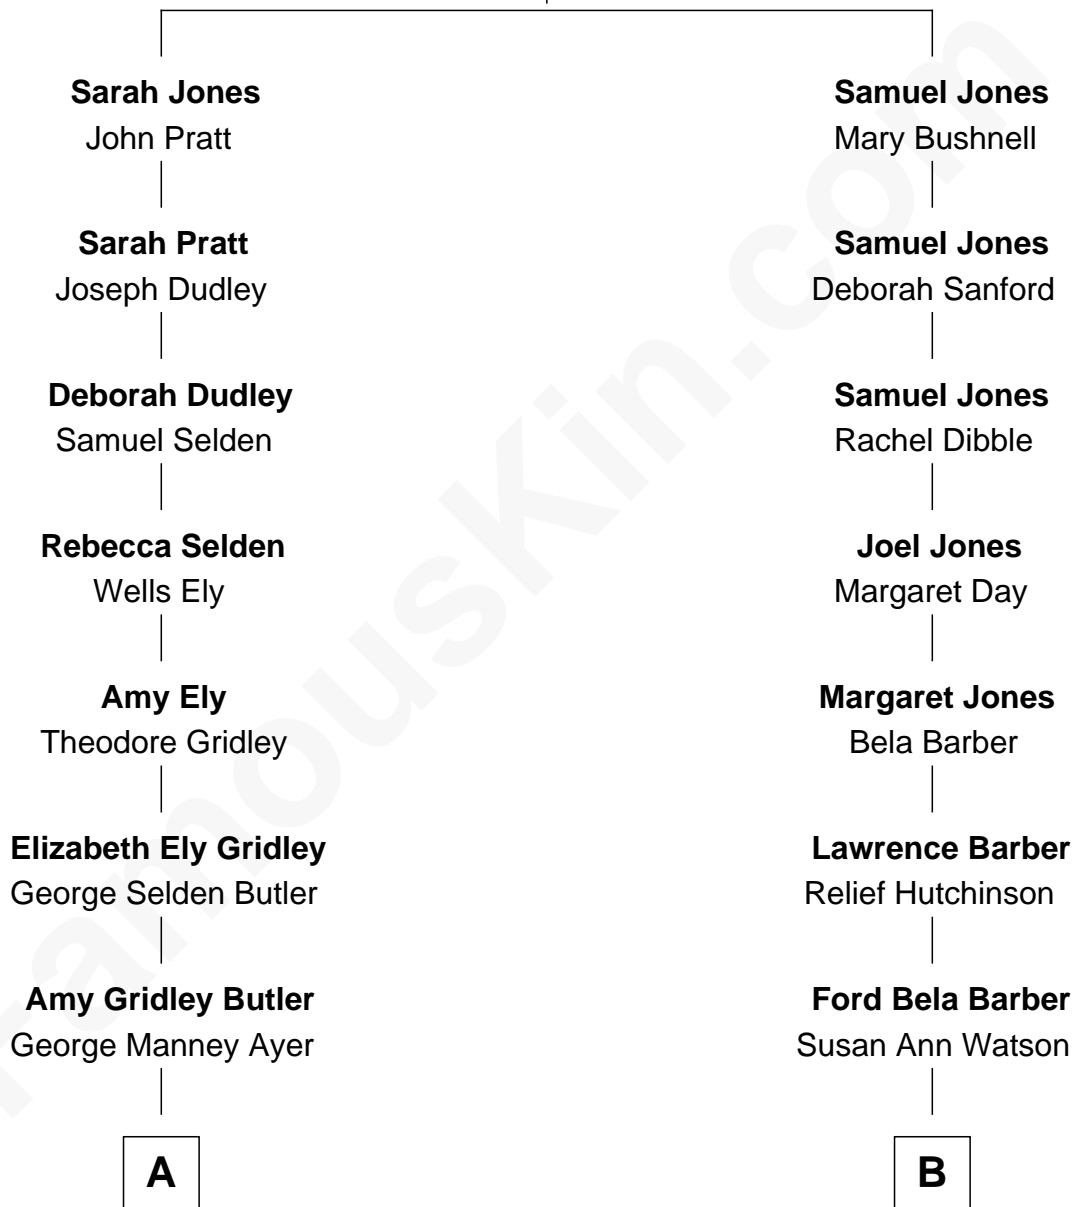

FamousKin.com Relationship Chart of

Gerald Ford
38th U.S. President

9th cousin of

Warren Buffett
Chairman & CEO, Berkshire Hathaway

Thomas Jones

Mary - - - - -

A

Adele Augusta Ayer
Levi Addison Gardner

Dorothy Ayer Gardner
Leslie Lynch King

Gerald Ford
38th U.S. President

B

Stella Frances Barber
John Ammon Stahl

Leila Stahl
Howard Homan Buffett

Warren Buffett
Chairman & CEO, Berkshire Hathaway

FamousKin.com