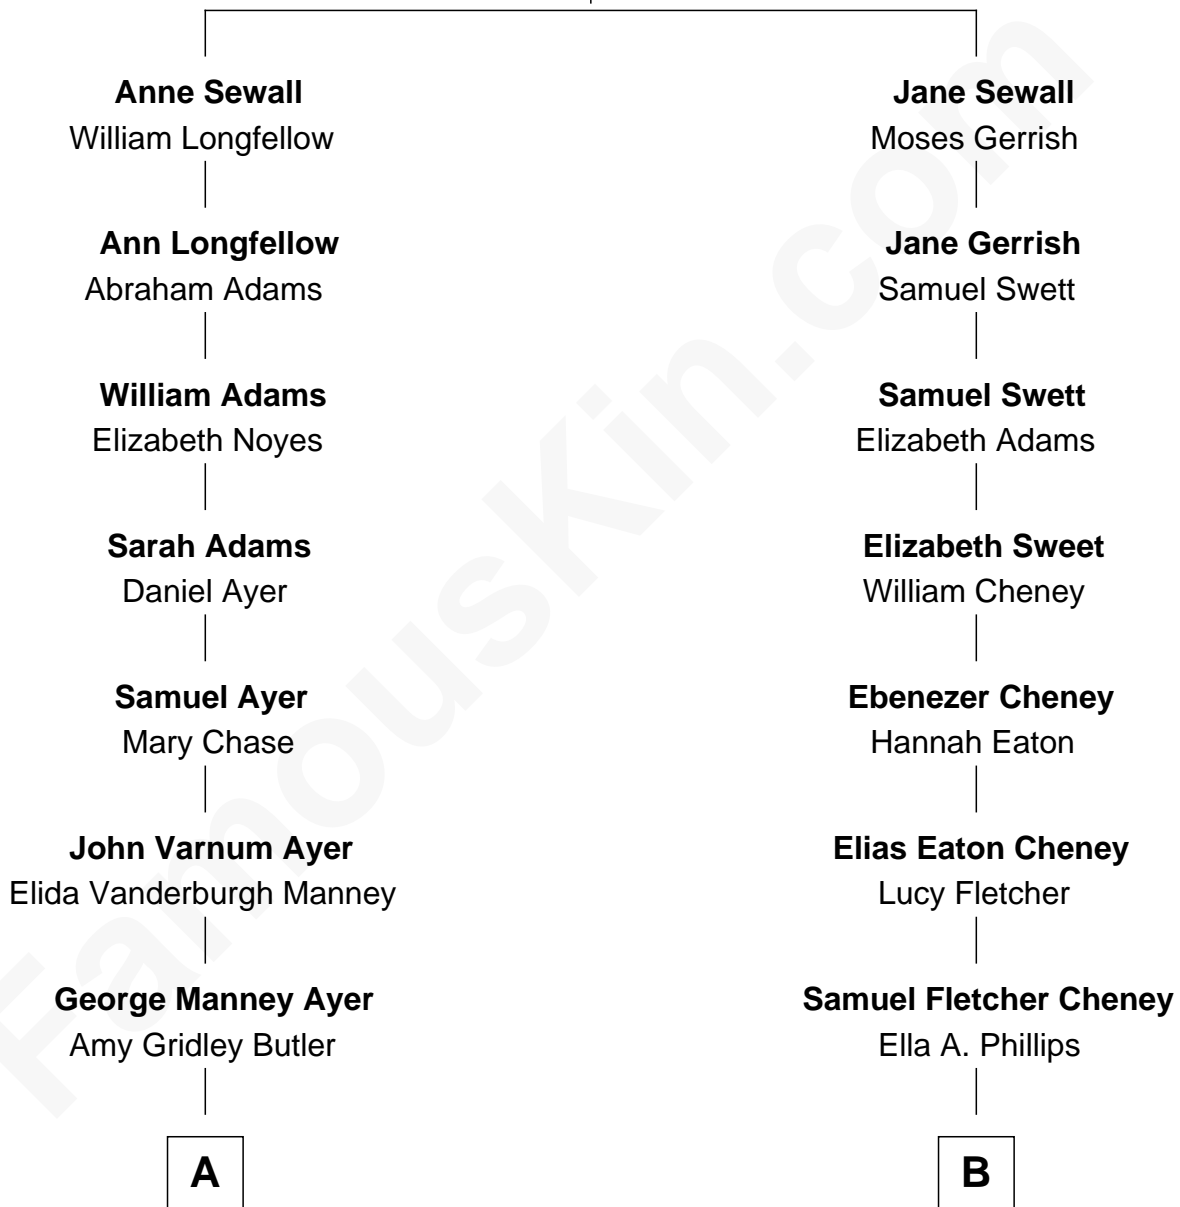

FamousKin.com Relationship Chart of

Gerald Ford

38th U.S. President

9th cousin of

Dick Cheney

46th U.S. Vice-President

Henry Sewall

Jane Dummer

FamousKin.com