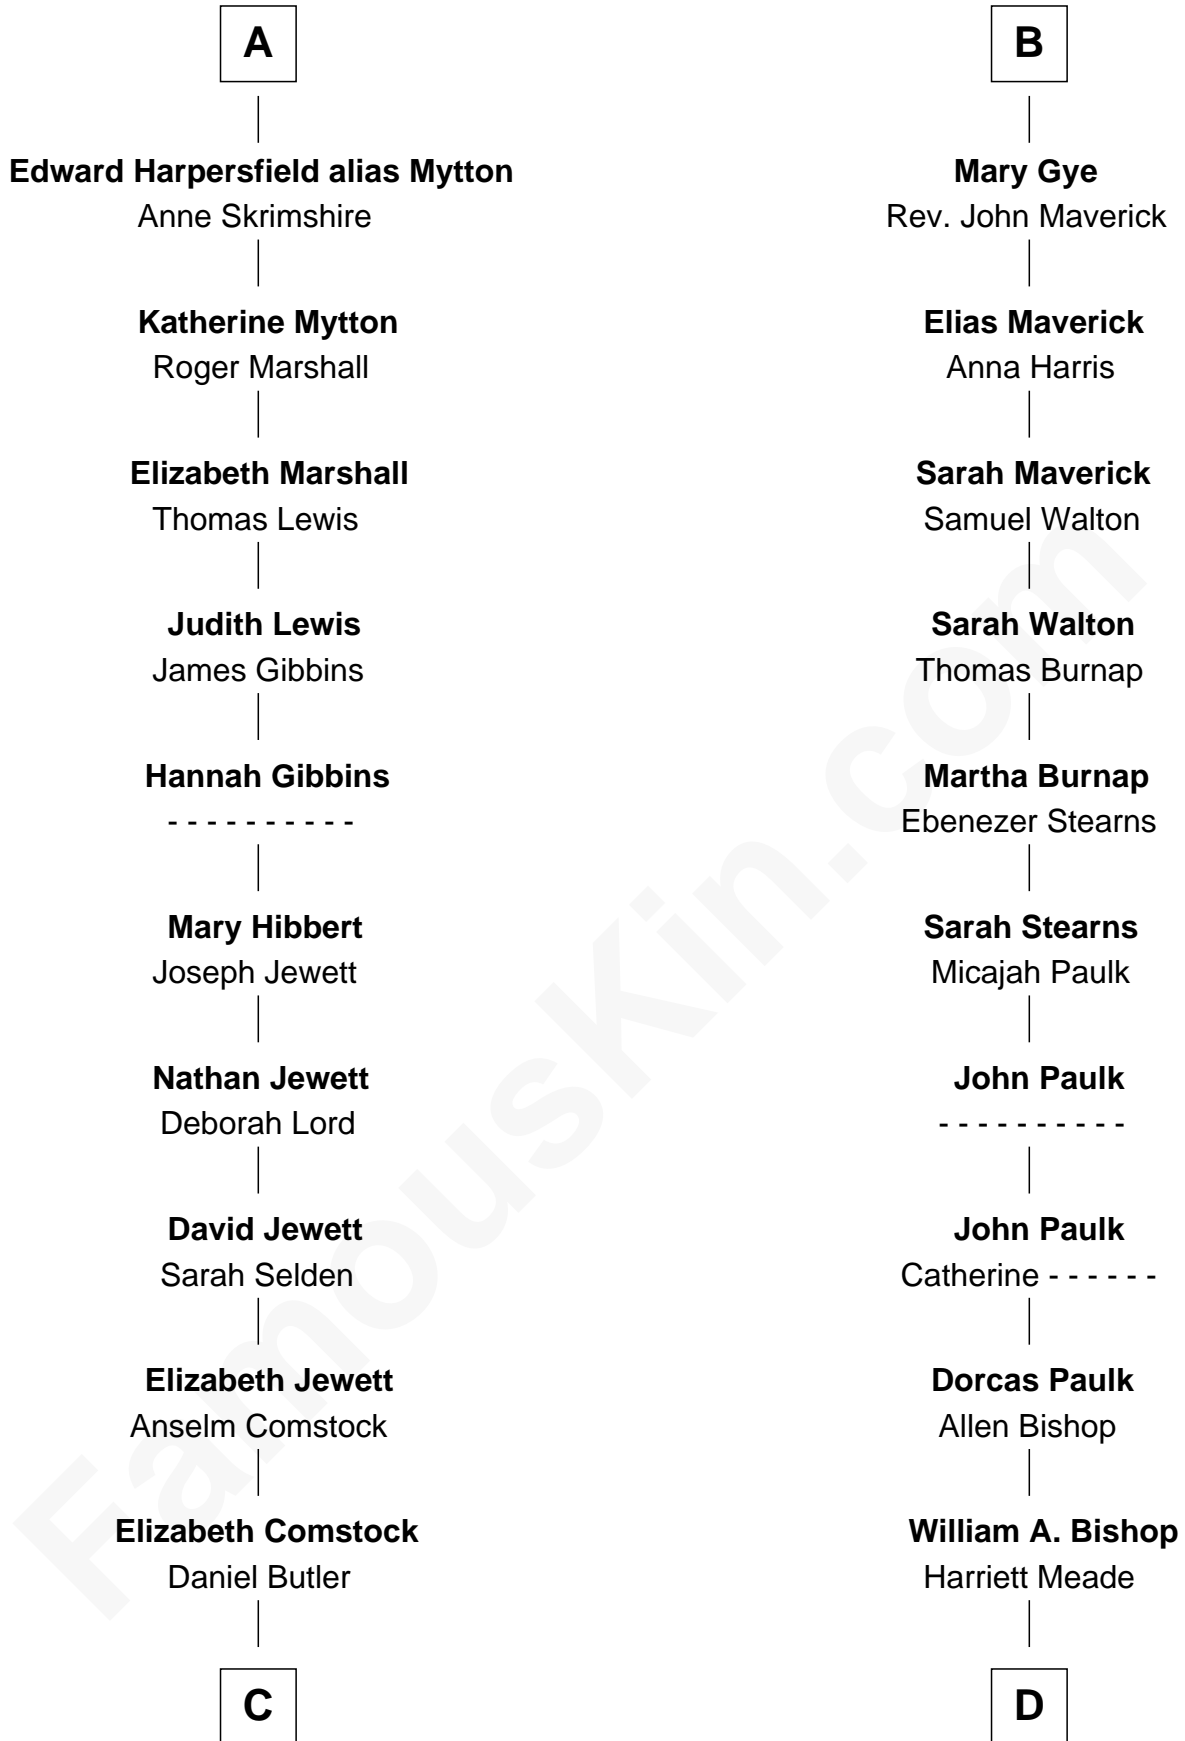

FamousKin.com Relationship Chart of

Gerald Ford

38th U.S. President

20th cousin 1 time removed of

Michael Strahan

NFL Player and TV Personality

C

George Selden Butler

Elizabeth Ely Gridley

Amy Gridley Butler

George Manney Ayer

Adele Augusta Ayer

Levi Addison Gardner

Dorothy Ayer Gardner

Leslie Lynch King

Gerald Ford