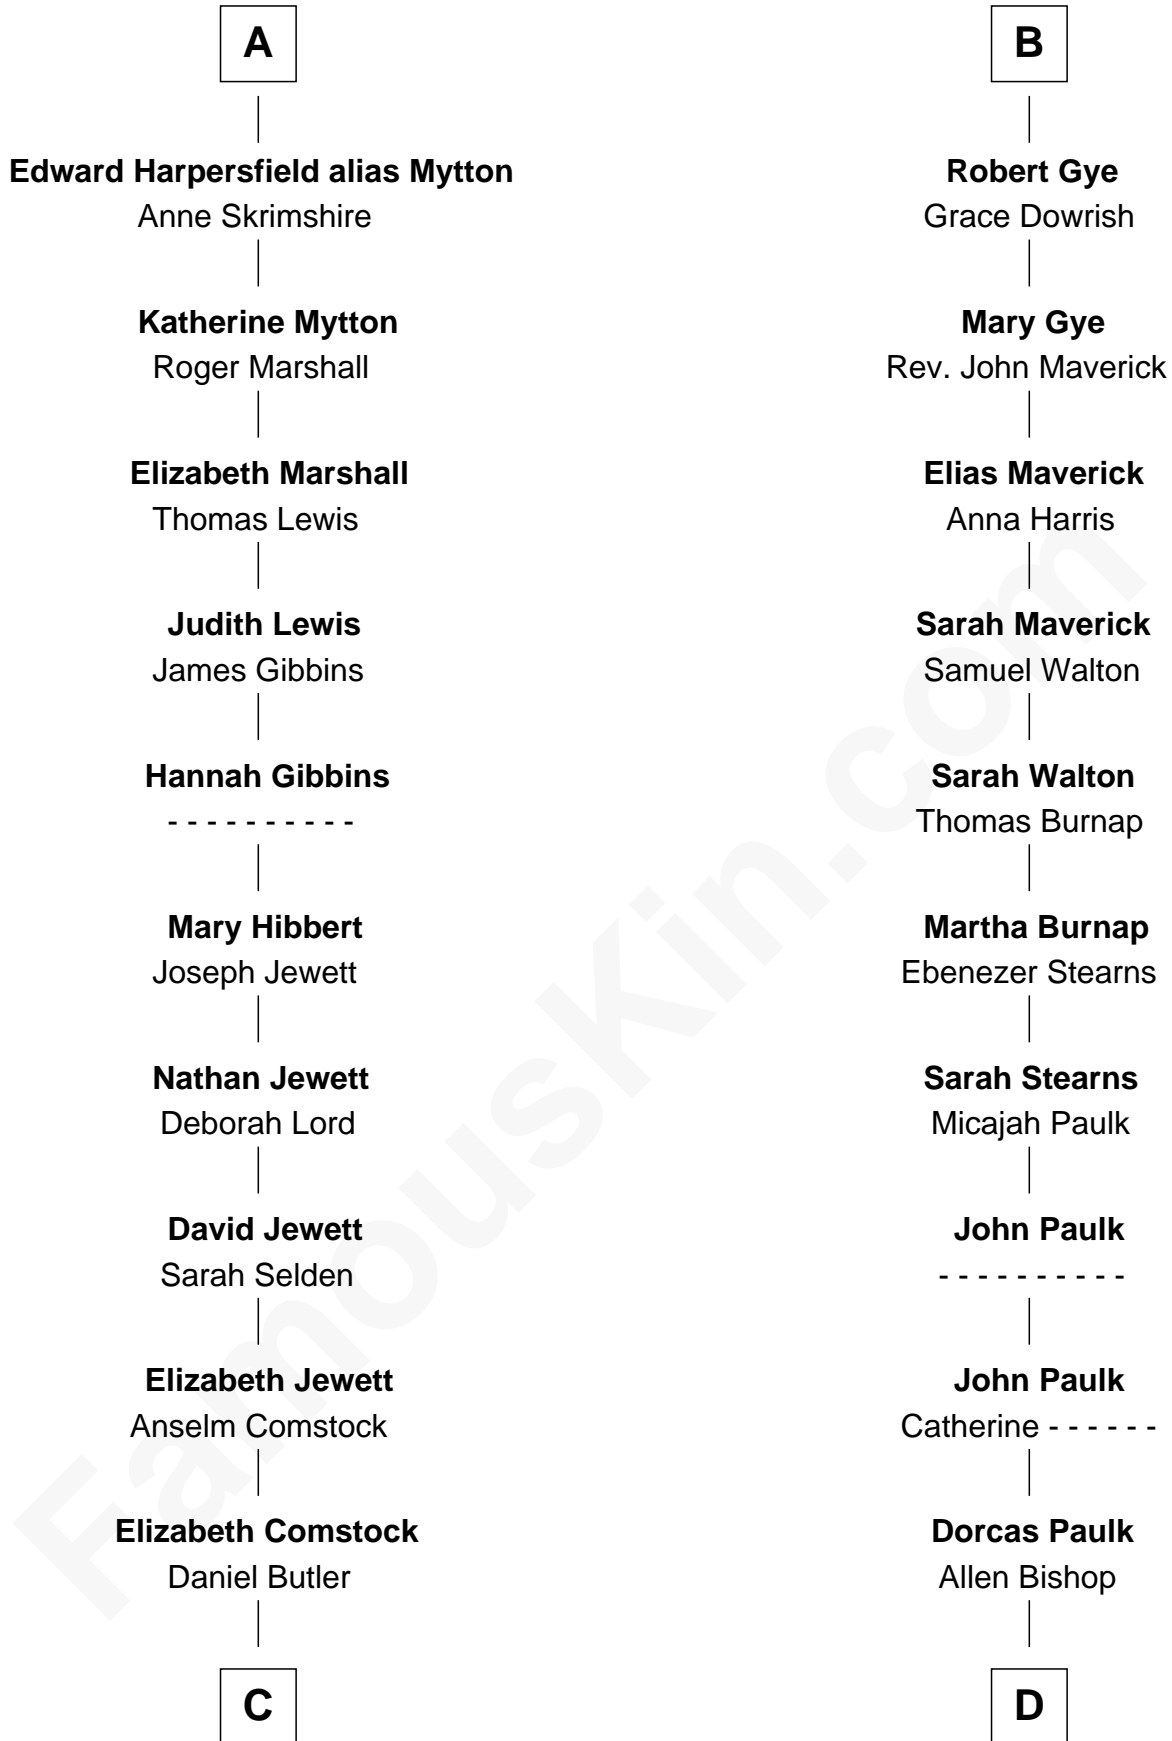

# FamousKin.com Relationship Chart of

**Gerald Ford**  
38th U.S. President

21st cousin of

**Michael Strahan**  
NFL Player and TV Personality

**Edmund Fitzalan**  
Alice de Warenne

**C**

**George Selden Butler**

Elizabeth Ely Gridley

**Amy Gridley Butler**

George Manney Ayer

**Adele Augusta Ayer**

Levi Addison Gardner

**Dorothy Ayer Gardner**

Leslie Lynch King

**Gerald Ford**

*38th U.S. President*

**D**

**William A. Bishop**

Harriett Meade

**Creola Mead**

Jado D. Traylor

**James Curtis Traylor**

Caroline McCarter