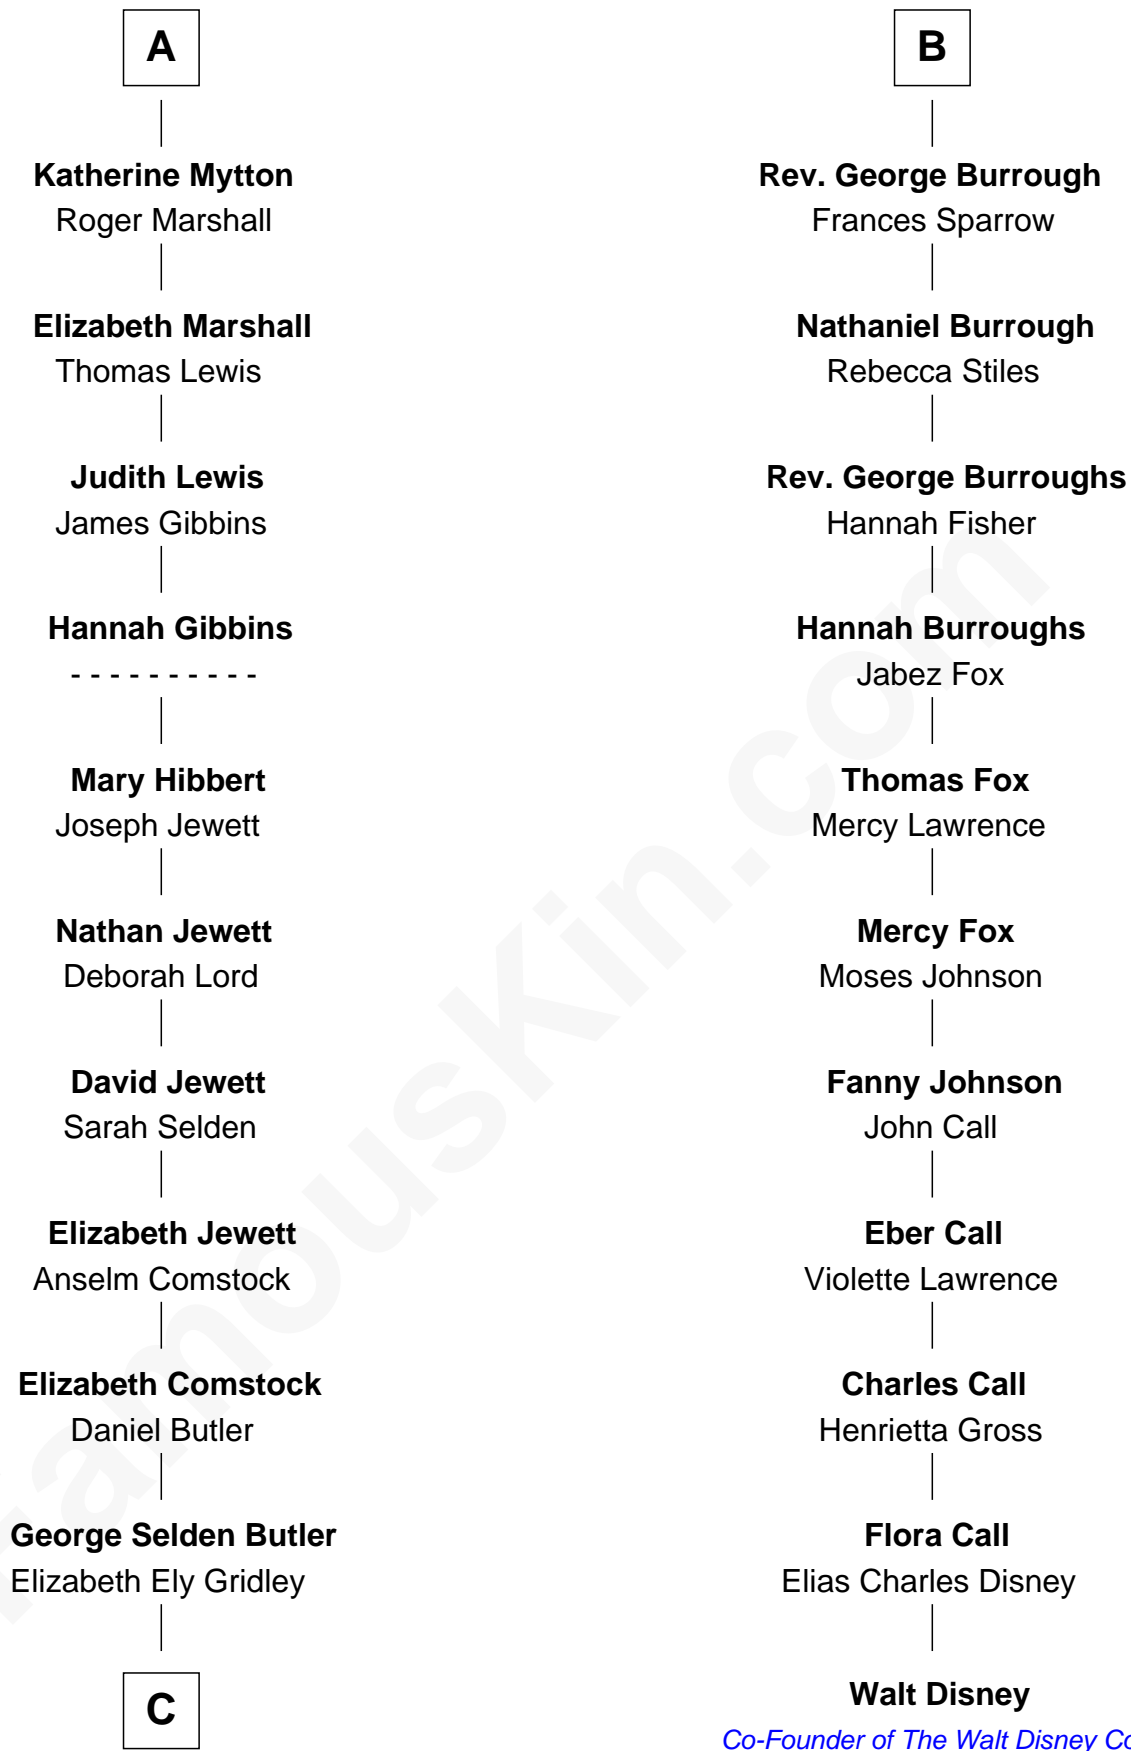

**Alice le Despenser**

Sir John Sutton

**Sir John Sutton**

Constance Blount

**Sir John Sutton**

Elizabeth Berkeley

**Eleanor Sutton**

Sir Henry Beaumont

Elizabeth de Tibetot

**Margery Despencer**

Sir Roger Wentworth

**Henry Wentworth**

Elizabeth Howard

**Margery Wentworth**

Sir William Waldegrave

**George Waldegrave**

Anne Drury

**Phyllis Waldegrave**

Thomas Higham

**Bridget Higham**

Thomas Burrough

**B**

**C**

—  
**Amy Gridley Butler**  
George Manney Ayer

—  
**Adele Augusta Ayer**  
Levi Addison Gardner

—  
**Dorothy Ayer Gardner**  
Leslie Lynch King

—  
**Gerald Ford**  
*38th U.S. President*

FamousKin.com