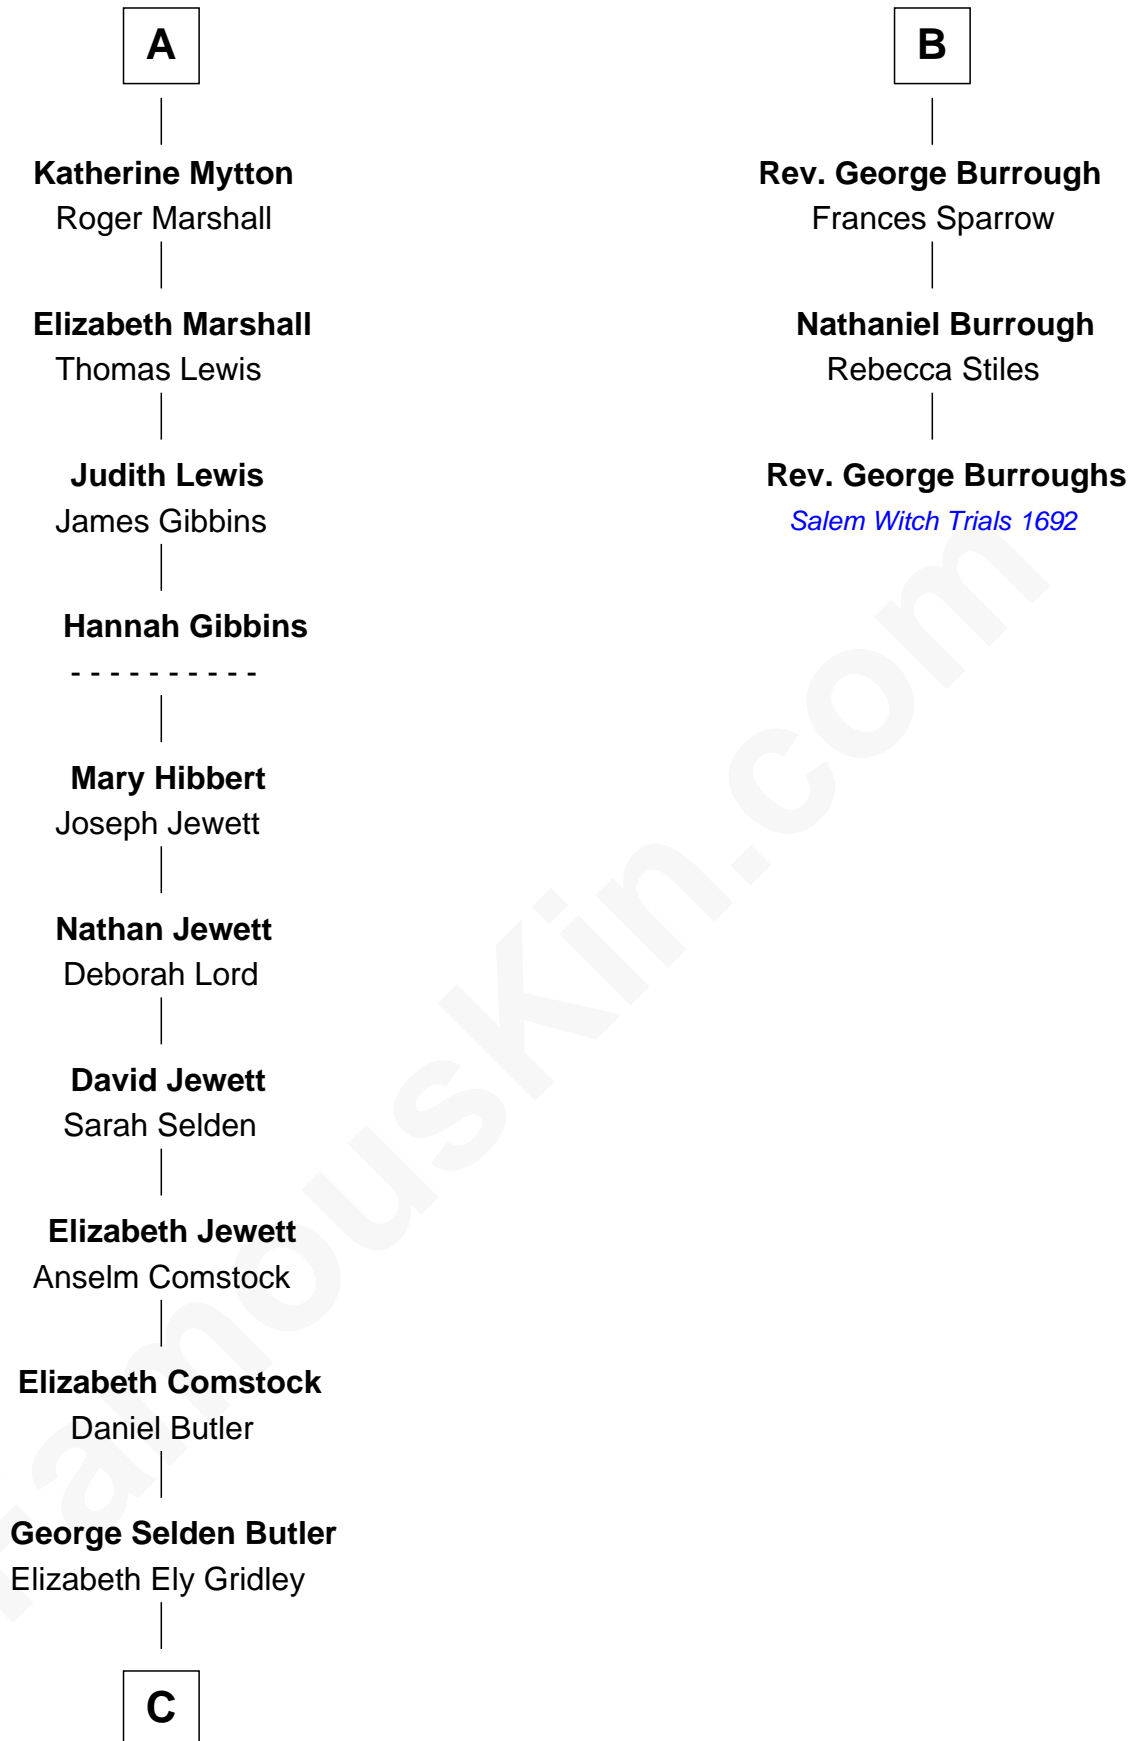

FamousKin.com Relationship Chart of

Gerald Ford

38th U.S. President

9th cousin 11 times removed of

Rev. George Burroughs

Executed for Witchcraft, Salem 1692

C

—
Amy Gridley Butler
George Manney Ayer

—
Adele Augusta Ayer
Levi Addison Gardner

—
Dorothy Ayer Gardner
Leslie Lynch King

—
Gerald Ford
38th U.S. President

FamousKin.com