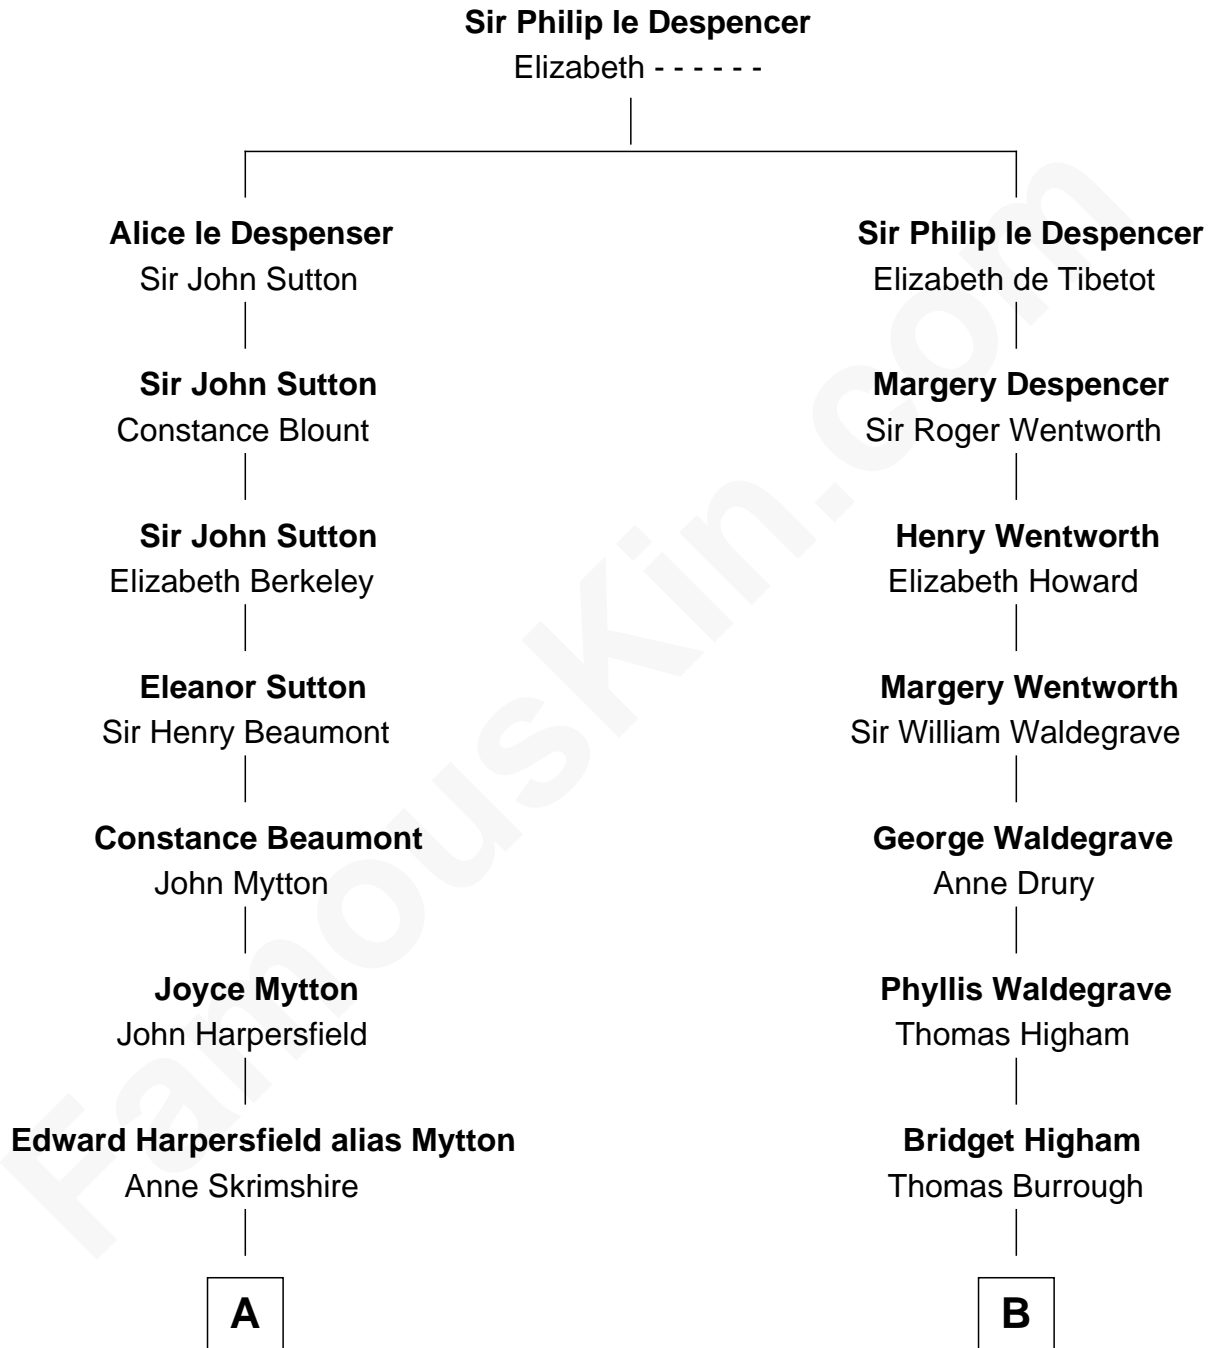

FamousKin.com Relationship Chart of

Gerald Ford

38th U.S. President

9th cousin 11 times removed of

Rev. George Burroughs

Executed for Witchcraft, Salem 1692

C

—
Amy Gridley Butler
George Manney Ayer

—
Adele Augusta Ayer
Levi Addison Gardner

—
Dorothy Ayer Gardner
Leslie Lynch King

—
Gerald Ford
38th U.S. President

FamousKin.com