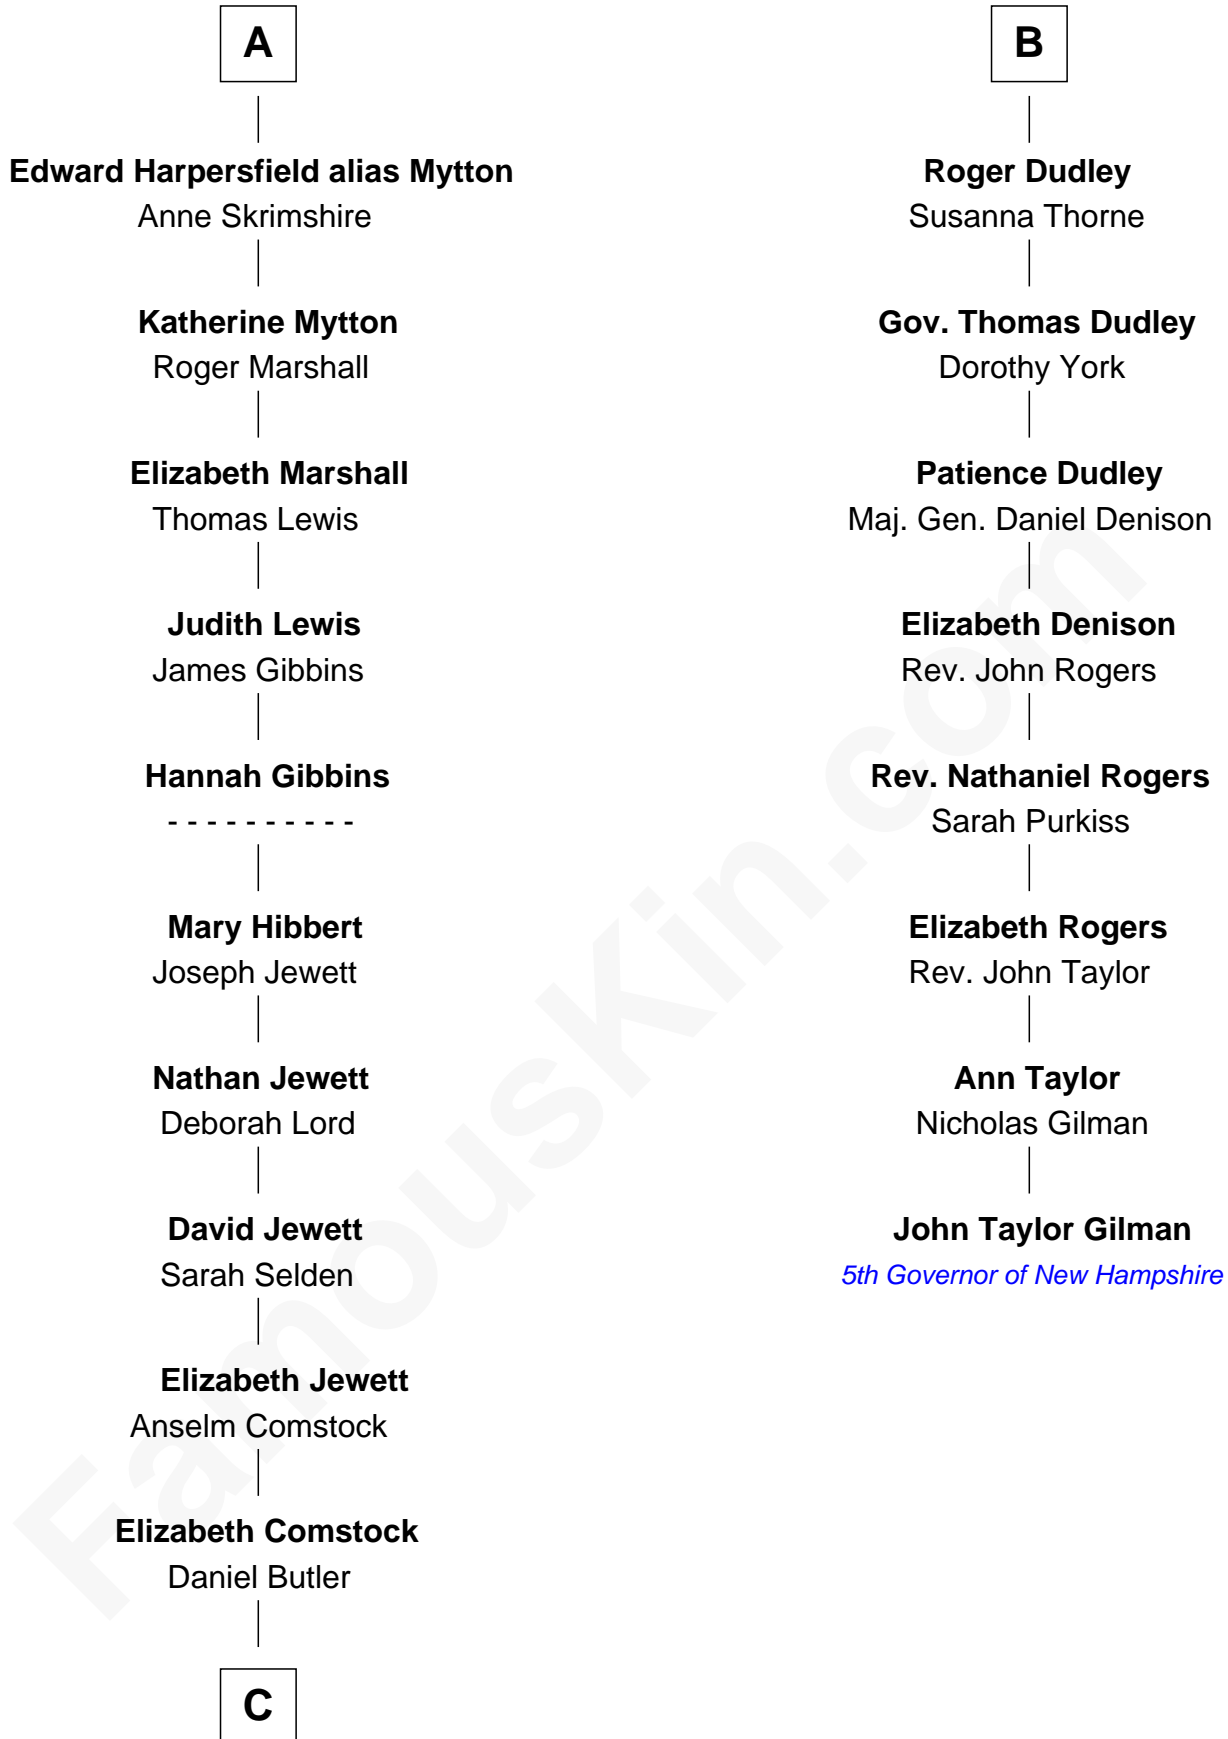

FamousKin.com Relationship Chart of

Gerald Ford

38th U.S. President

14th cousin 7 times removed of

John Taylor Gilman

5th Governor of New Hampshire

C

—
George Selden Butler

Elizabeth Ely Gridley

—
Amy Gridley Butler

George Manney Ayer

—
Adele Augusta Ayer

Levi Addison Gardner

—
Dorothy Ayer Gardner

Leslie Lynch King

—
Gerald Ford

38th U.S. President

FamousKin.com